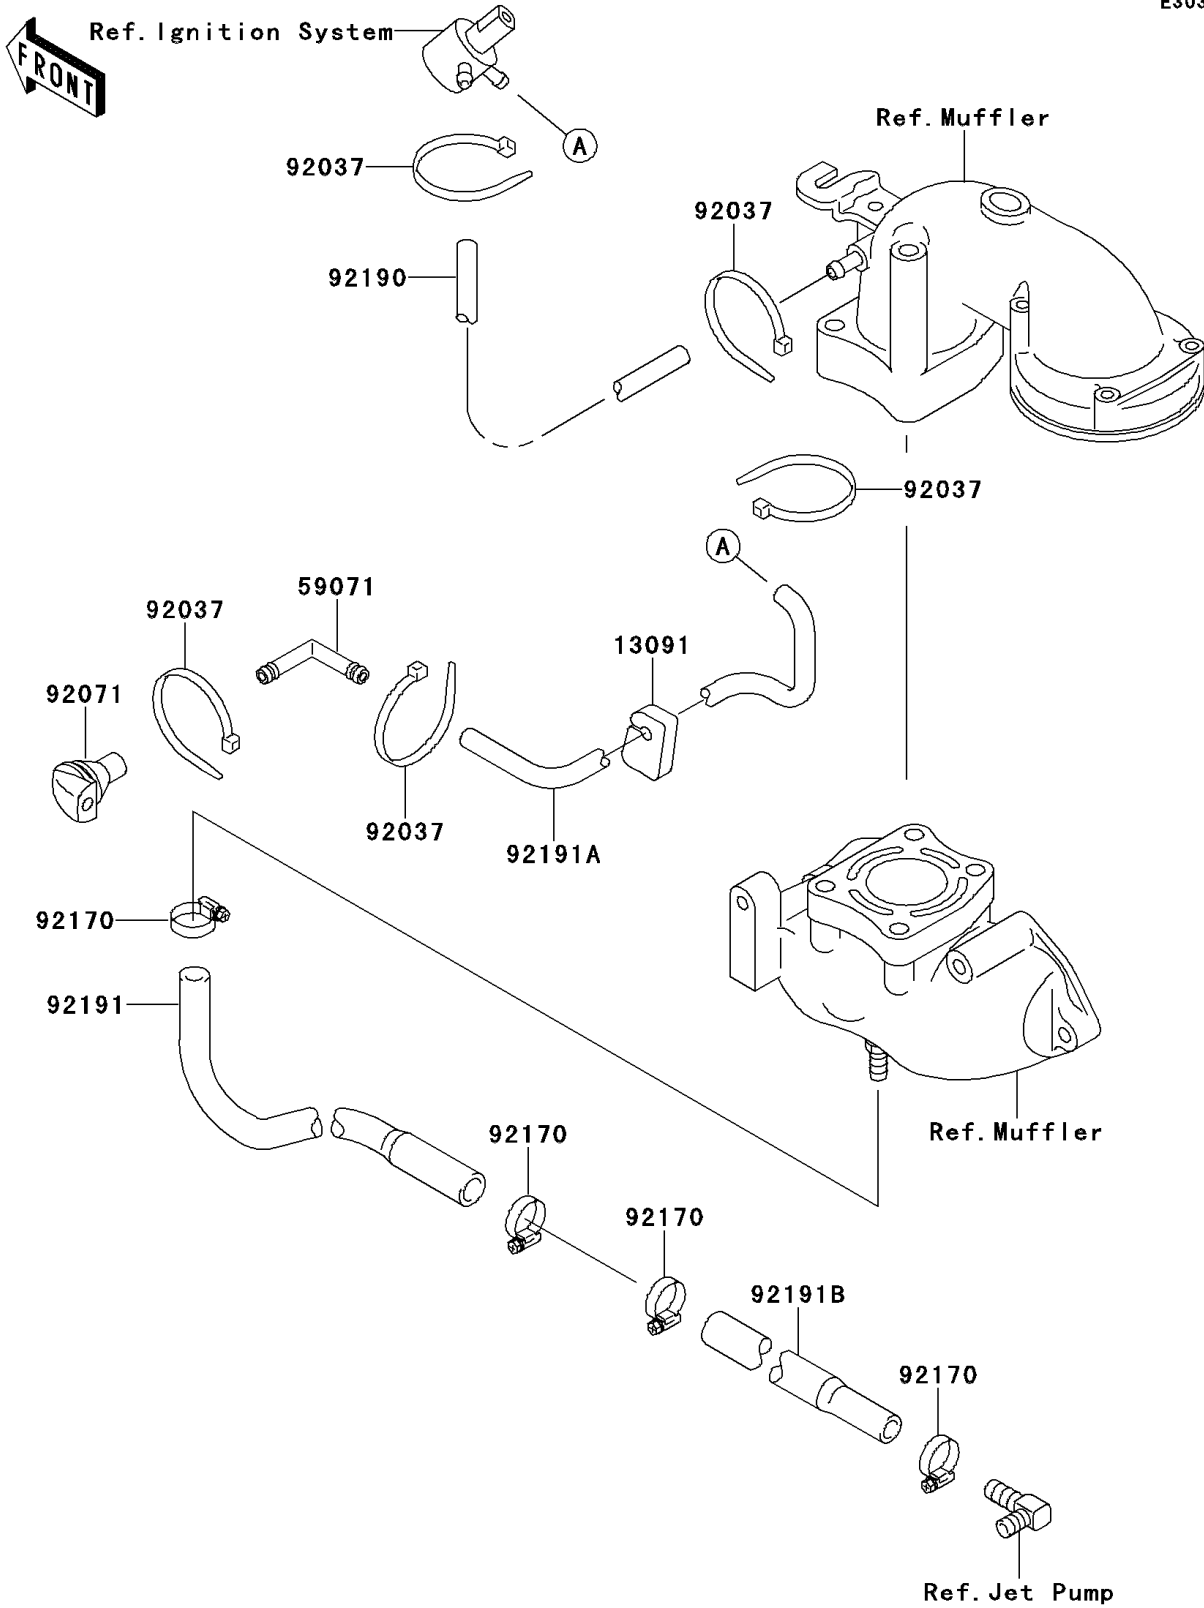

1997 SS

PARTS DIAGRAM

Cooling

E3035

1997 SS

PARTS LIST

Cooling

ITEM NAME

PART NUMBER

QUANTITY
