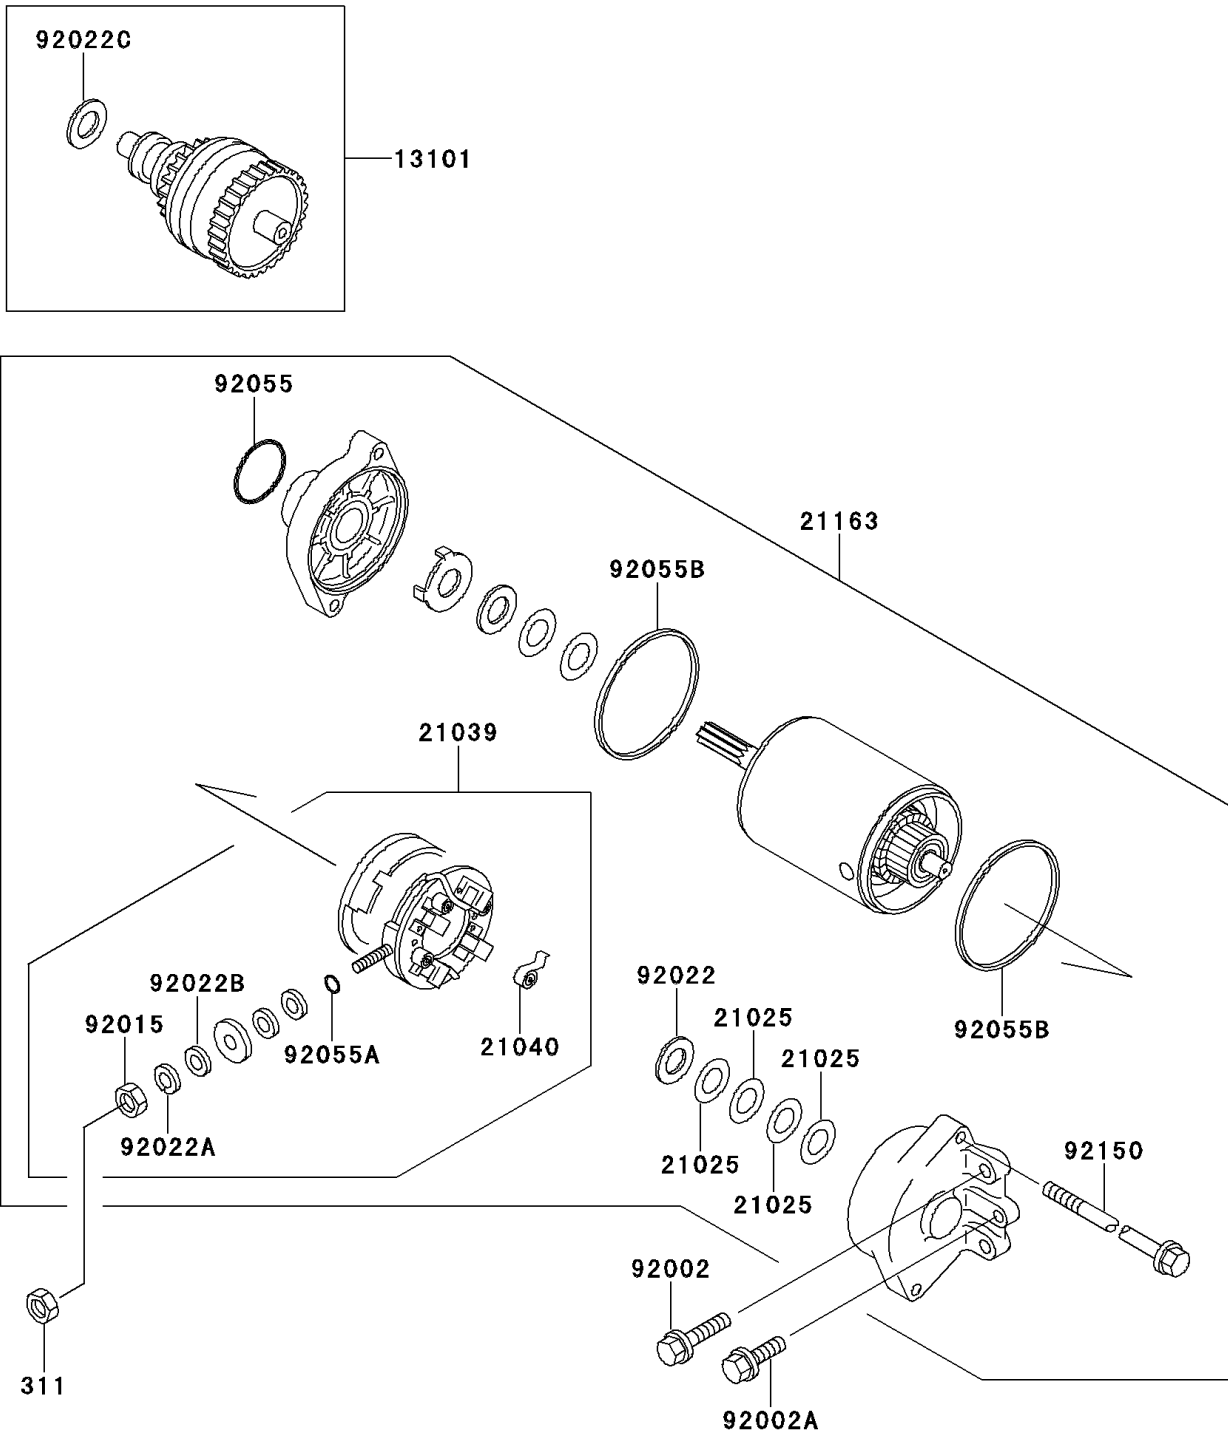

1997 SS

PARTS DIAGRAM

Starter Motor

E1840

1997 SS

PARTS LIST

Starter Motor

Kawasaki

Let the Good Times Roll®

ITEM NAME

PART NUMBER

QUANTITY
