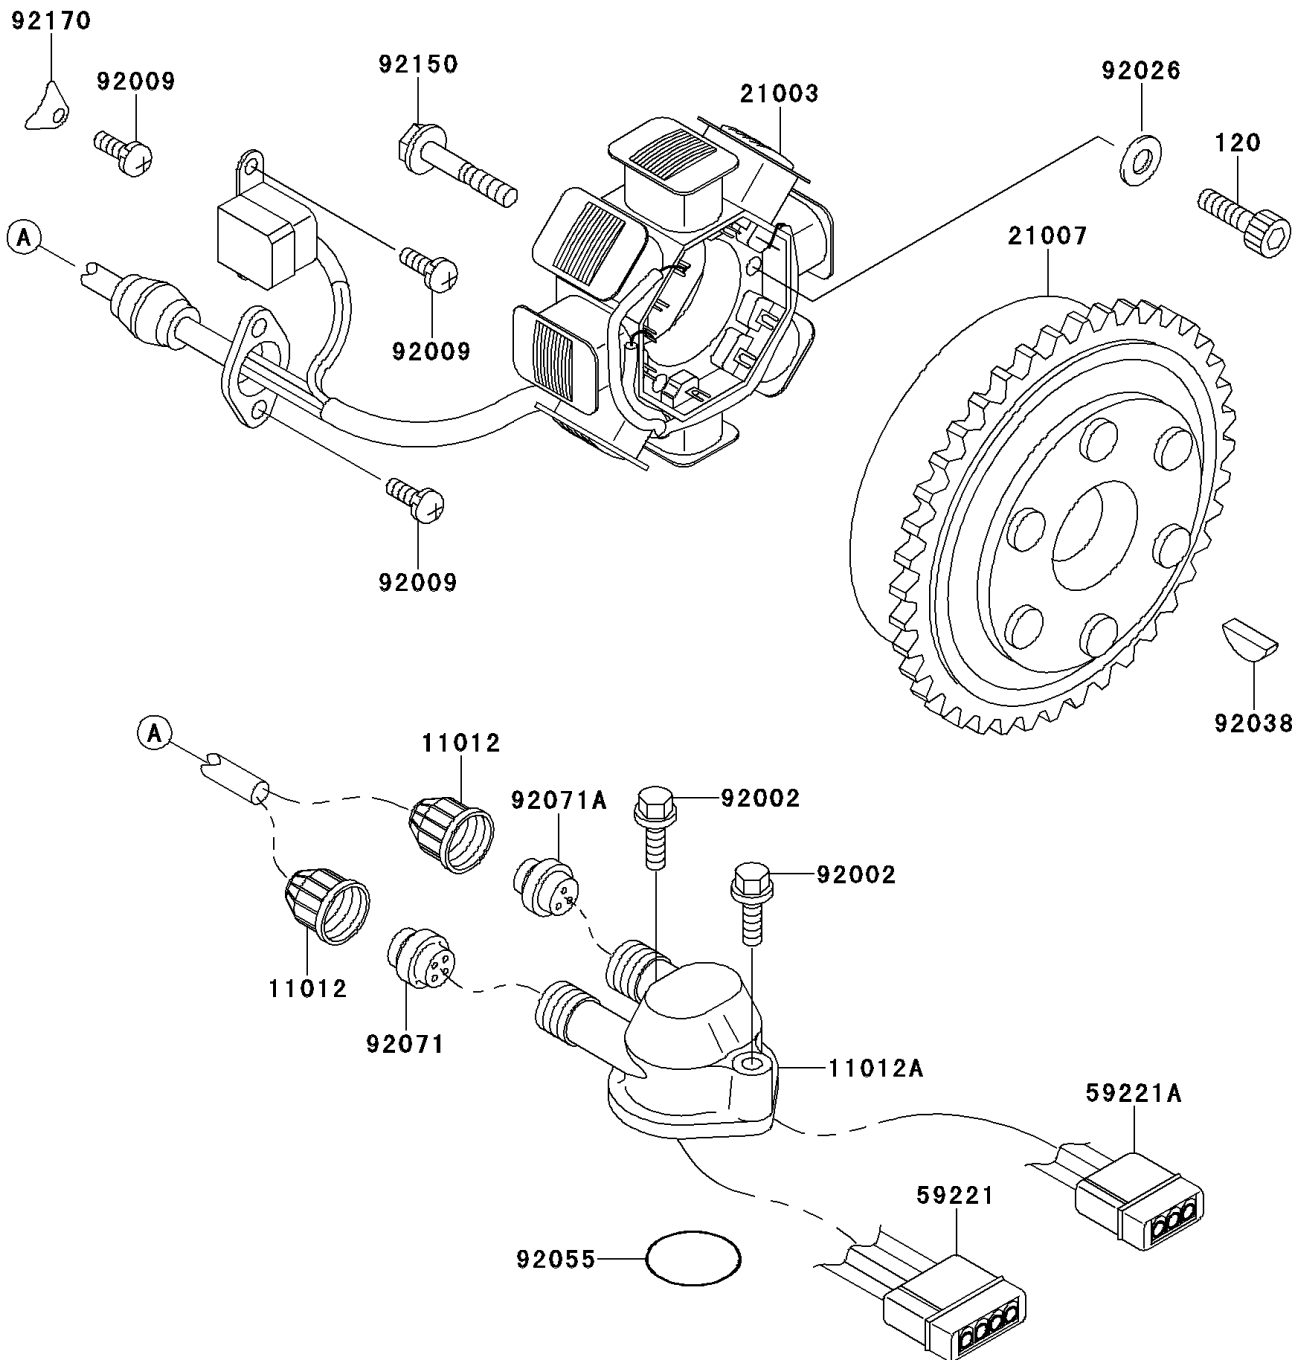

1997 SS

PARTS DIAGRAM

Generator

E1810

1997 SS

PARTS LIST

Generator

Kawasaki

Let the Good Times Roll®

ITEM NAME

PART NUMBER

QUANTITY
