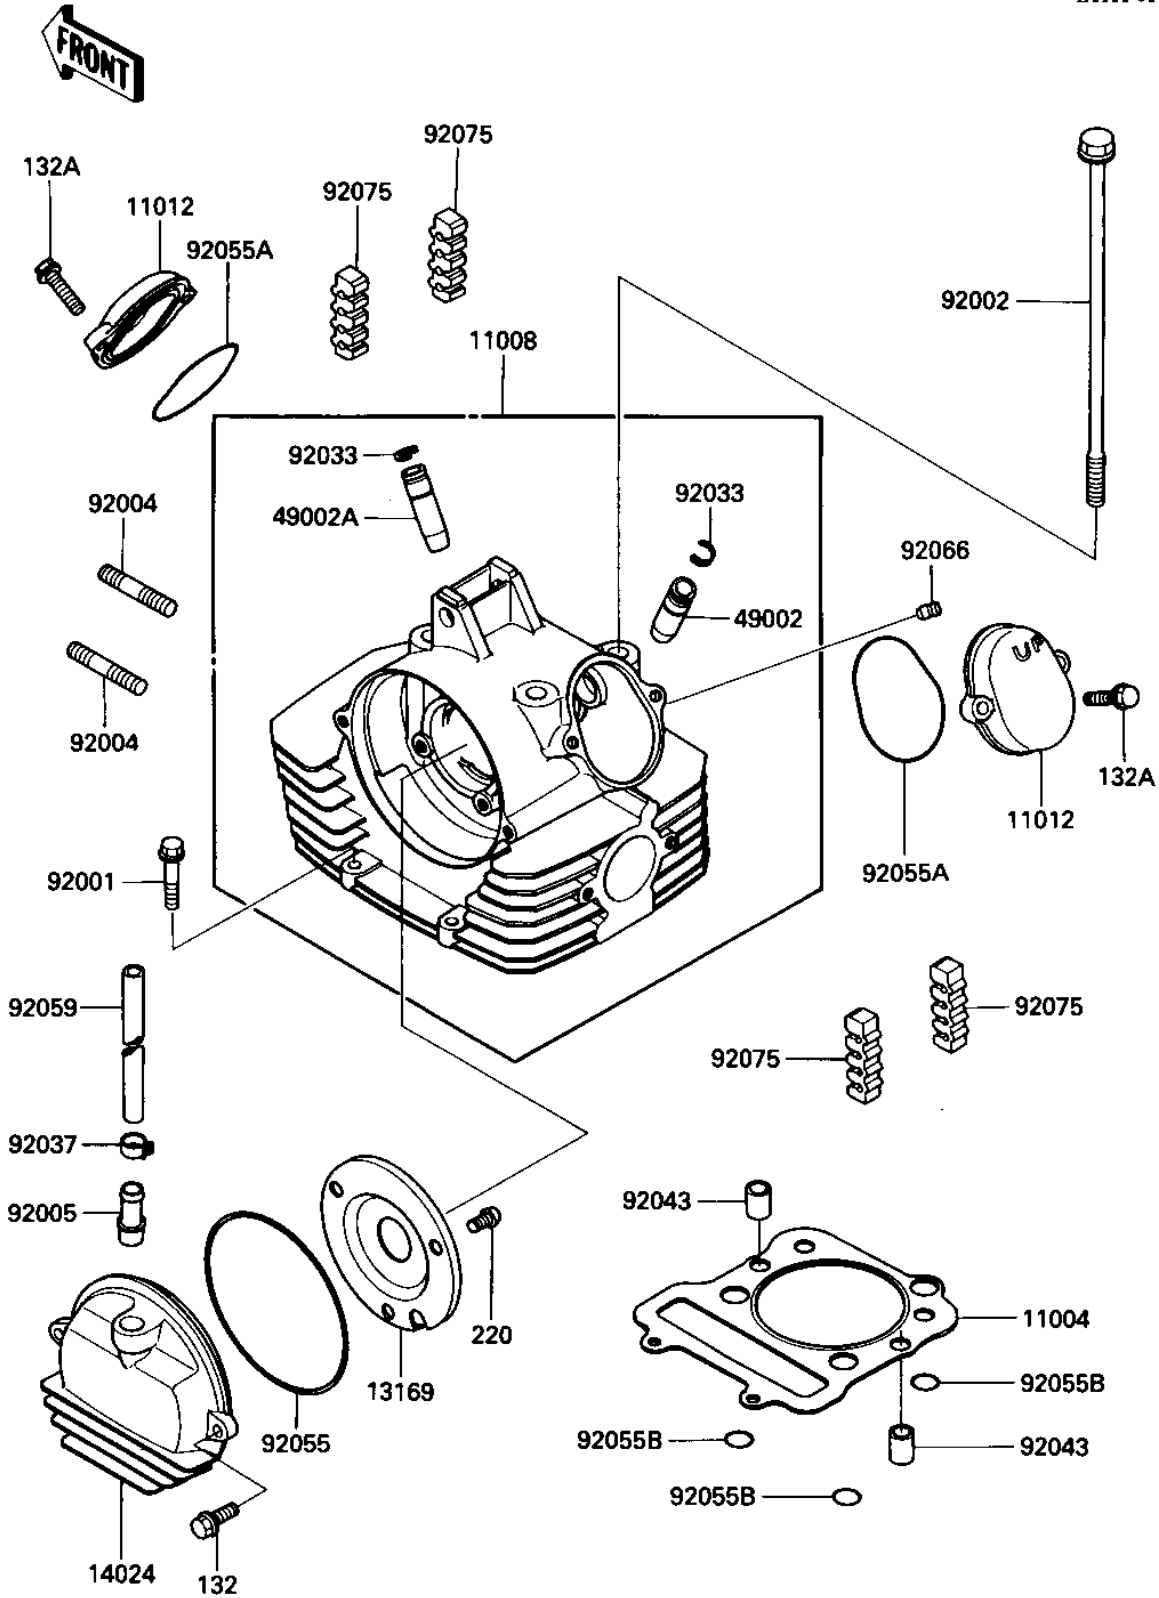

1986 Bayou 300

PARTS DIAGRAM CYLINDER HEAD

E1111-0176

1986 Bayou 300

PARTS LIST CYLINDER HEAD

ITEM NAME

PART NUMBER

QUANTITY
