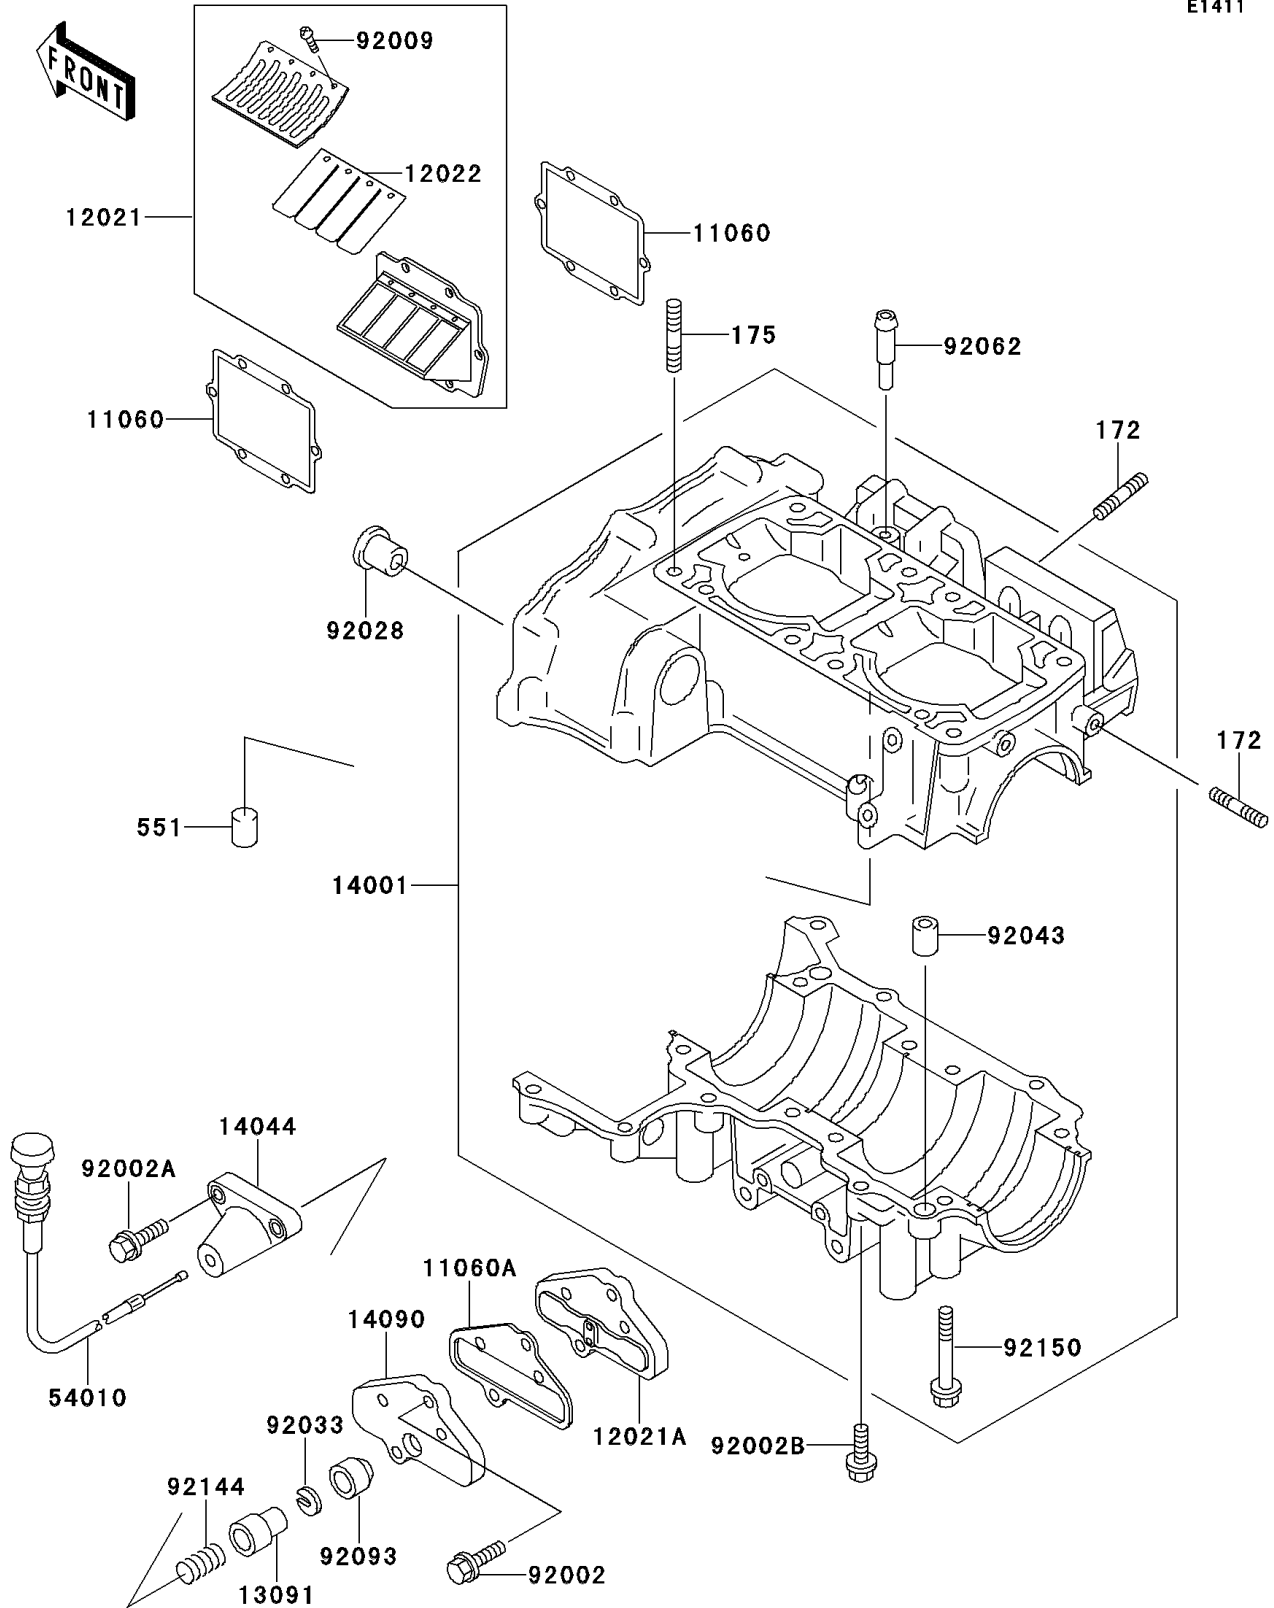

1997 SS

PARTS DIAGRAM

Crankcase

E1411

1997 SS

PARTS LIST

Crankcase

Kawasaki

Let the Good Times Roll®

ITEM NAME

PART NUMBER

QUANTITY
