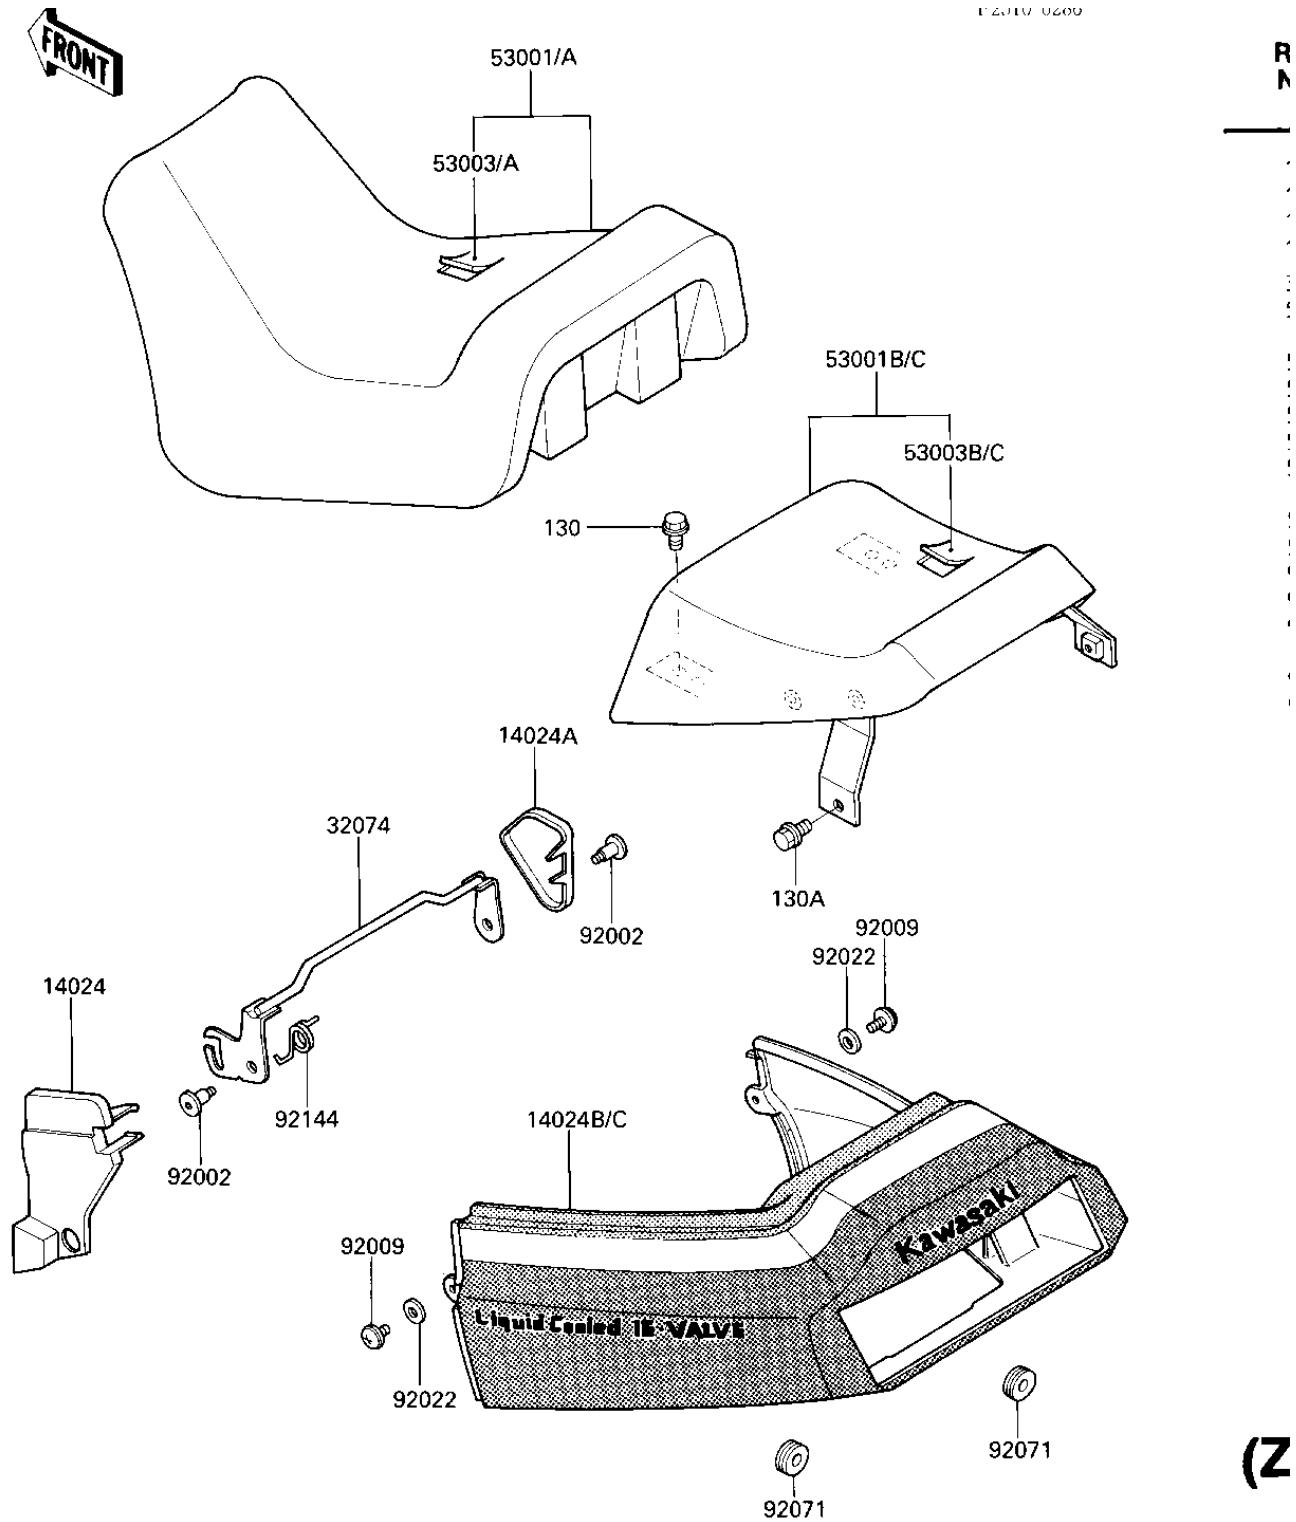

1985 Ninja® 600

PARTS DIAGRAM

SEAT/SEAT COVER (ZX600-A1)

1985 Ninja® 600

PARTS LIST

SEAT/SEAT COVER (ZX600-A1)

ITEM NAME	PART NUMBER	QUANTITY
COVER,SEAT LOCK,LH (Ref # 14024)	14024-1051	1
COVER,SEAT LOCK,RH (Ref # 14024A)	14024-1052	1
COVER,SEAT,EBONY/F.RE (Ref # 14024B)	14025-5218-J3	1
COVER,SEAT,F.RED/P.A. (Ref # 14024C)	14025-5219-P9	1
BRACKET-LOCK,SEAT (Ref # 32074)	32074-1113	1
SEAT-ASSY,FR,BLACK (Ref # 53001)	53001-1415-N3	1
SEAT-ASSY,FR,RED (Ref # 53001A)	53001-1415-N4	1
SEAT-ASSY,RR,BLACK (Ref # 53001B)	53001-1416-N3	1
SEAT-ASSY,RR,RED (Ref # 53001C)	53001-1416-N4	1
LEATHER,FRONT SEAT,BL (Ref # 53003)	53003-1130-N3	1
LEATHER,FRONT SEAT,RE (Ref # 53003A)	53003-1130-N4	1
LEATHER,REAR SEAT,BLA (Ref # 53003B)	53003-1131-N3	1
LEATHER,REAR SEAT,RED (Ref # 53003C)	53003-1131-N4	1
BOLT (Ref # 92002)	92002-1616	2
SCREW,6X14 (Ref # 92009)	92009-1288	2
WASHER,6.5X16X1.0 (Ref # 92022)	92022-1654	2
GROMMET (Ref # 92071)	92071-056	2
SPRING (Ref # 92144)	92144-1086	1
BOLT (Ref # 130)	130B0612	2
BOLT,FLANGED,8X14 (Ref # 130A)	130G0814	2