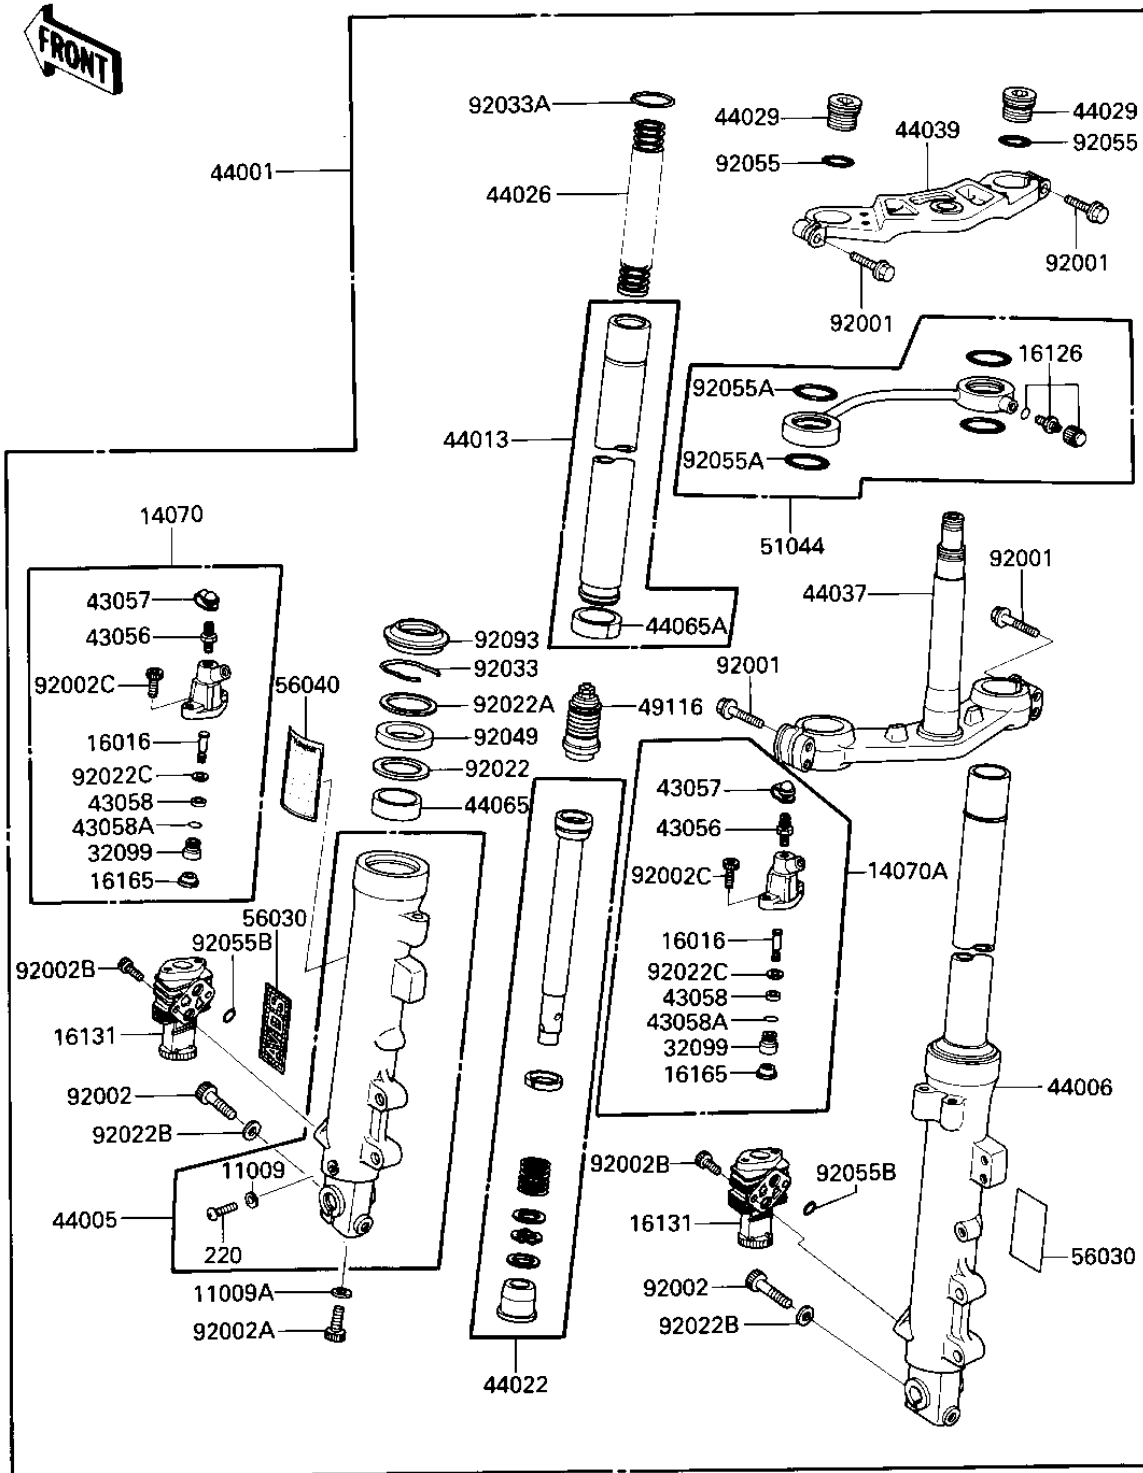

1985 Ninja® 600

PARTS DIAGRAM

FRONT FORK

Kawasaki

Let the Good Times Roll®

F2340-0258

1985 Ninja® 600

PARTS LIST FRONT FORK

ITEM NAME

PART NUMBER

QUANTITY
