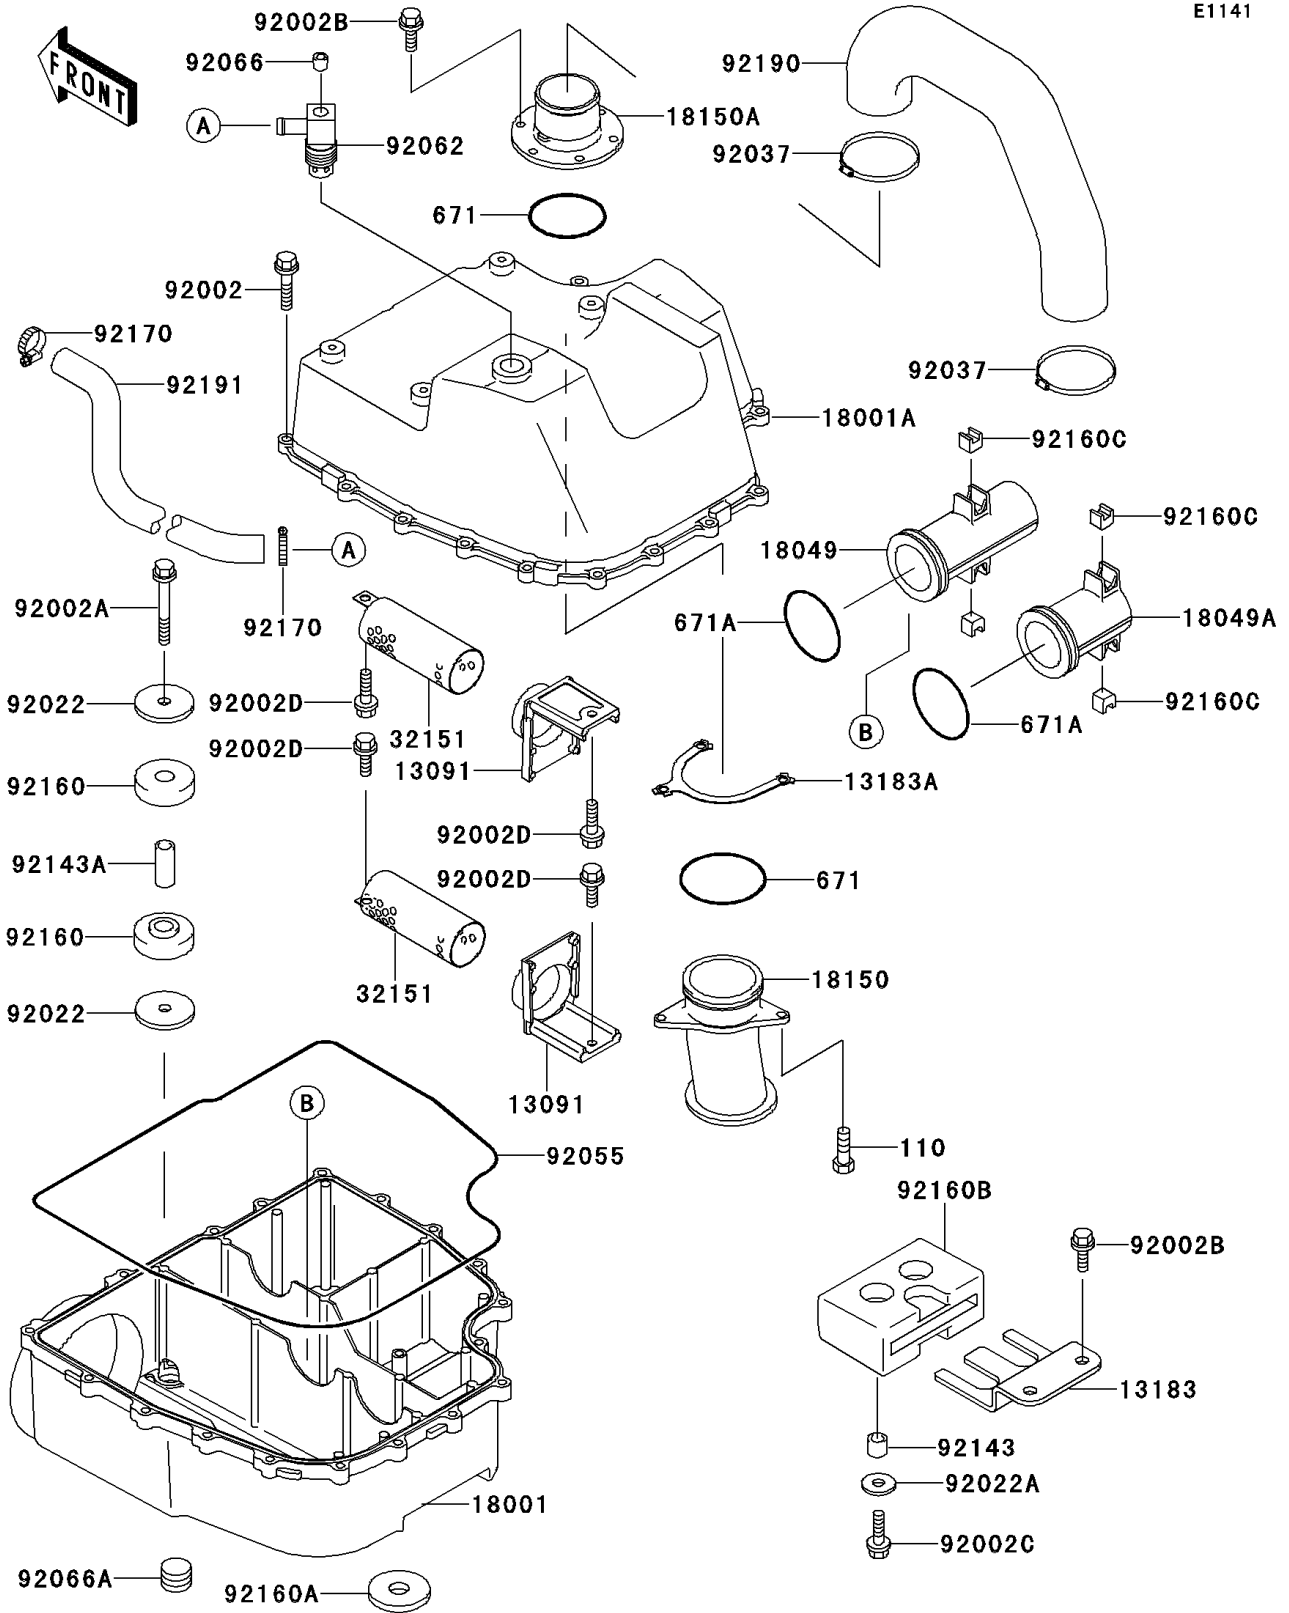

1997 SS

PARTS DIAGRAM

Water Muffler

E1141

1997 SS

PARTS LIST

Water Muffler

ITEM NAME

PART NUMBER

QUANTITY
