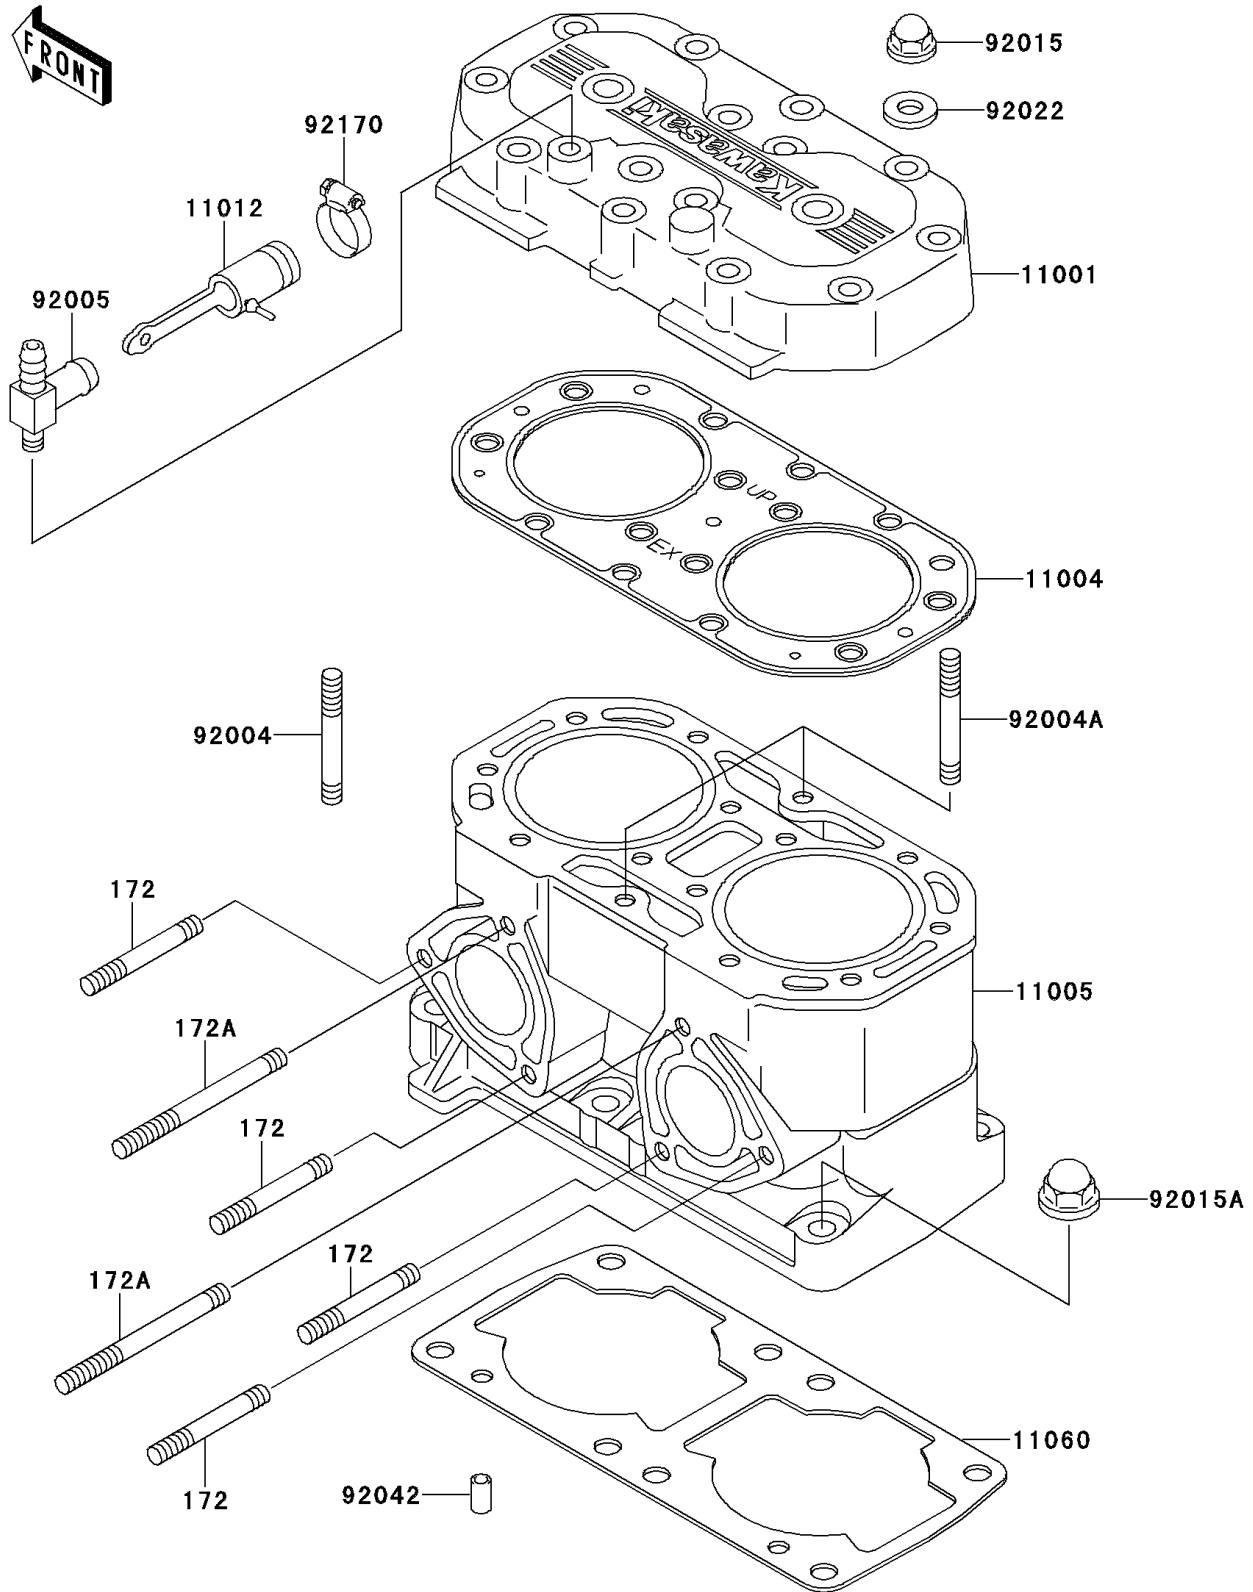

1996 SS

PARTS DIAGRAM

Cylinder Head/Cylinder

E1110

1996 SS

PARTS LIST

Cylinder Head/Cylinder

Kawasaki

Let the Good Times Roll®

ITEM NAME

PART NUMBER

QUANTITY
