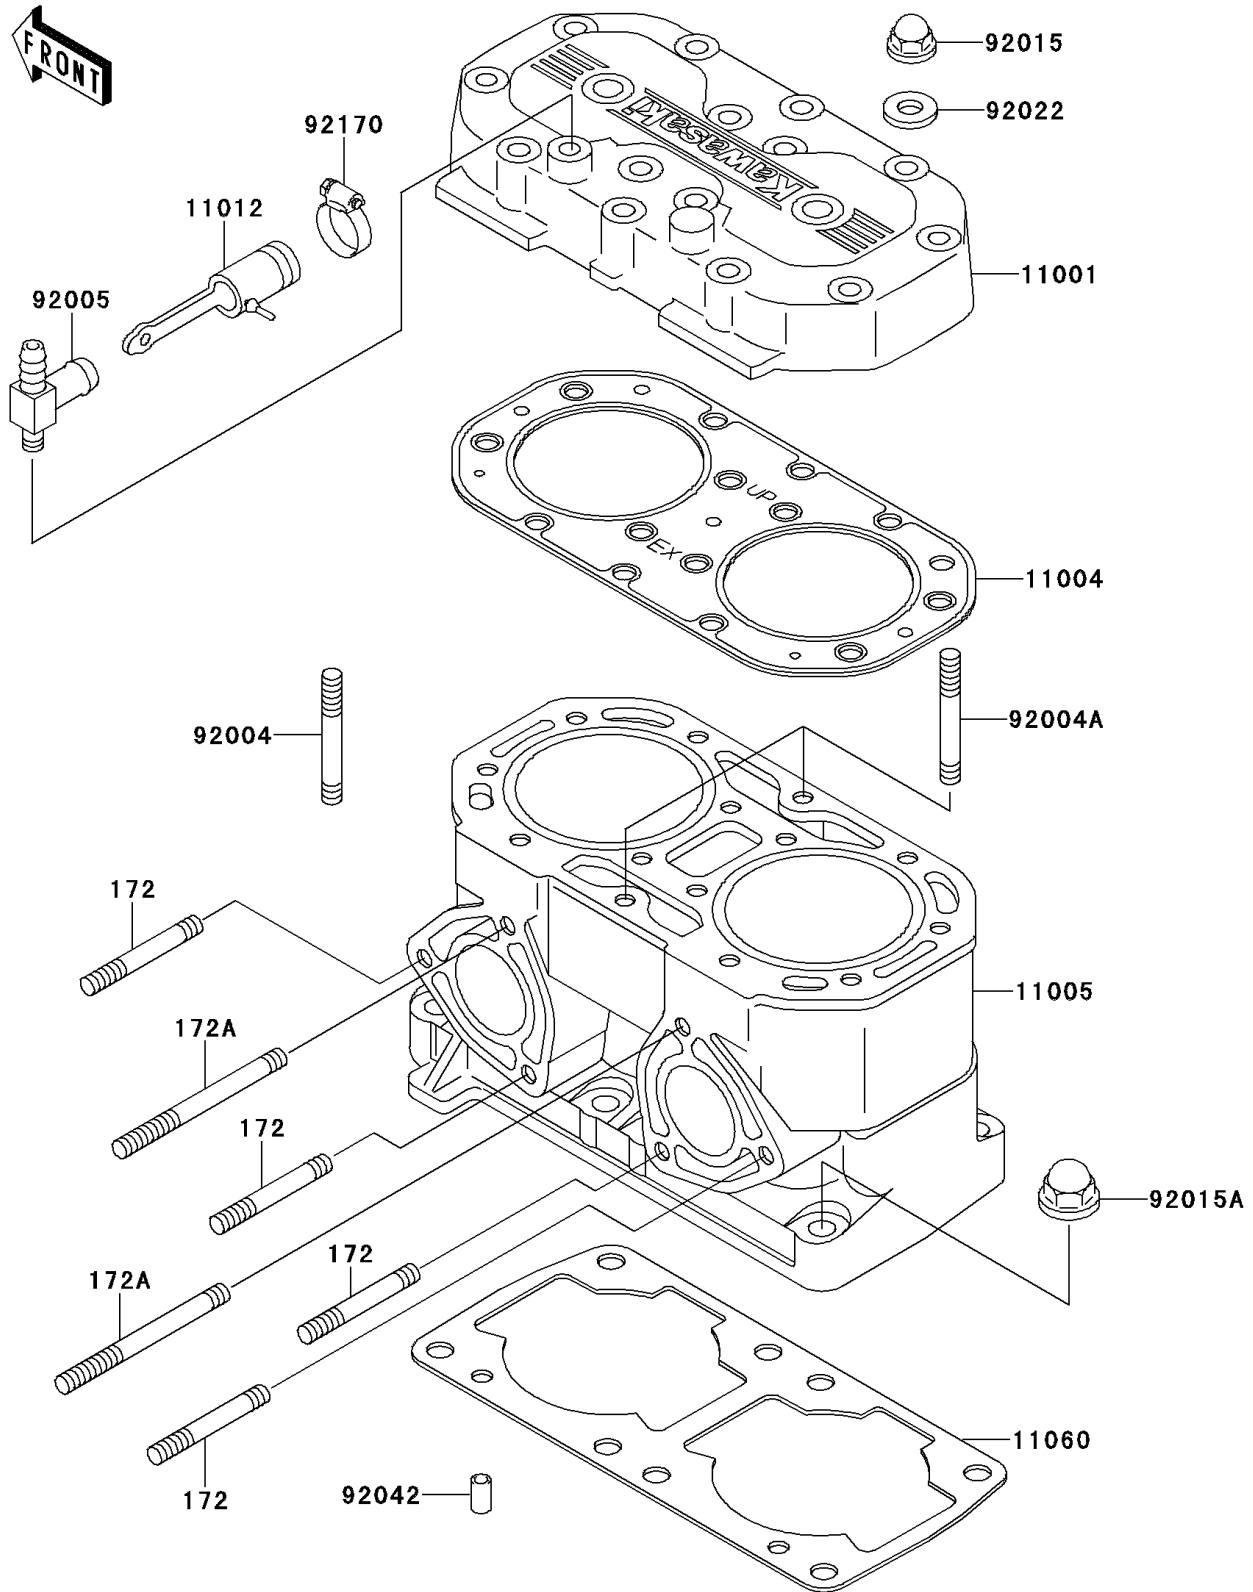

1997 SS

PARTS DIAGRAM

Cylinder Head/Cylinder

E1110

1997 SS

PARTS LIST

Cylinder Head/Cylinder

ITEM NAME

PART NUMBER

QUANTITY
