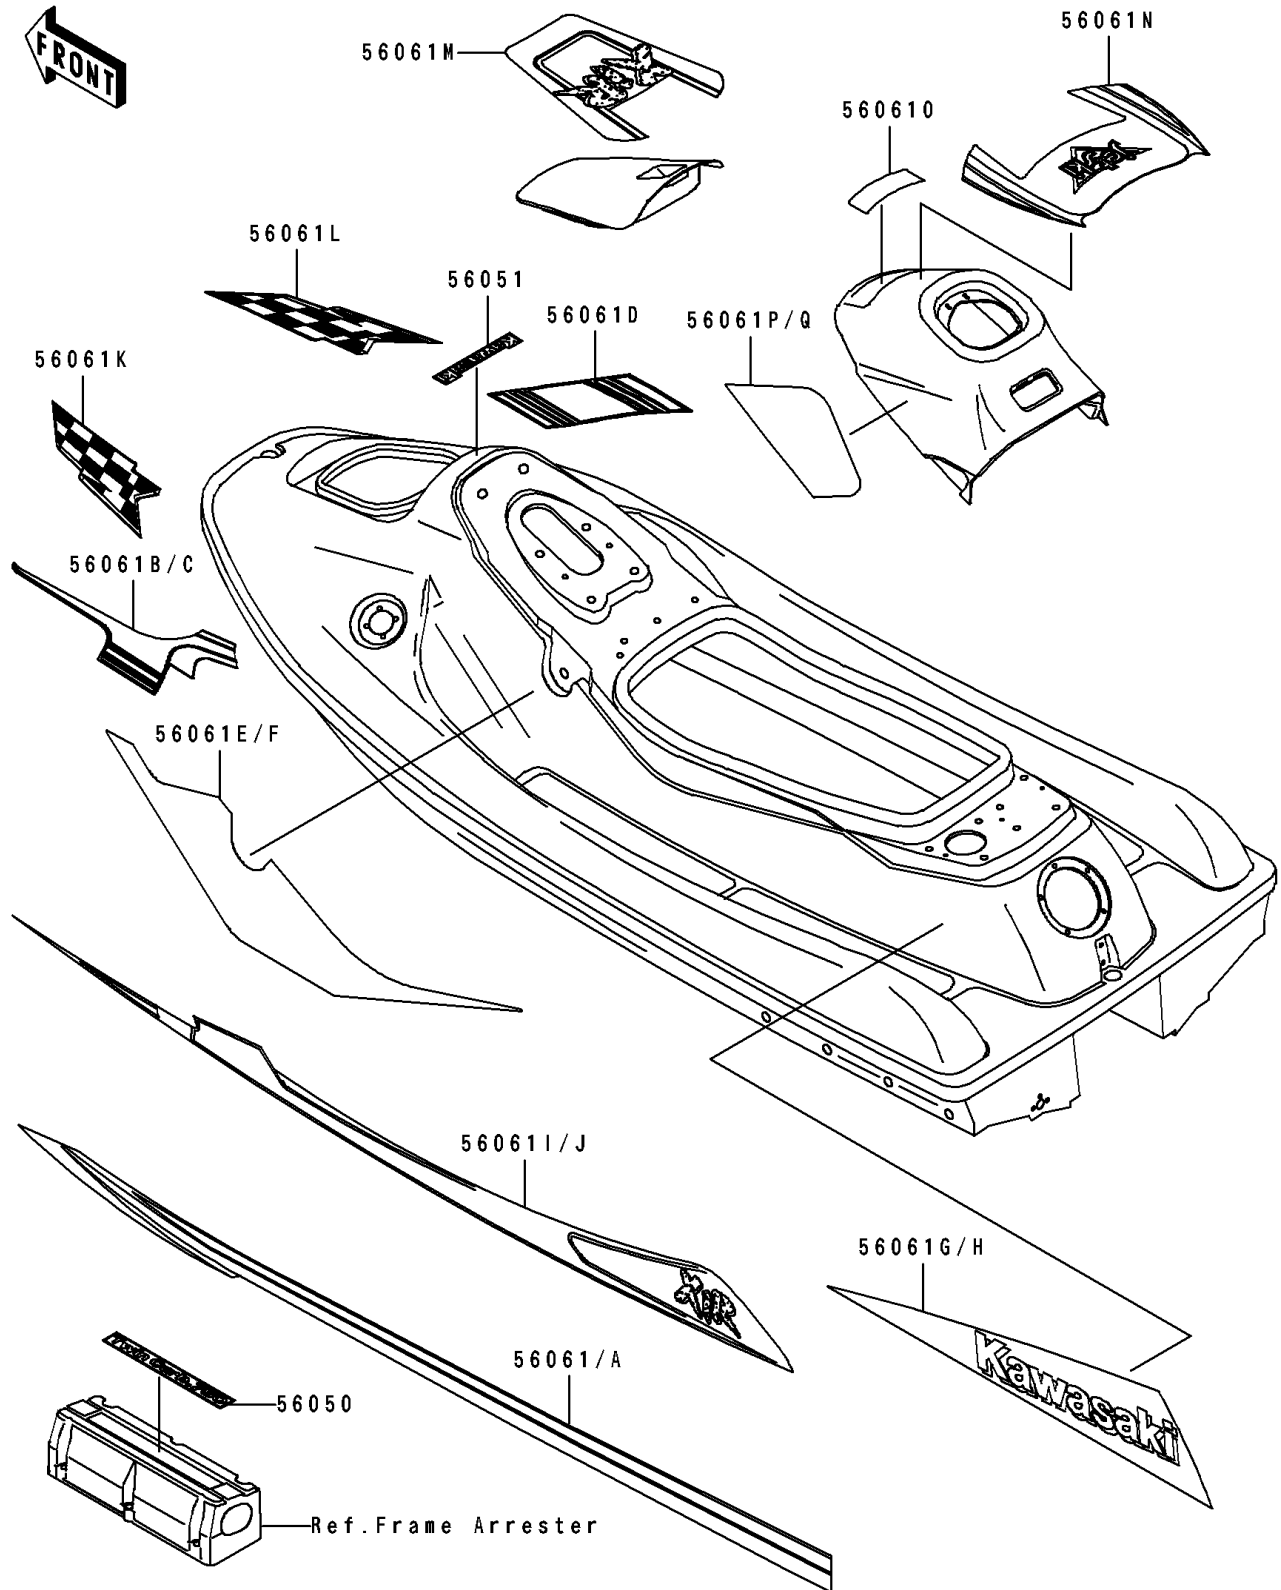

1994 XiR

PARTS DIAGRAM

Decals

F3880

1994 XiR

PARTS LIST

Decals

ITEM NAME

PART NUMBER

QUANTITY
