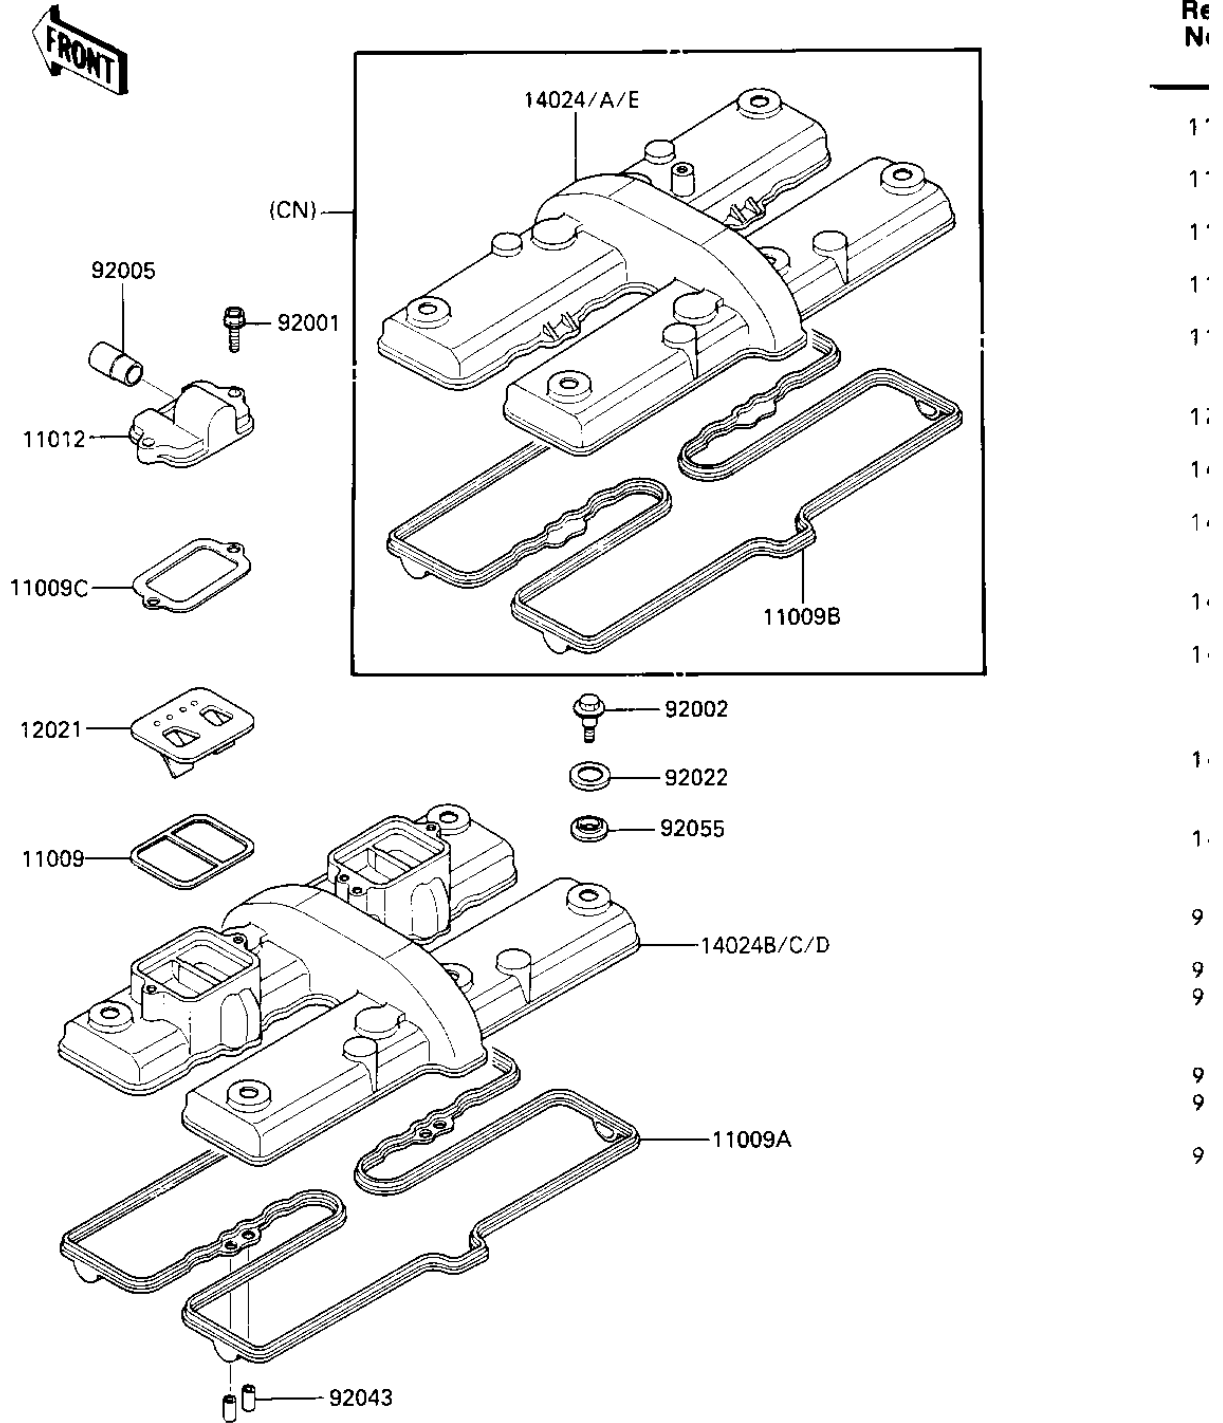

1985 Ninja® 600

PARTS DIAGRAM

CYLINDER HEAD COVER

E1112-0080

1985 Ninja® 600

PARTS LIST

CYLINDER HEAD COVER

ITEM NAME

PART NUMBER

QUANTITY
