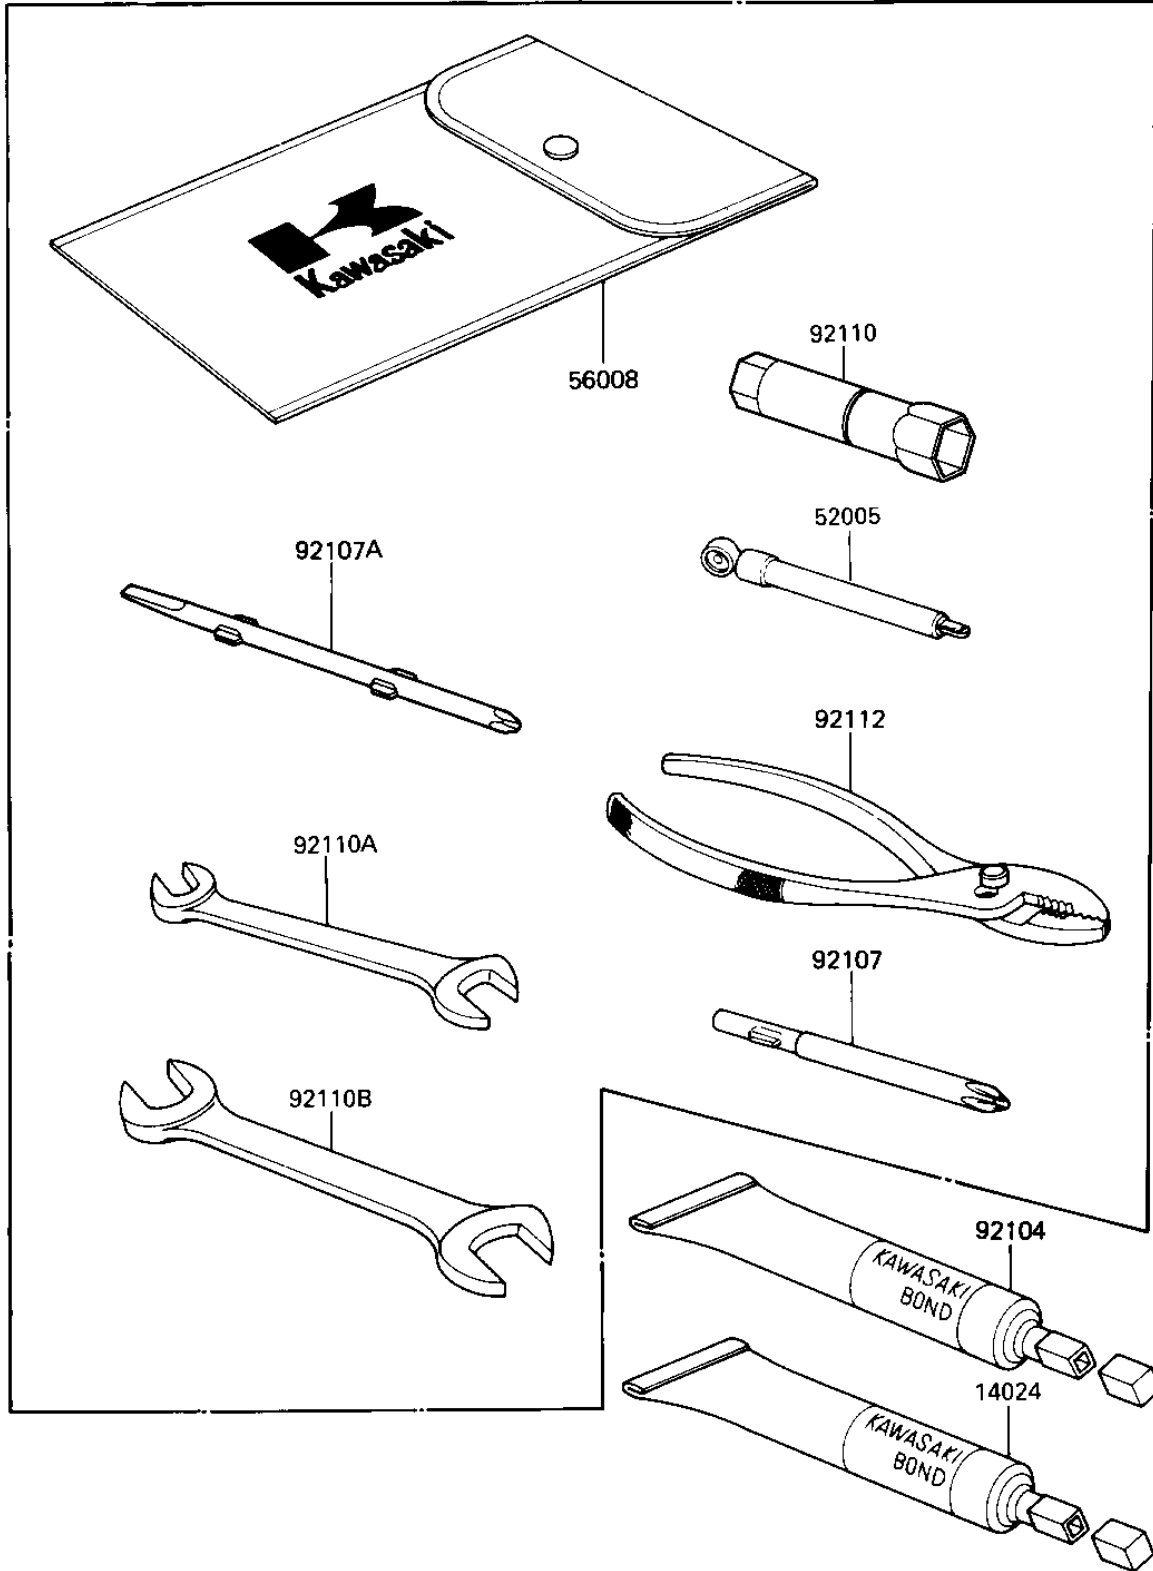

1985 LTD

PARTS DIAGRAM

OWNER TOOLS

56007

F2810-0209

1985 LTD

PARTS LIST OWNER TOOLS

ITEM NAME

PART NUMBER

QUANTITY
