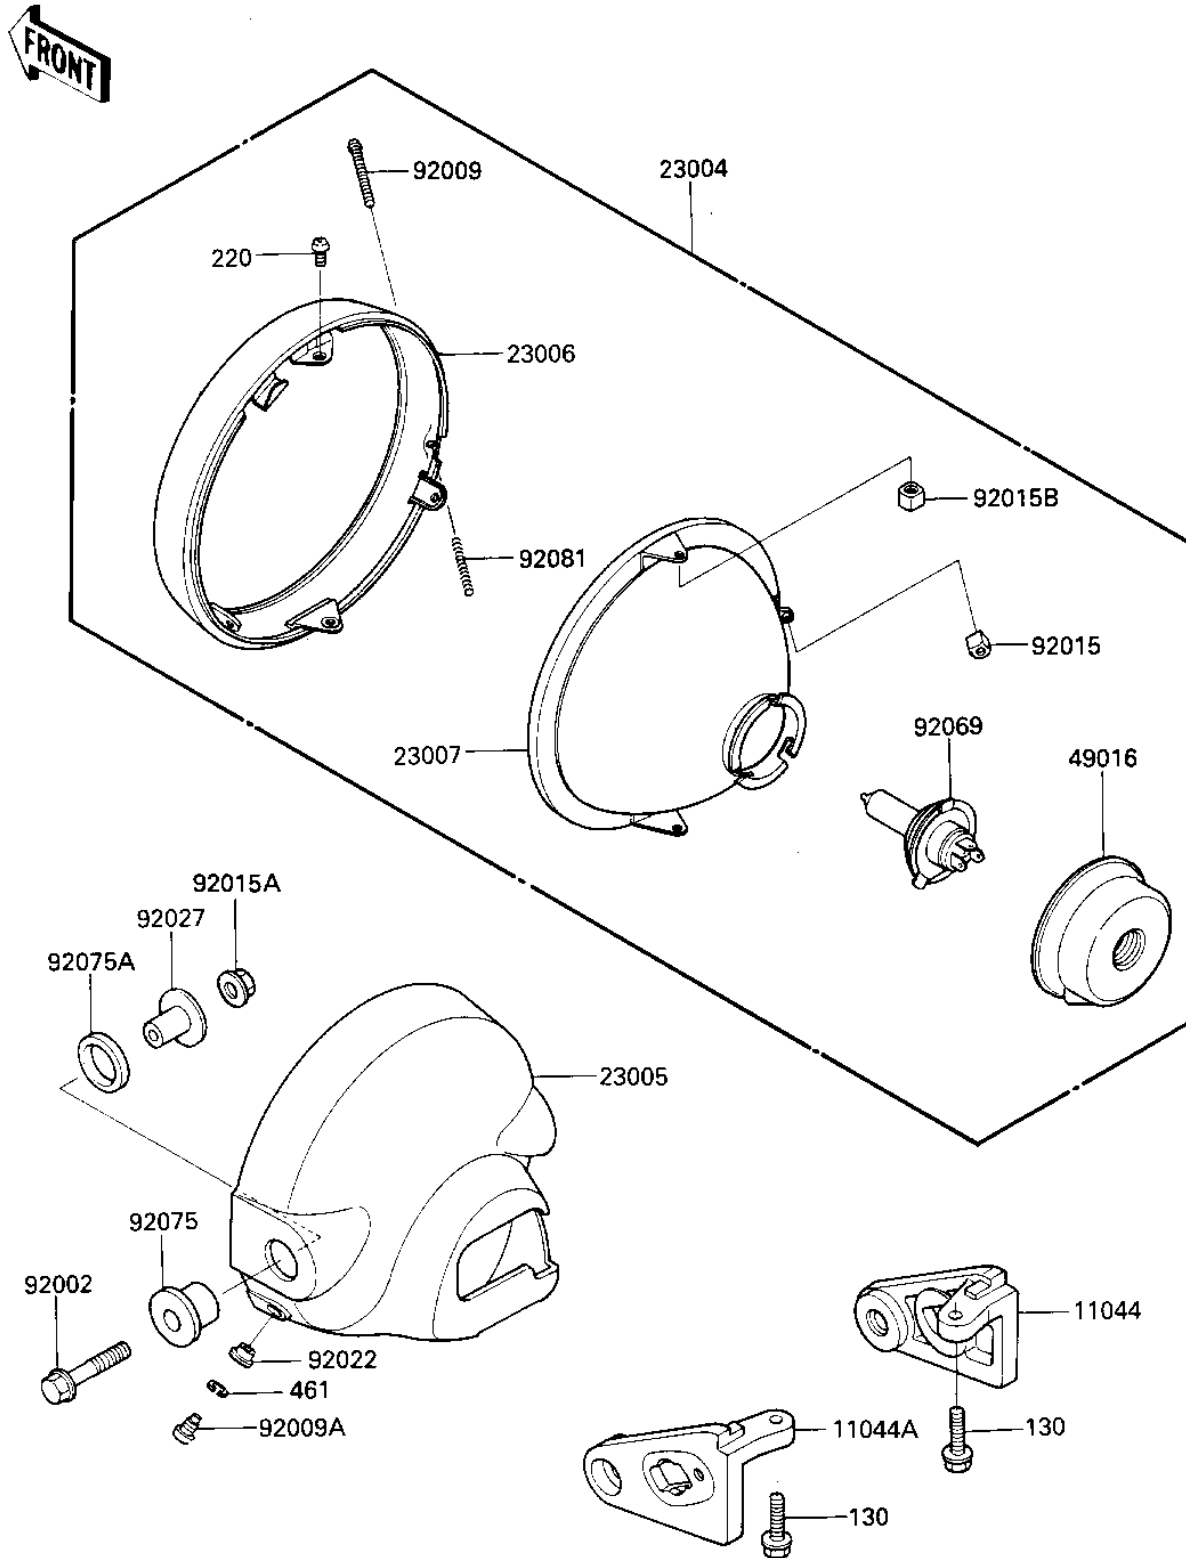

1985 LTD

PARTS DIAGRAM

HEADLIGHT

F2710-0215

1985 LTD

PARTS LIST

HEADLIGHT

Kawasaki

Let the Good Times Roll®

ITEM NAME

PART NUMBER

QUANTITY
