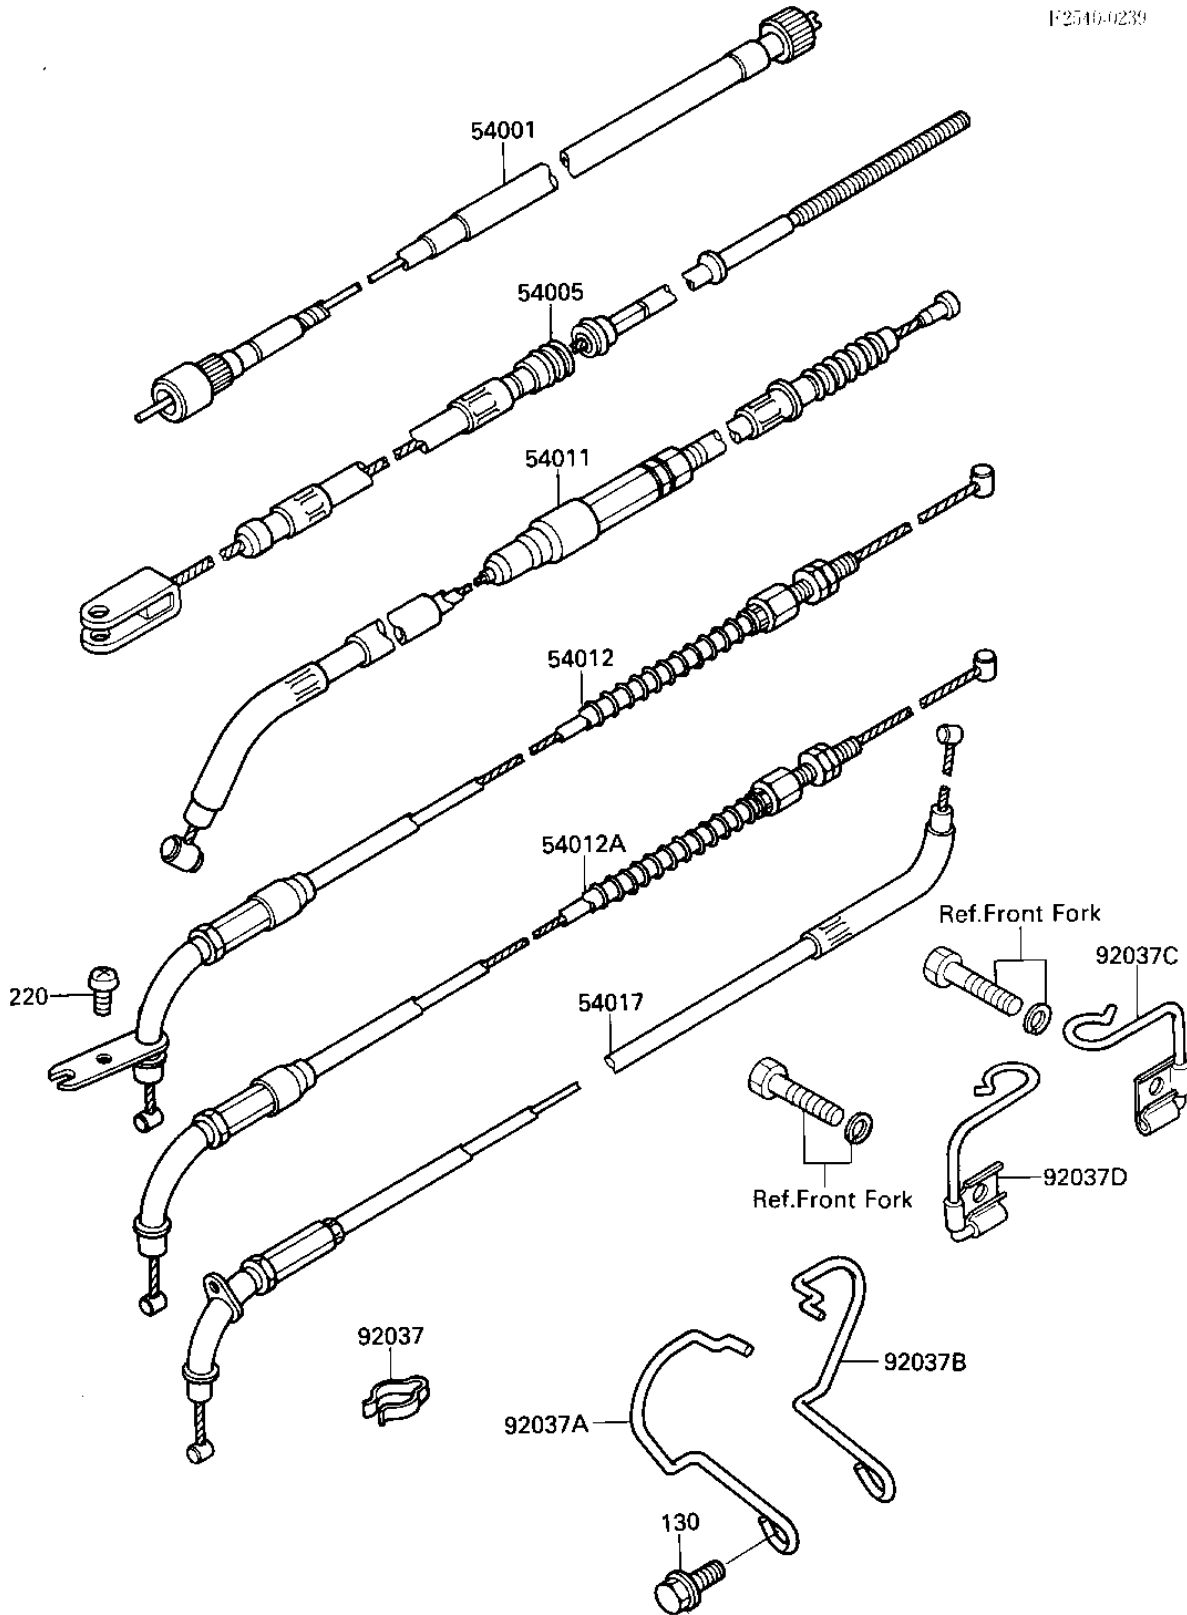

1985 LTD

PARTS DIAGRAM

CABLES

F2516-0239

1985 LTD

PARTS LIST

CABLES

Kawasaki

Let the Good Times Roll®

ITEM NAME

PART NUMBER

QUANTITY
