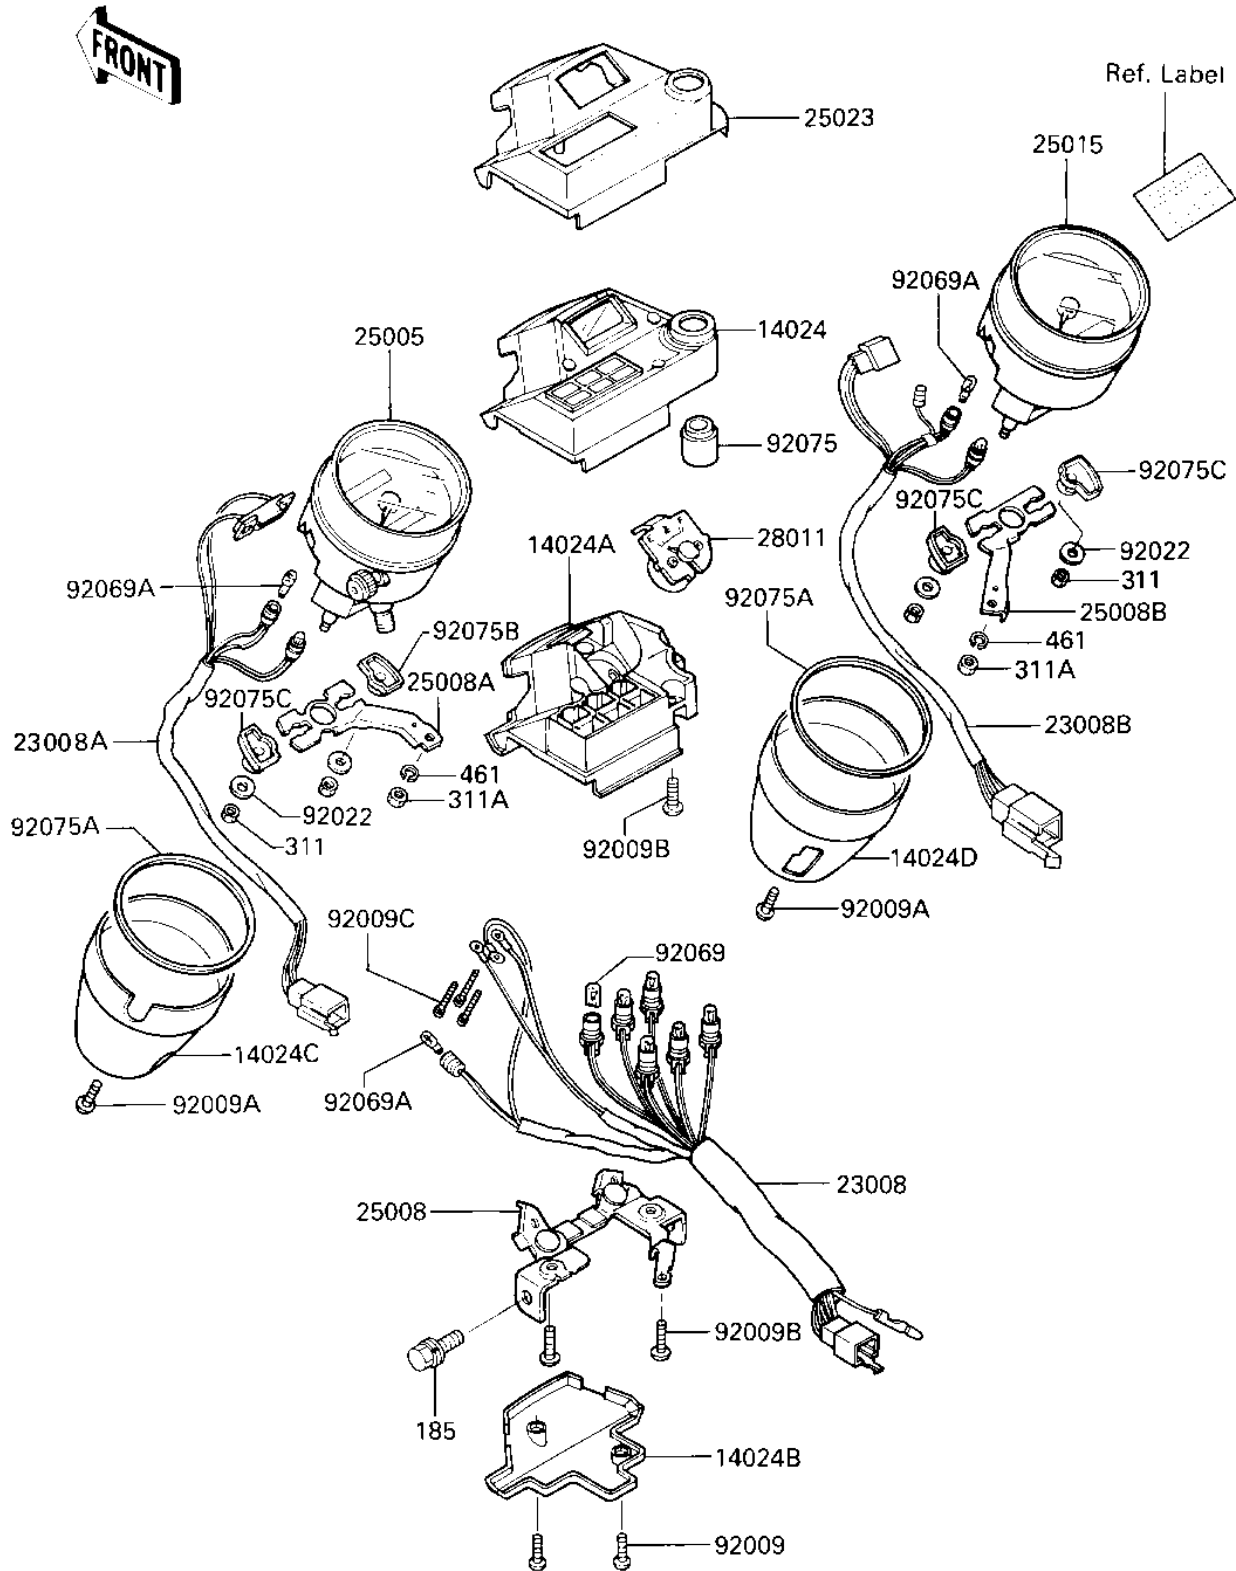

1985 LTD

PARTS DIAGRAM

METERS

[F2538-026]

1985 LTD

PARTS LIST

METERS

Kawasaki

Let the Good Times Roll®

ITEM NAME

PART NUMBER

QUANTITY
