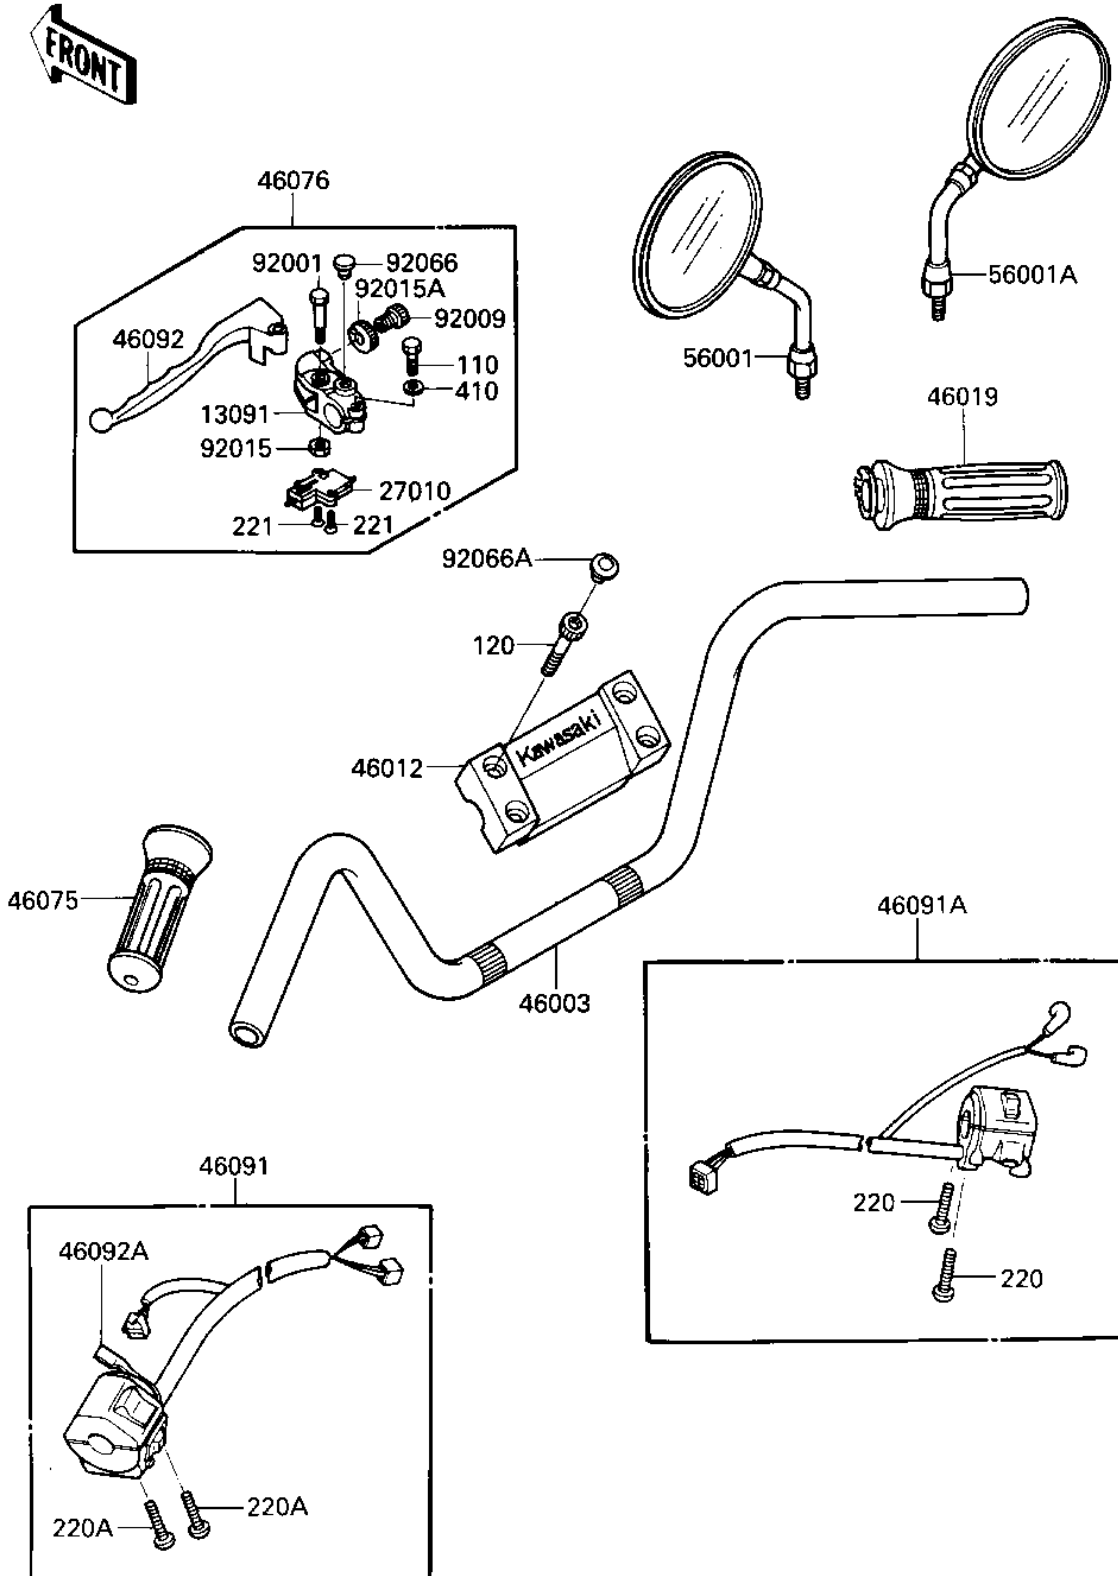

1985 LTD

PARTS DIAGRAM

HANDLEBAR

F2310-0363

1985 LTD

PARTS LIST

HANDLEBAR

Kawasaki

Let the Good Times Roll®

ITEM NAME

PART NUMBER

QUANTITY
