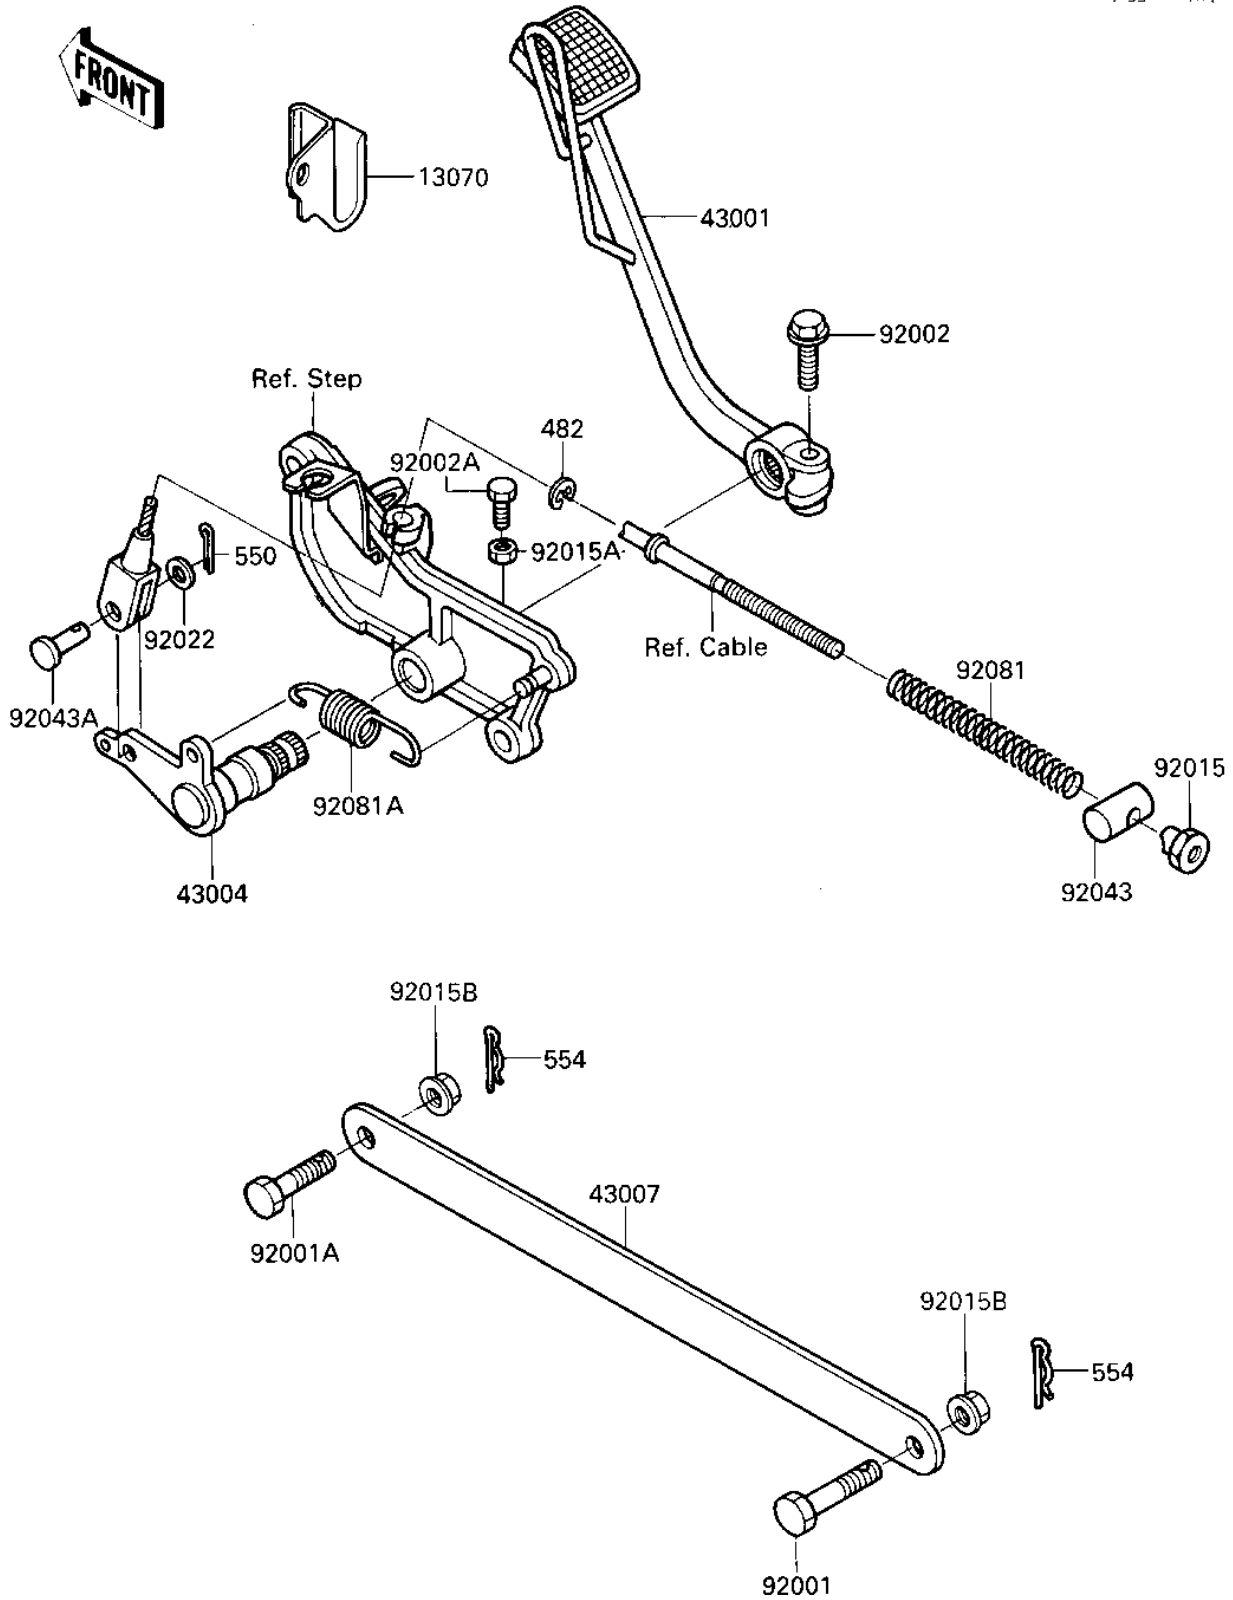

1985 LTD

PARTS DIAGRAM

BRAKE PEDAL/TORQUE LINK

F2260-0151

1985 LTD

PARTS LIST

BRAKE PEDAL/TORQUE LINK

ITEM NAME

PART NUMBER

QUANTITY
