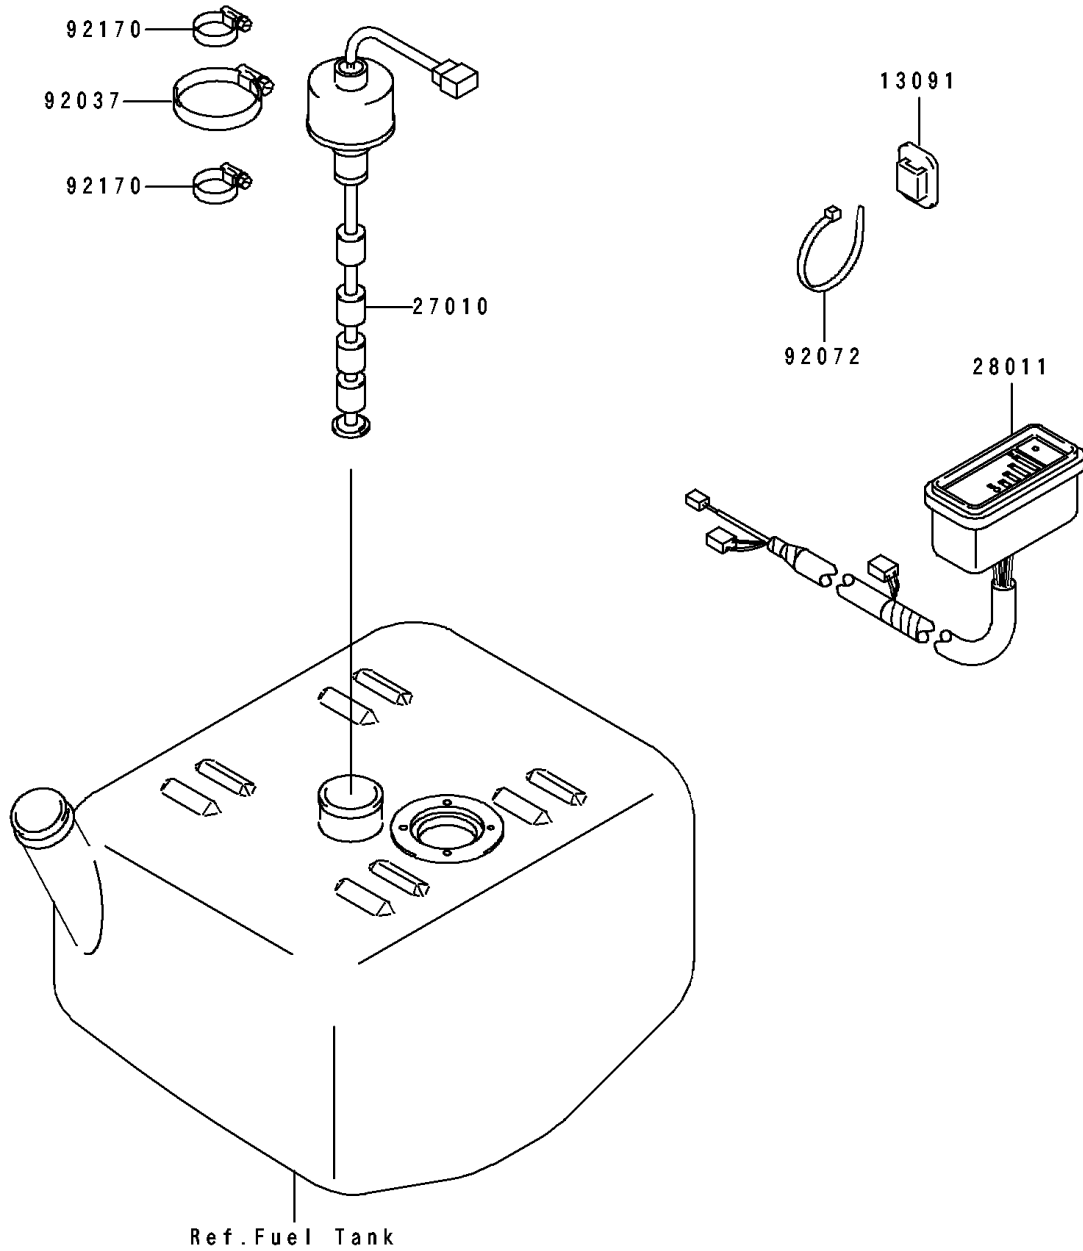

## PARTS DIAGRAM

### Meters

F3179

## PARTS LIST

Meters

**Kawasaki**

Let the Good Times Roll®

**ITEM NAME**

**PART NUMBER**

**QUANTITY**

---