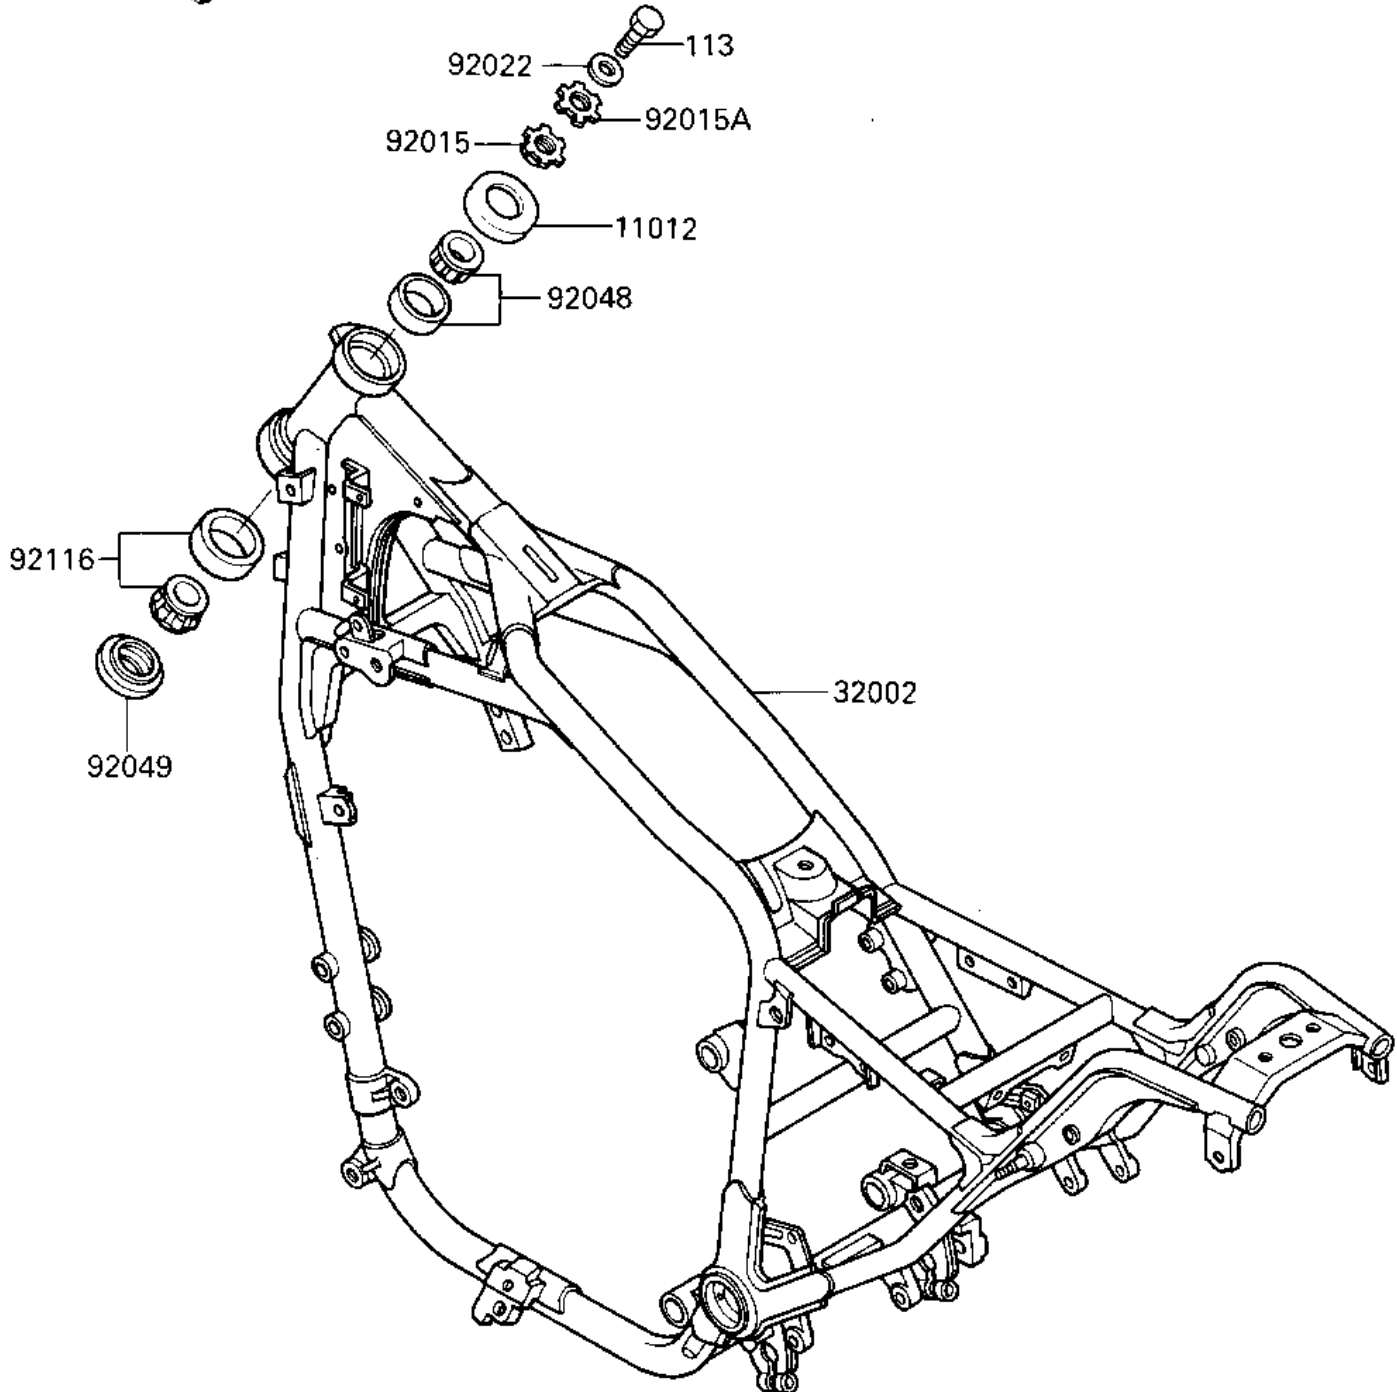

1985 LTD

PARTS DIAGRAM

FRAME

F01201071

1985 LTD

PARTS LIST

FRAME

Kawasaki

Let the Good Times Roll®

ITEM NAME

PART NUMBER

QUANTITY
