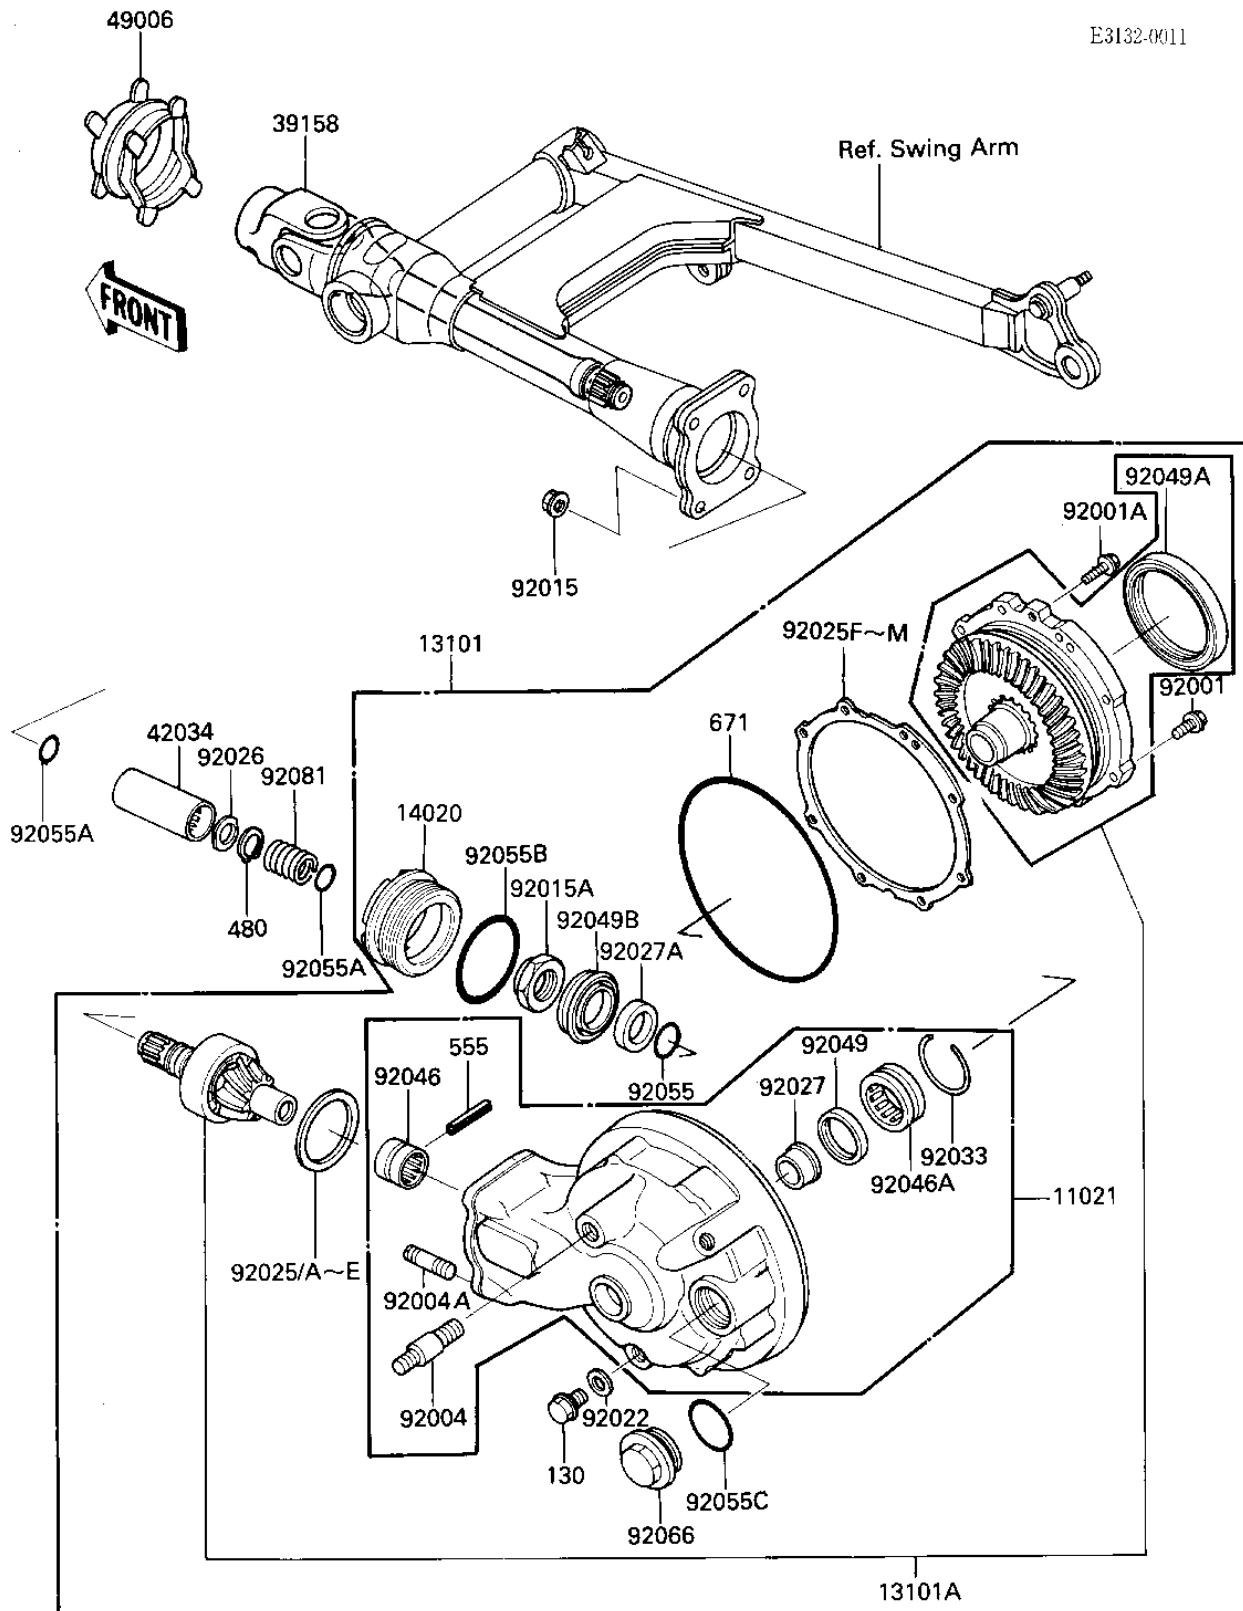

1985 LTD

PARTS DIAGRAM

DRIVE SHAFT/FINAL GEARS

Kawasaki

Let the Good Times Roll®

1985 LTD

PARTS LIST

DRIVE SHAFT/FINAL GEARS

Kawasaki

Let the Good Times Roll®

ITEM NAME

PART NUMBER

QUANTITY
