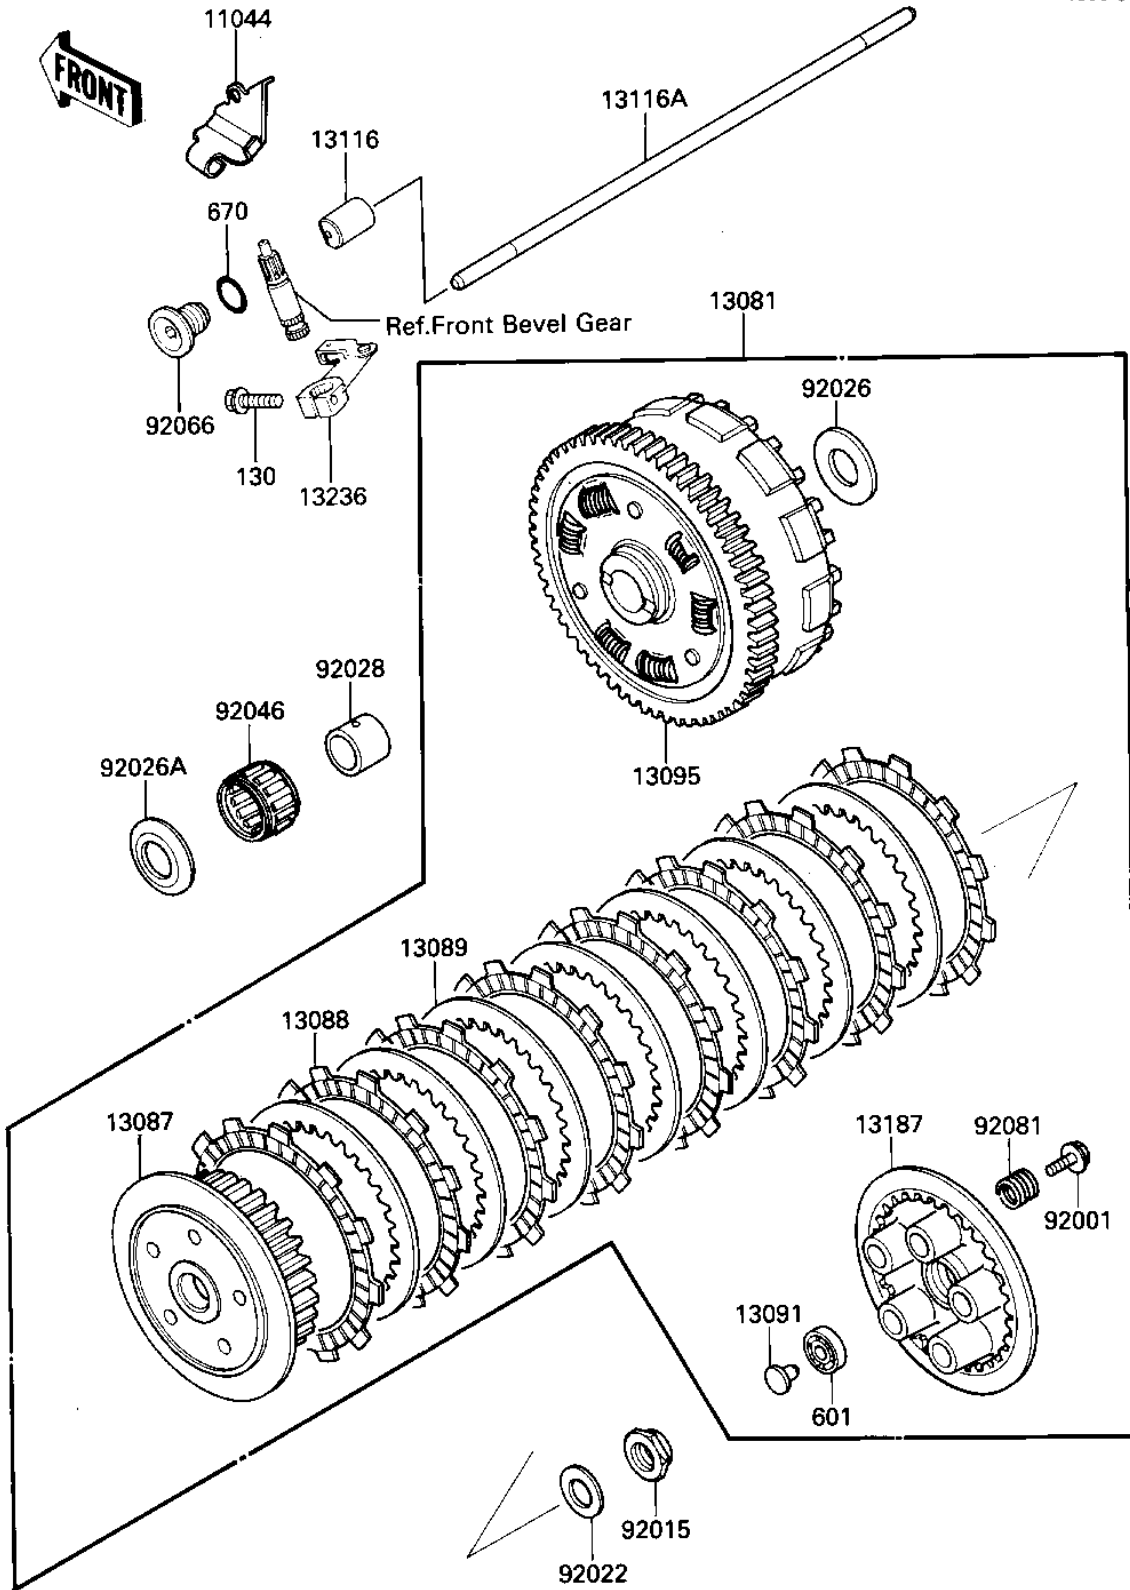

1985 LTD

PARTS DIAGRAM

CLUTCH

E1350-0115

1985 LTD

PARTS LIST

CLUTCH

Kawasaki

Let the Good Times Roll®

ITEM NAME

PART NUMBER

QUANTITY
