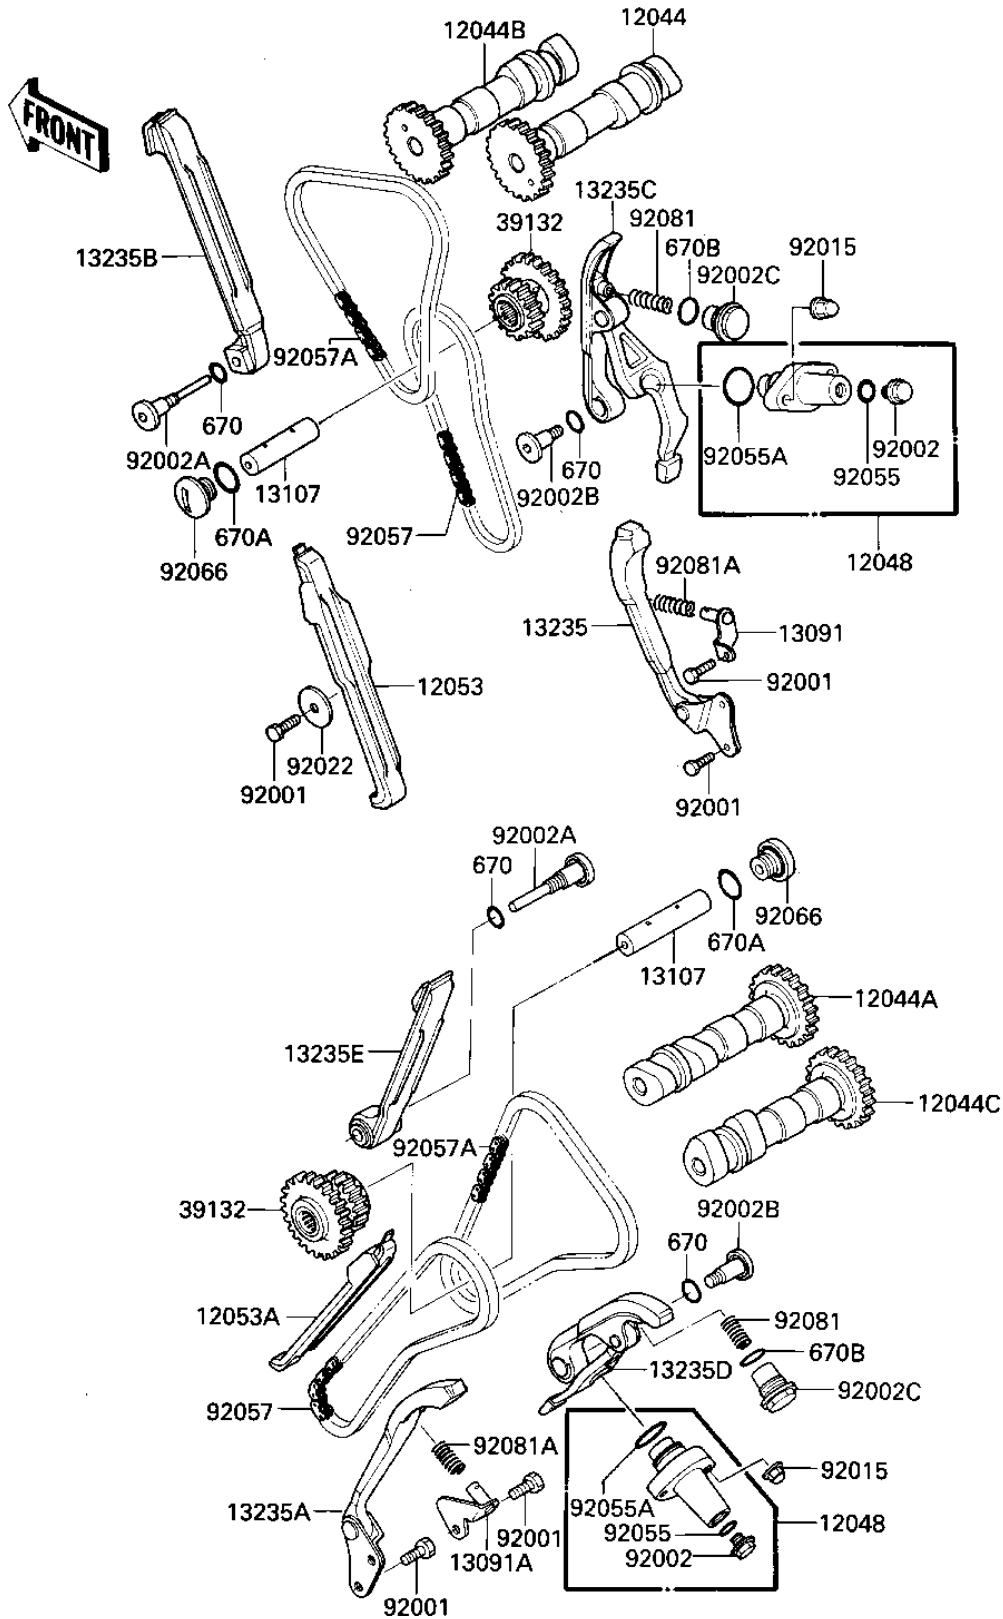

1985 LTD

PARTS DIAGRAM

CAMSHAFTS/CHAIN/TENSIONER

E1230-0052

1985 LTD

PARTS LIST

CAMSHAFTS/CHAIN/TENSIONER

Kawasaki

Let the Good Times Roll®

ITEM NAME

PART NUMBER

QUANTITY
