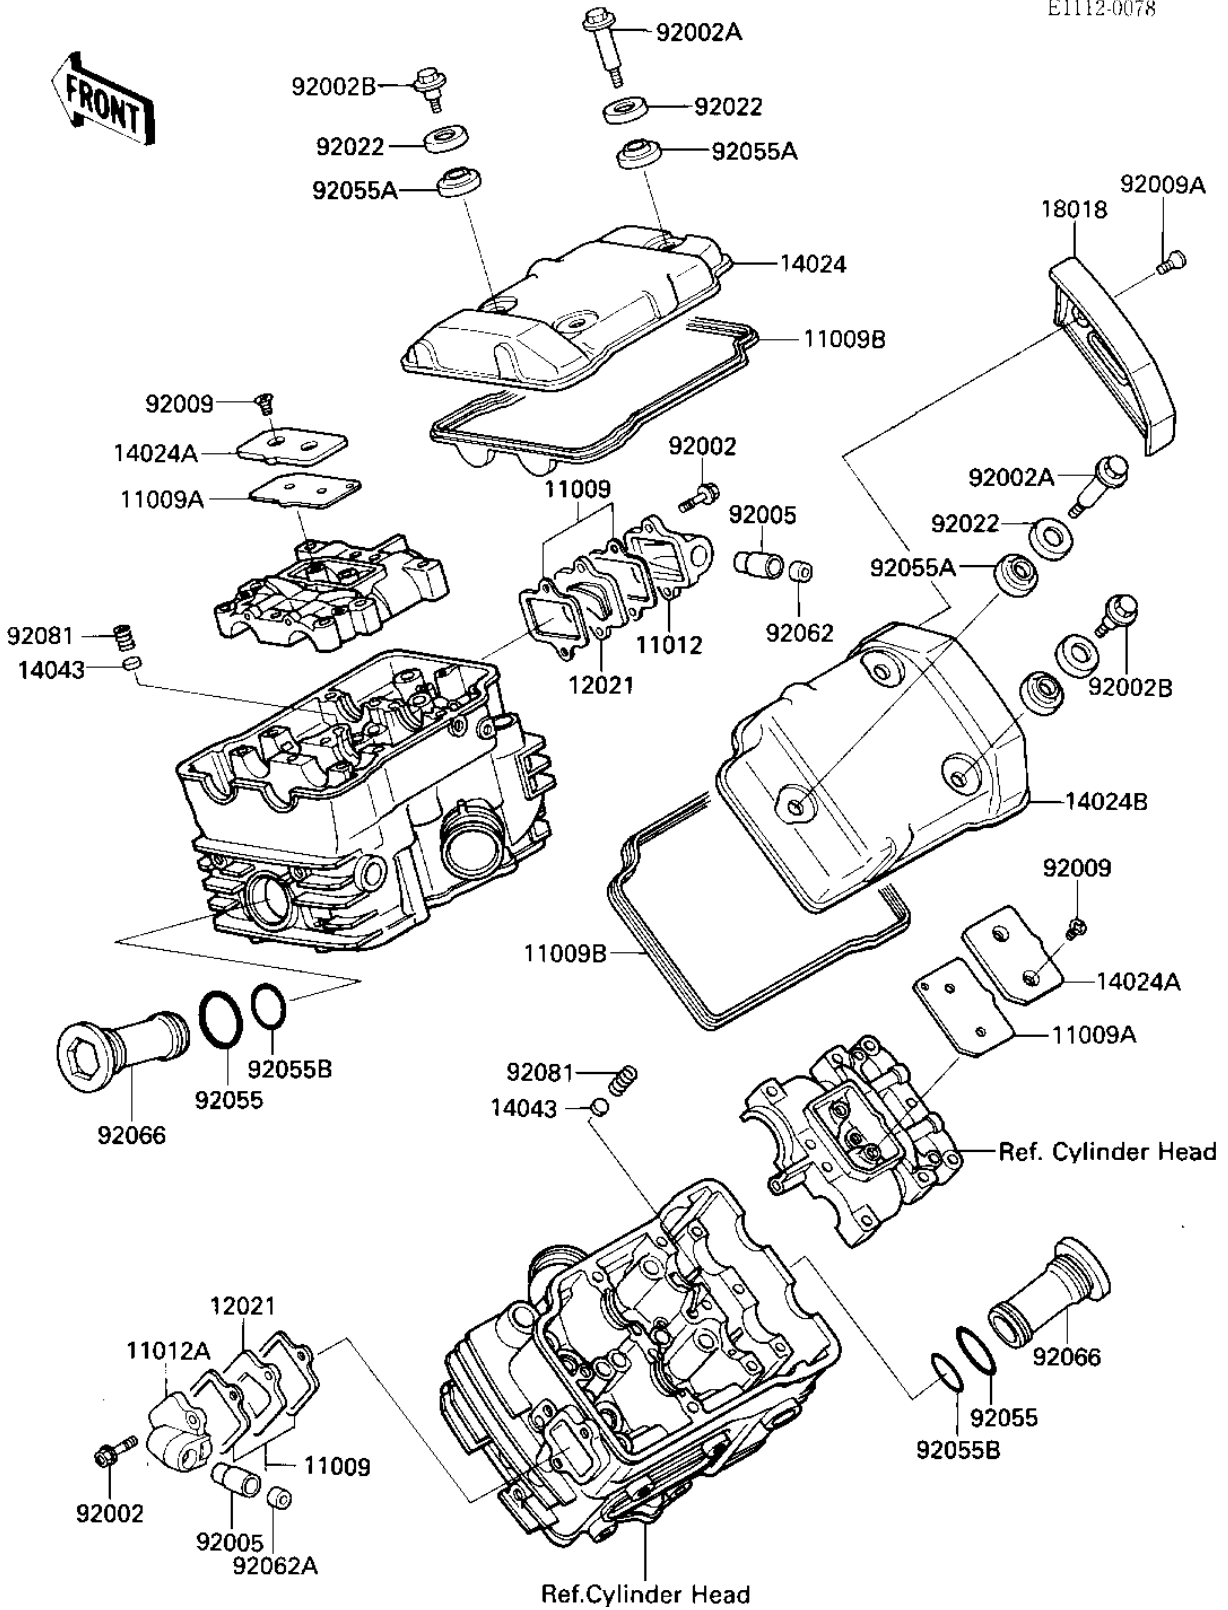

## PARTS DIAGRAM

### CYLINDER HEAD COVERS

E1112-0078

## PARTS LIST