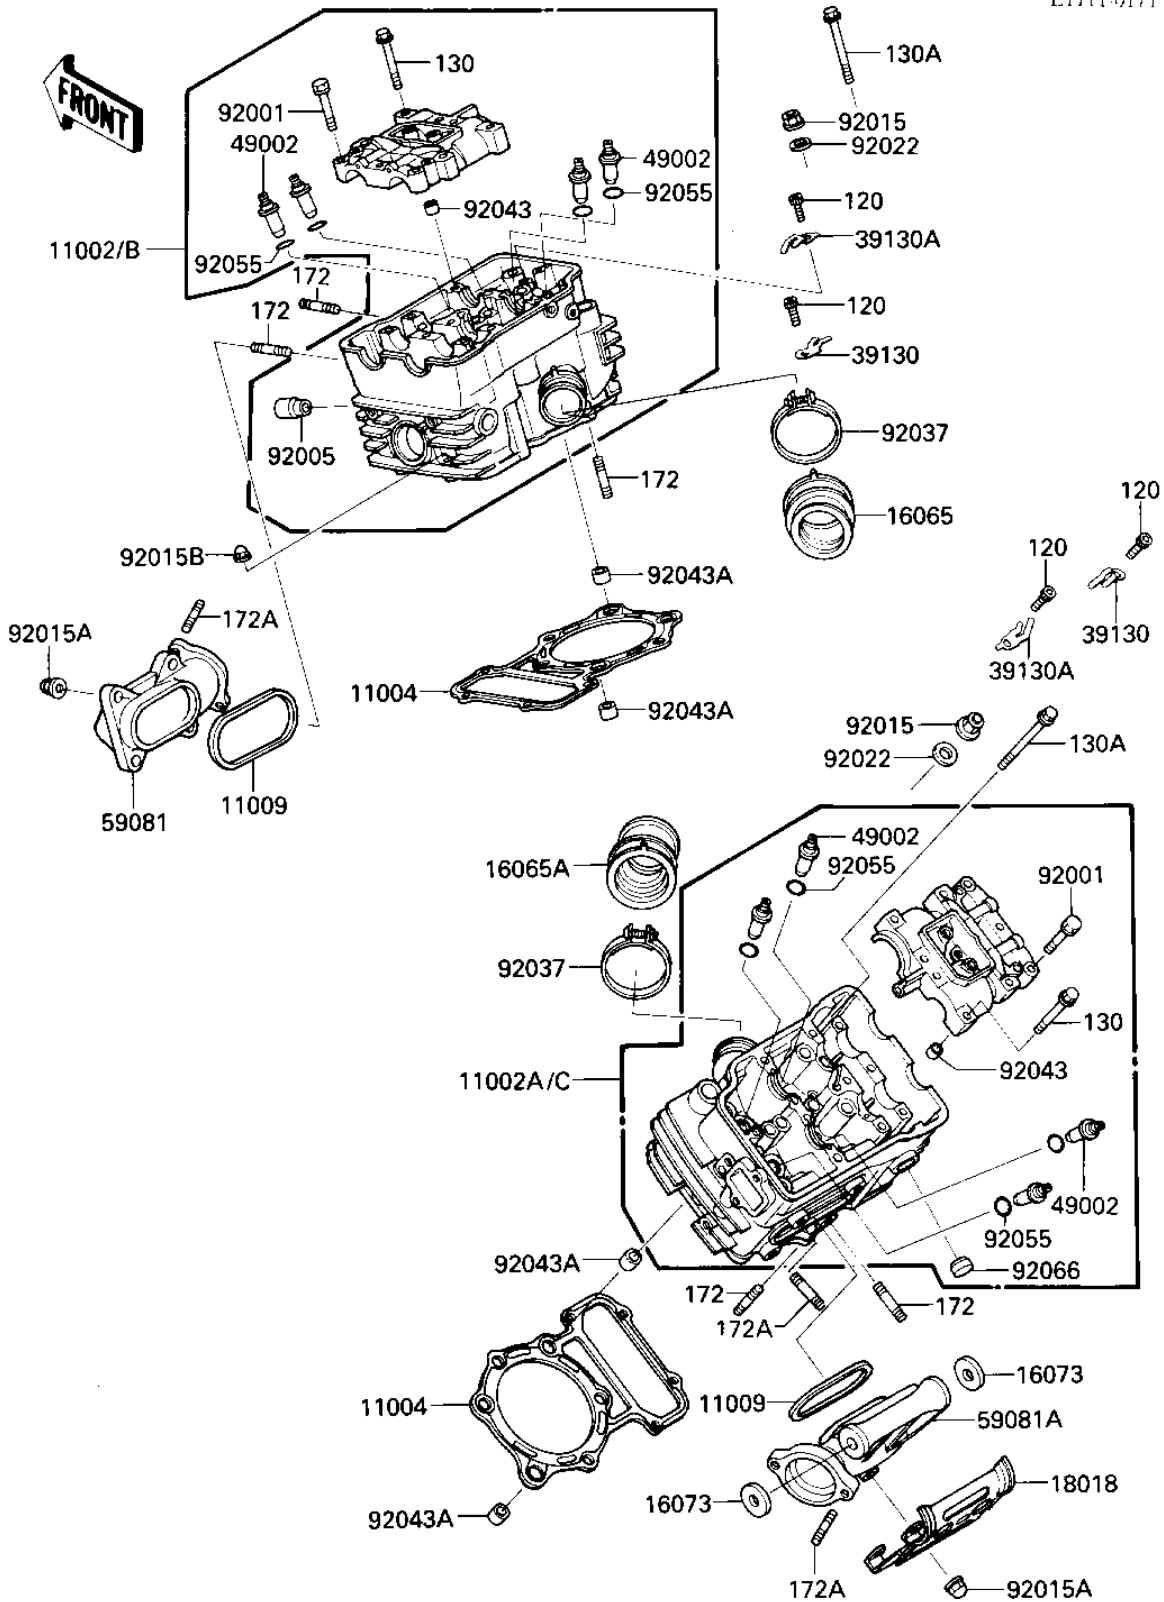

## PARTS DIAGRAM

### CYLINDER HEADS

E1111-0171

## PARTS LIST

### CYLINDER HEADS

ITEM NAME	PART NUMBER	QUANTITY
-----------	-------------	----------

---