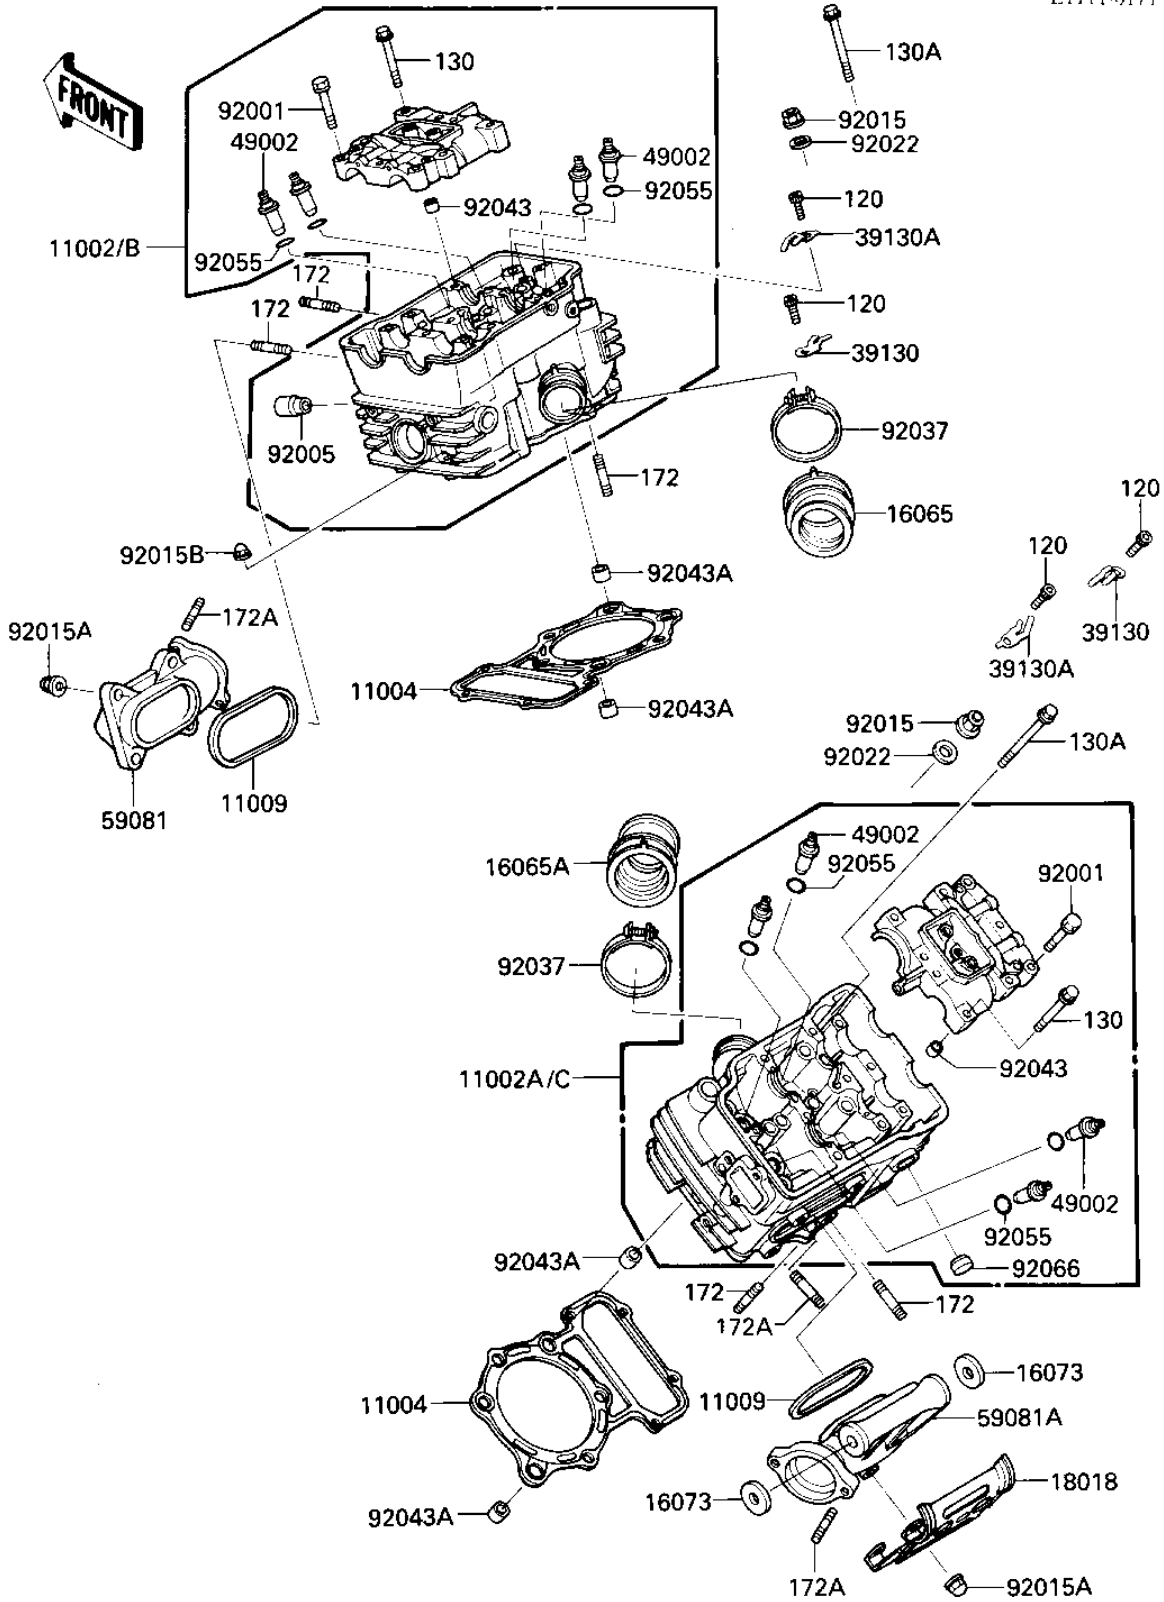

1985 LTD

PARTS DIAGRAM

CYLINDER HEADS

E1111-0171

1985 LTD

PARTS LIST

CYLINDER HEADS

ITEM NAME	PART NUMBER	QUANTITY
-----------	-------------	----------
