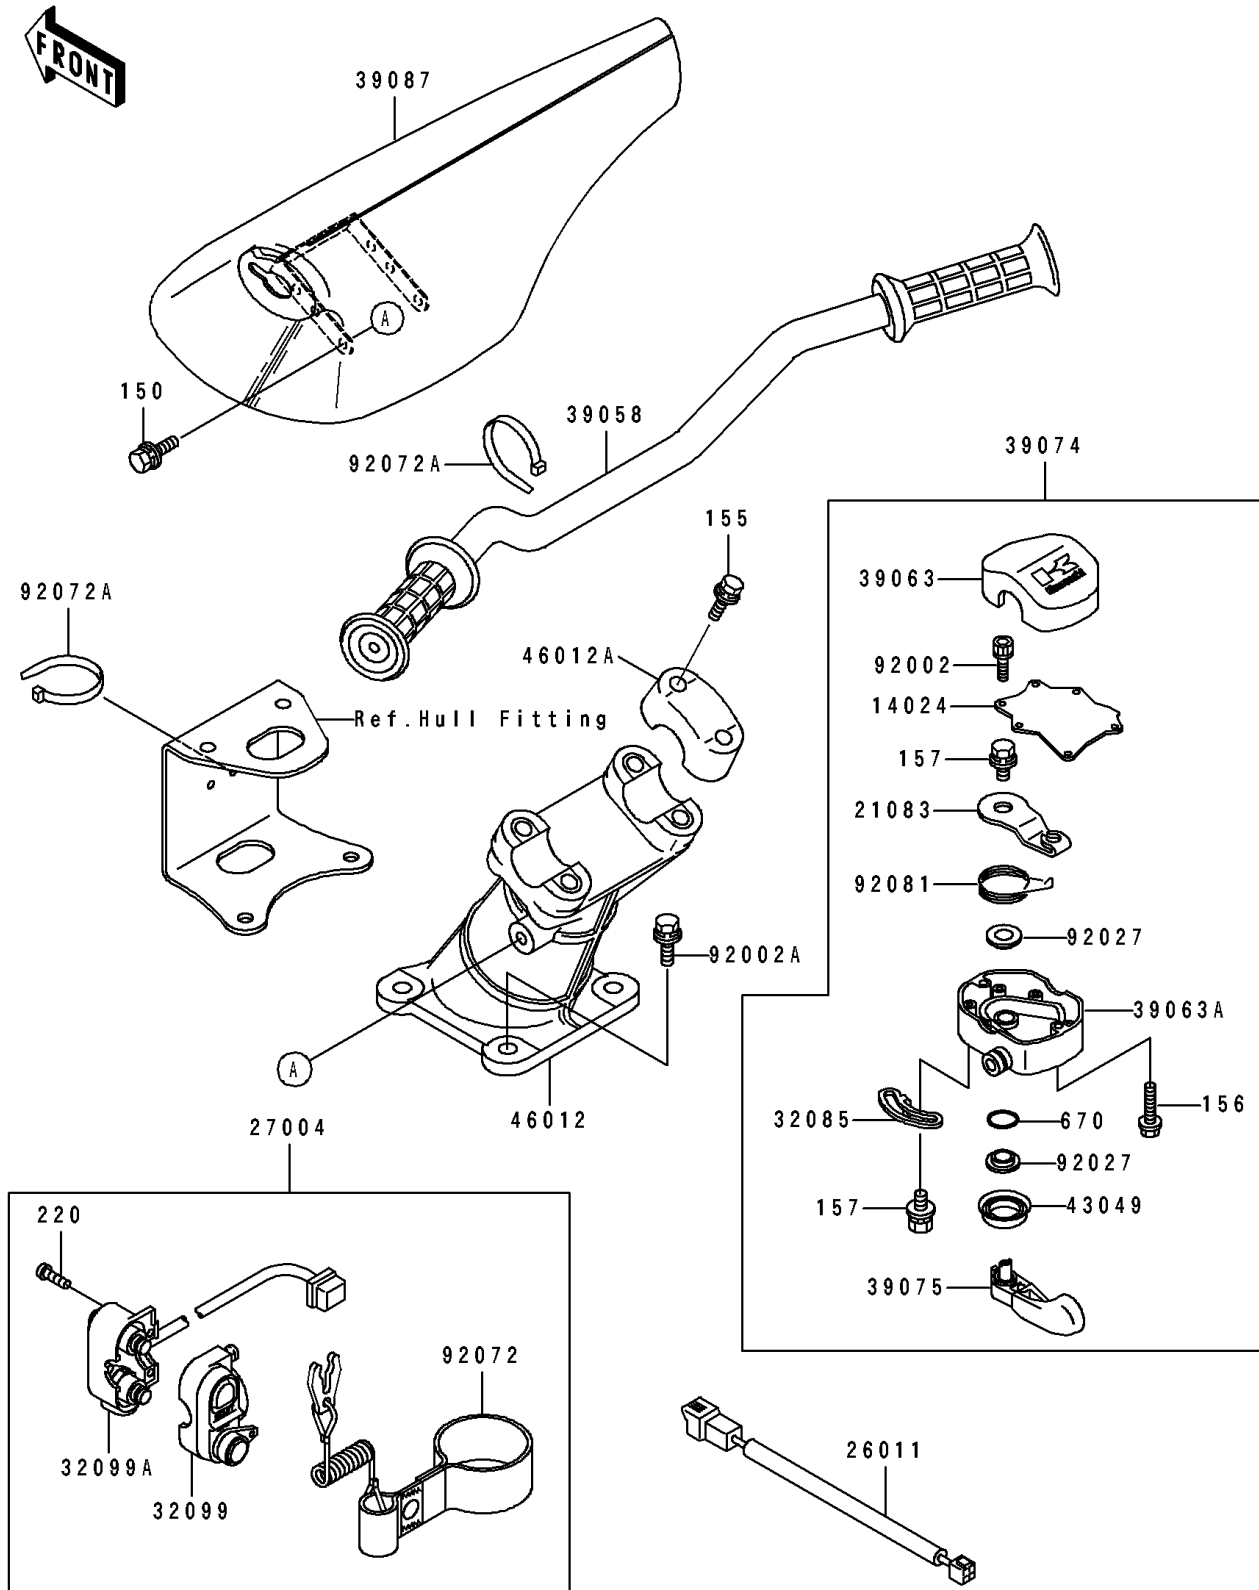

1994 XiR

PARTS DIAGRAM

Handlebar

F3172

1994 XiR

PARTS LIST

Handlebar

Kawasaki

Let the Good Times Roll®

ITEM NAME

PART NUMBER

QUANTITY
