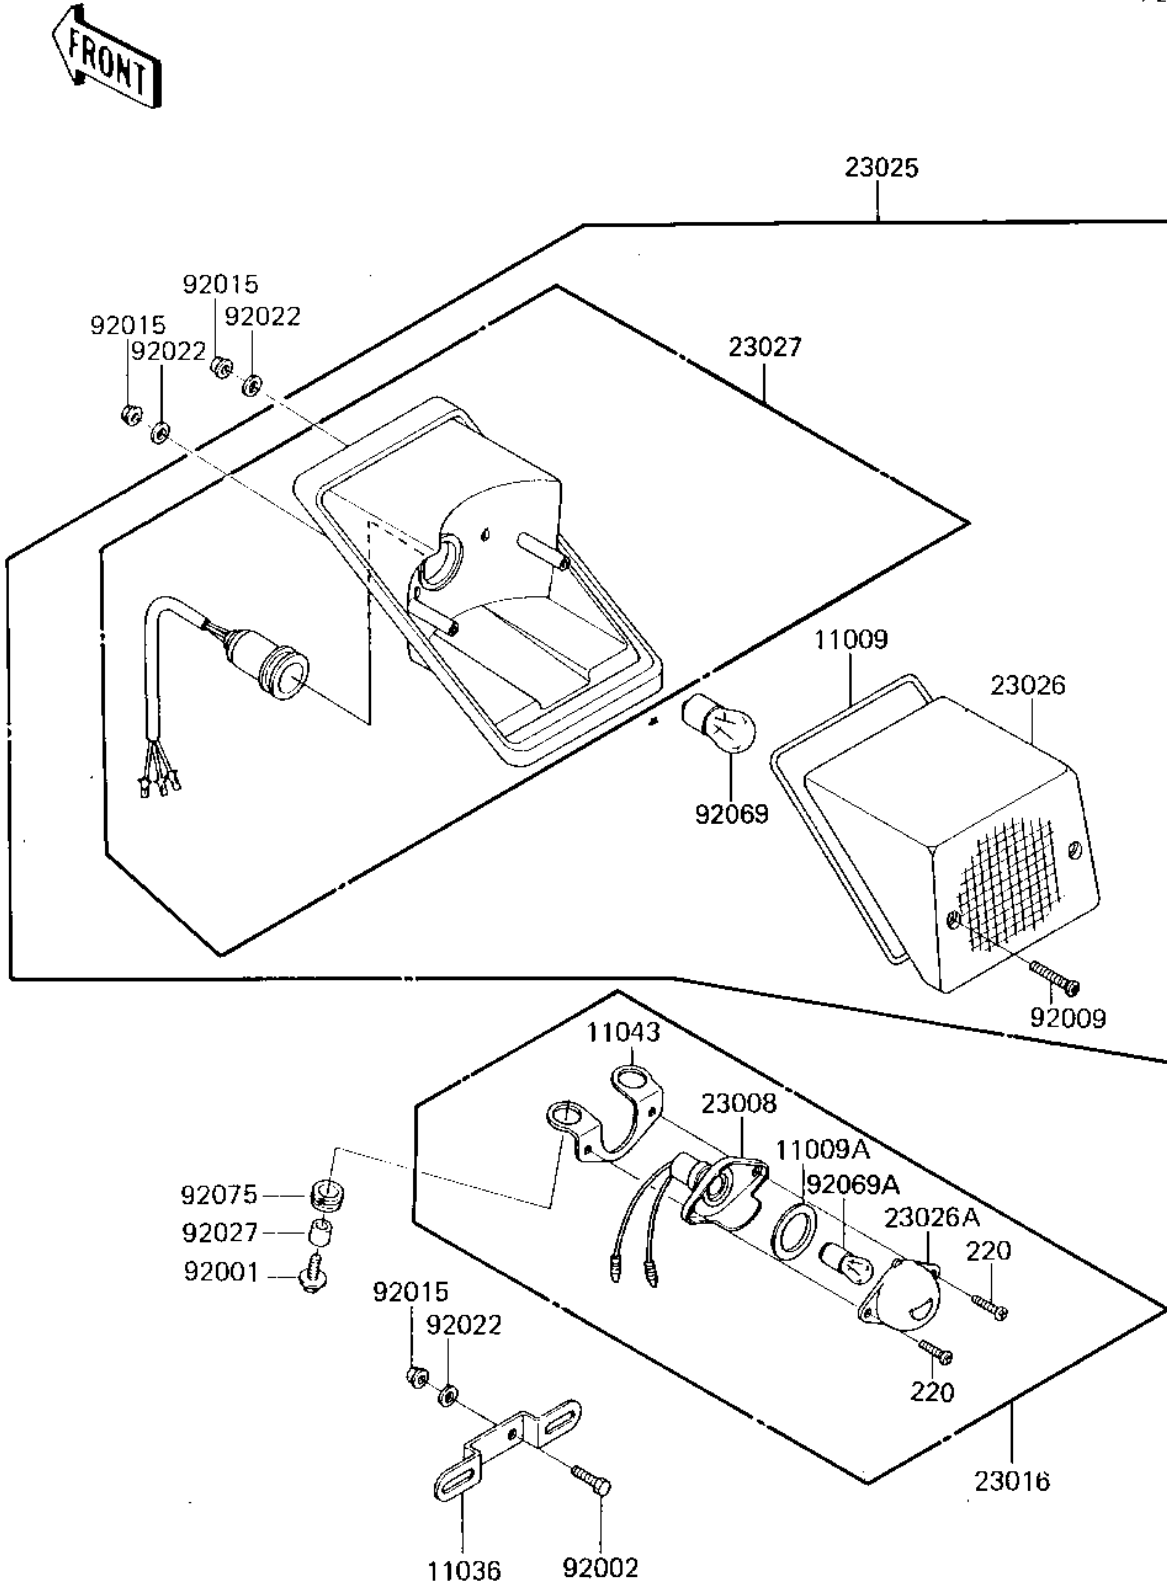

1985 KL600

PARTS DIAGRAM

TAILLIGHT

F2720-0187

1985 KL600

PARTS LIST

TAILLIGHT

Kawasaki

Let the Good Times Roll®

ITEM NAME

PART NUMBER

QUANTITY
