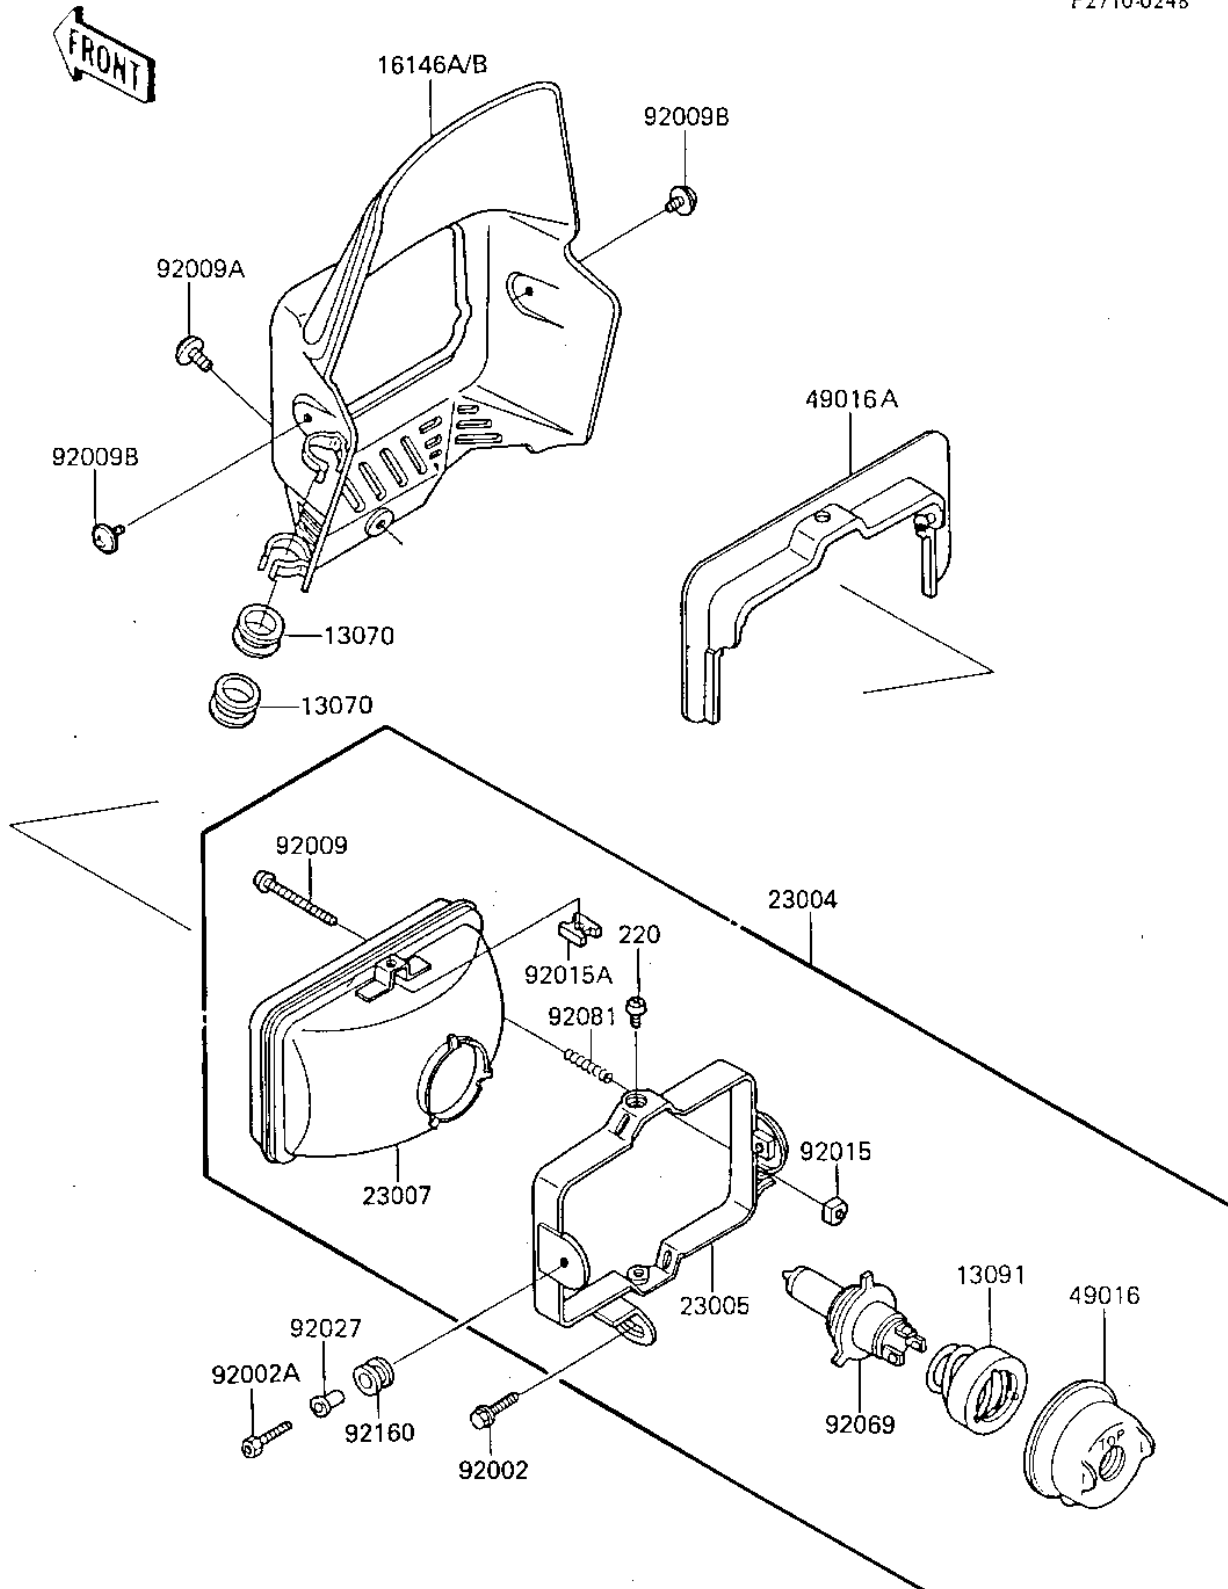

1985 KL600

PARTS DIAGRAM

HEADLIGHT

F2710-0248

1985 KL600

PARTS LIST

HEADLIGHT

Kawasaki

Let the Good Times Roll®

ITEM NAME

PART NUMBER

QUANTITY
