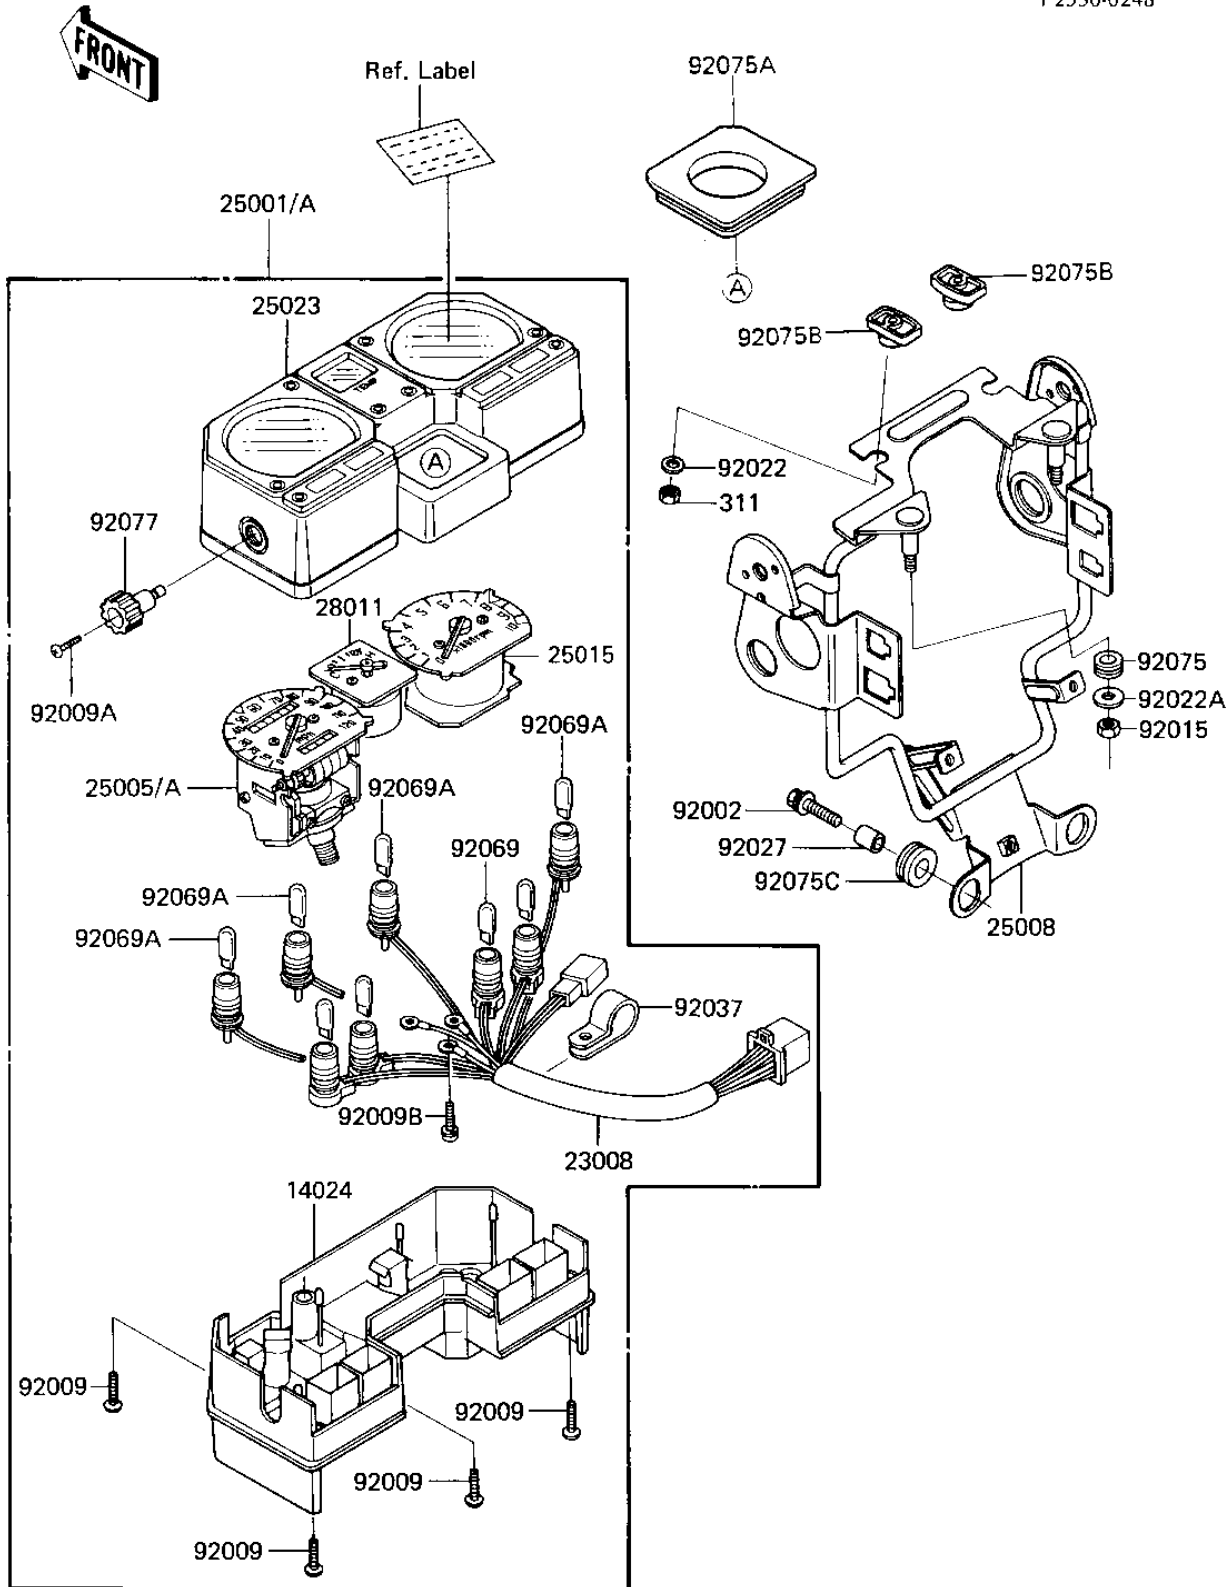

1985 KL600

PARTS DIAGRAM

METERS

F2530-0248

1985 KL600

PARTS LIST

METERS

Kawasaki

Let the Good Times Roll®

ITEM NAME

PART NUMBER

QUANTITY
