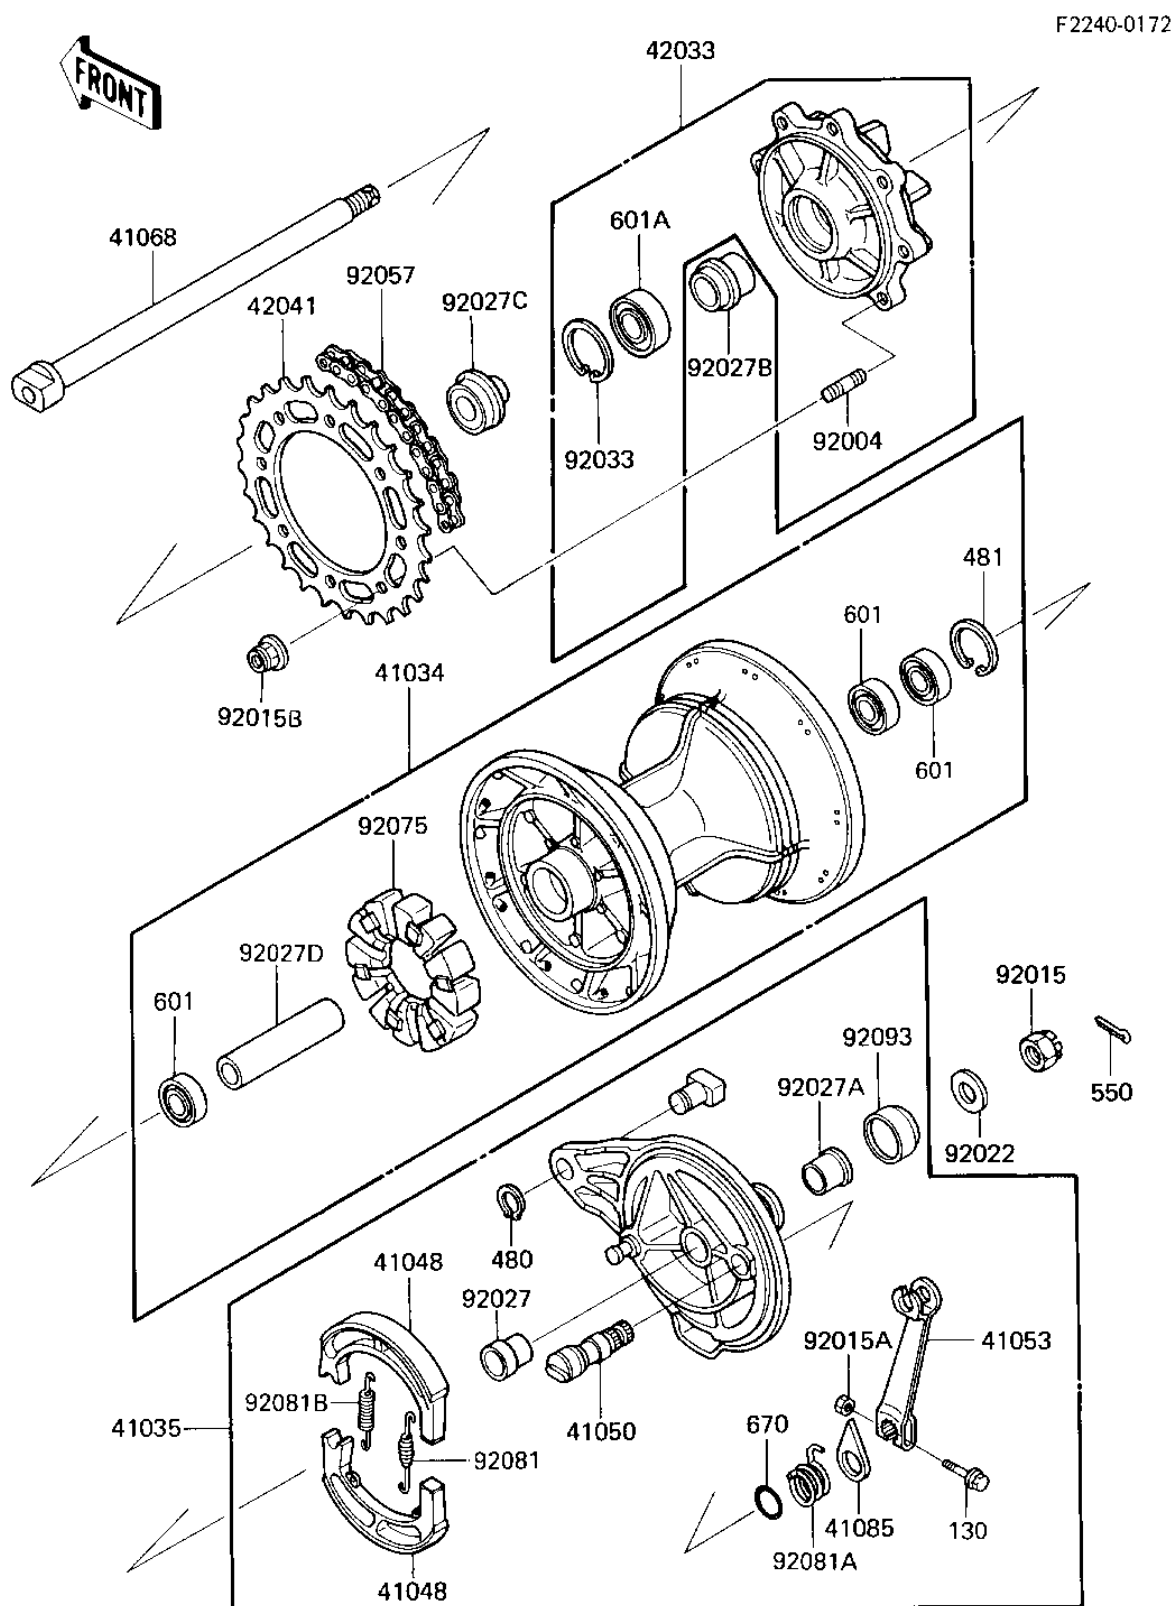

1985 KL600

PARTS DIAGRAM

REAR HUB/BRAKE/CHAIN

1985 KL600

PARTS LIST

REAR HUB/BRAKE/CHAIN

Kawasaki

Let the Good Times Roll®

ITEM NAME

PART NUMBER

QUANTITY
