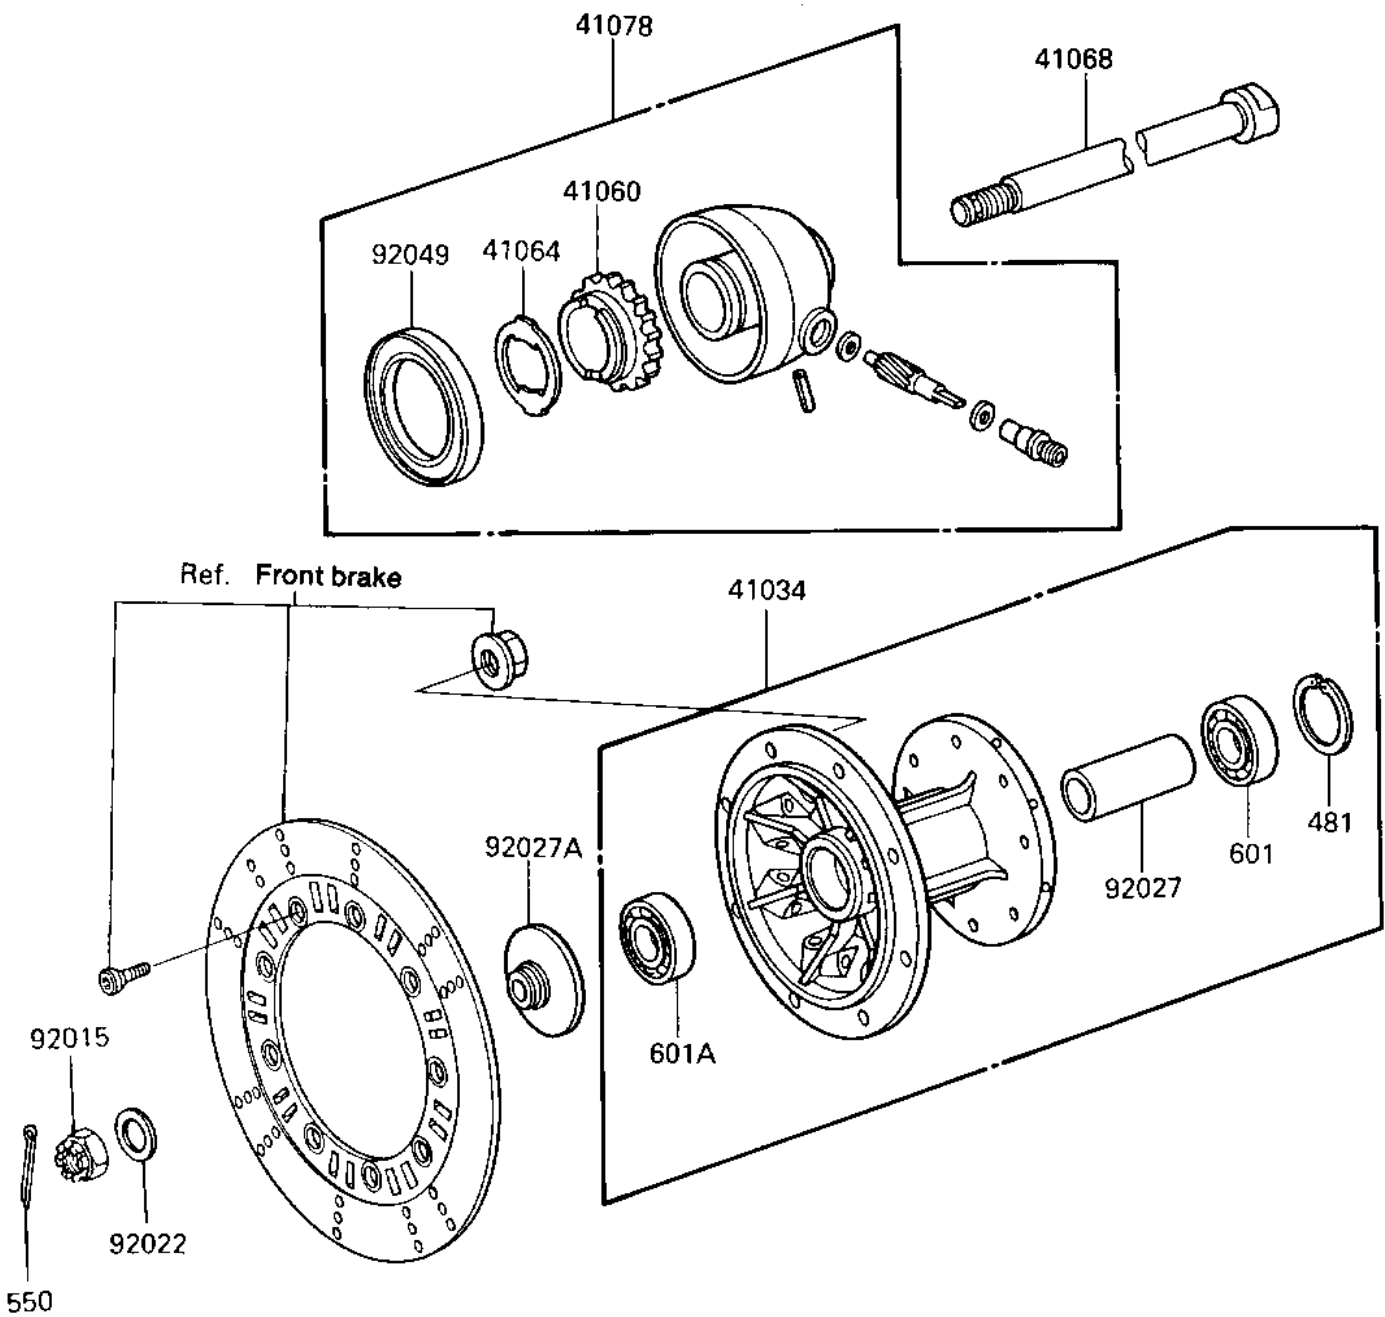

1985 KL600

PARTS DIAGRAM

FRONT HUB

F2230-0121

1985 KL600

PARTS LIST

FRONT HUB

Kawasaki

Let the Good Times Roll®

ITEM NAME

PART NUMBER

QUANTITY
