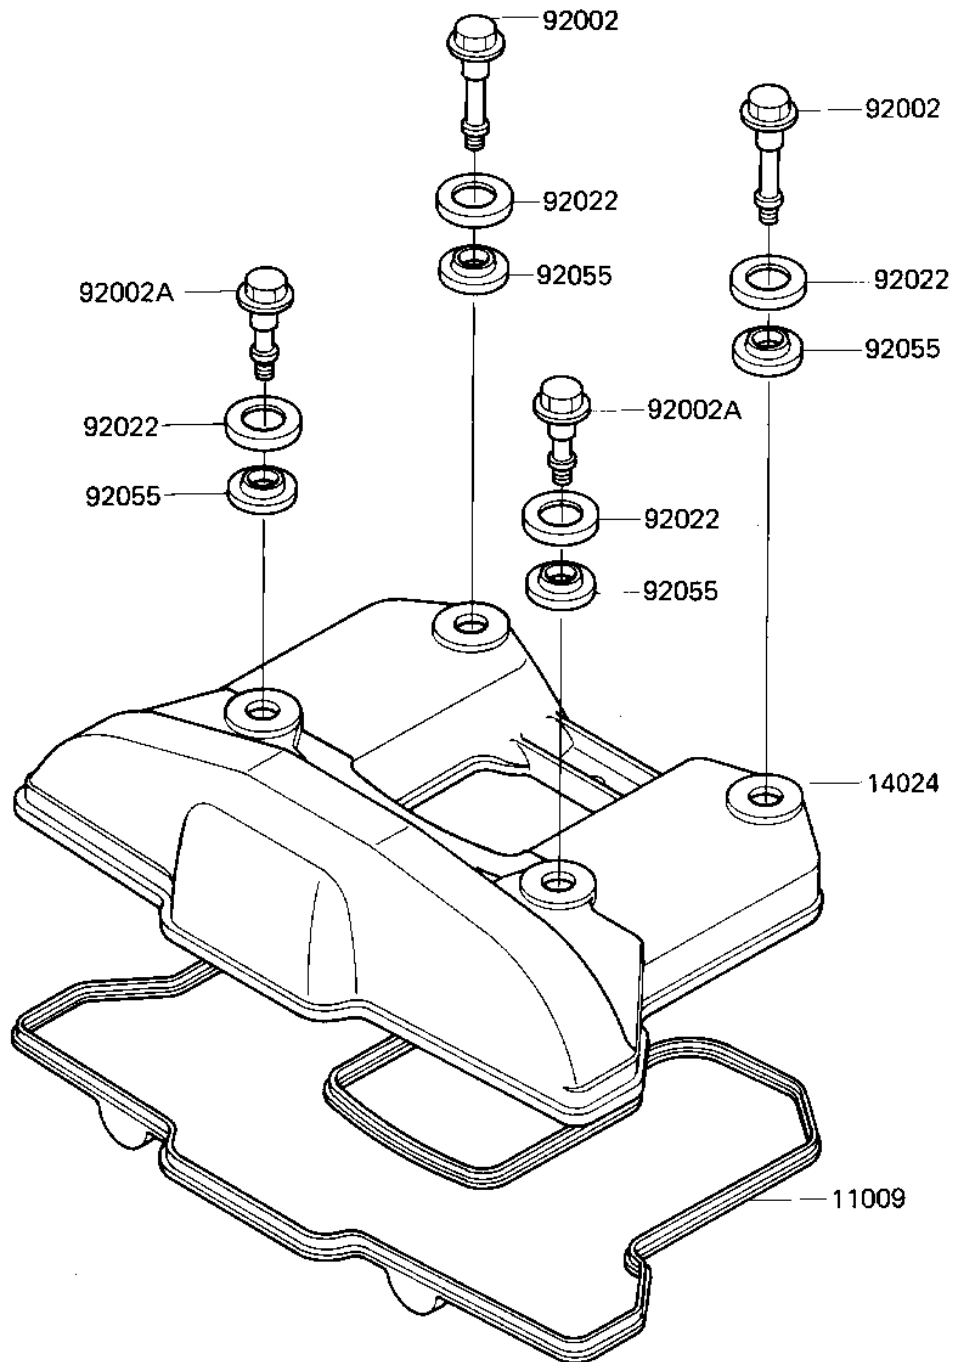

1985 KL600

PARTS DIAGRAM

CYLINDER HEAD COVER

E1112-0069

1985 KL600

PARTS LIST

CYLINDER HEAD COVER

ITEM NAME	PART NUMBER	QUANTITY
-----------	-------------	----------
