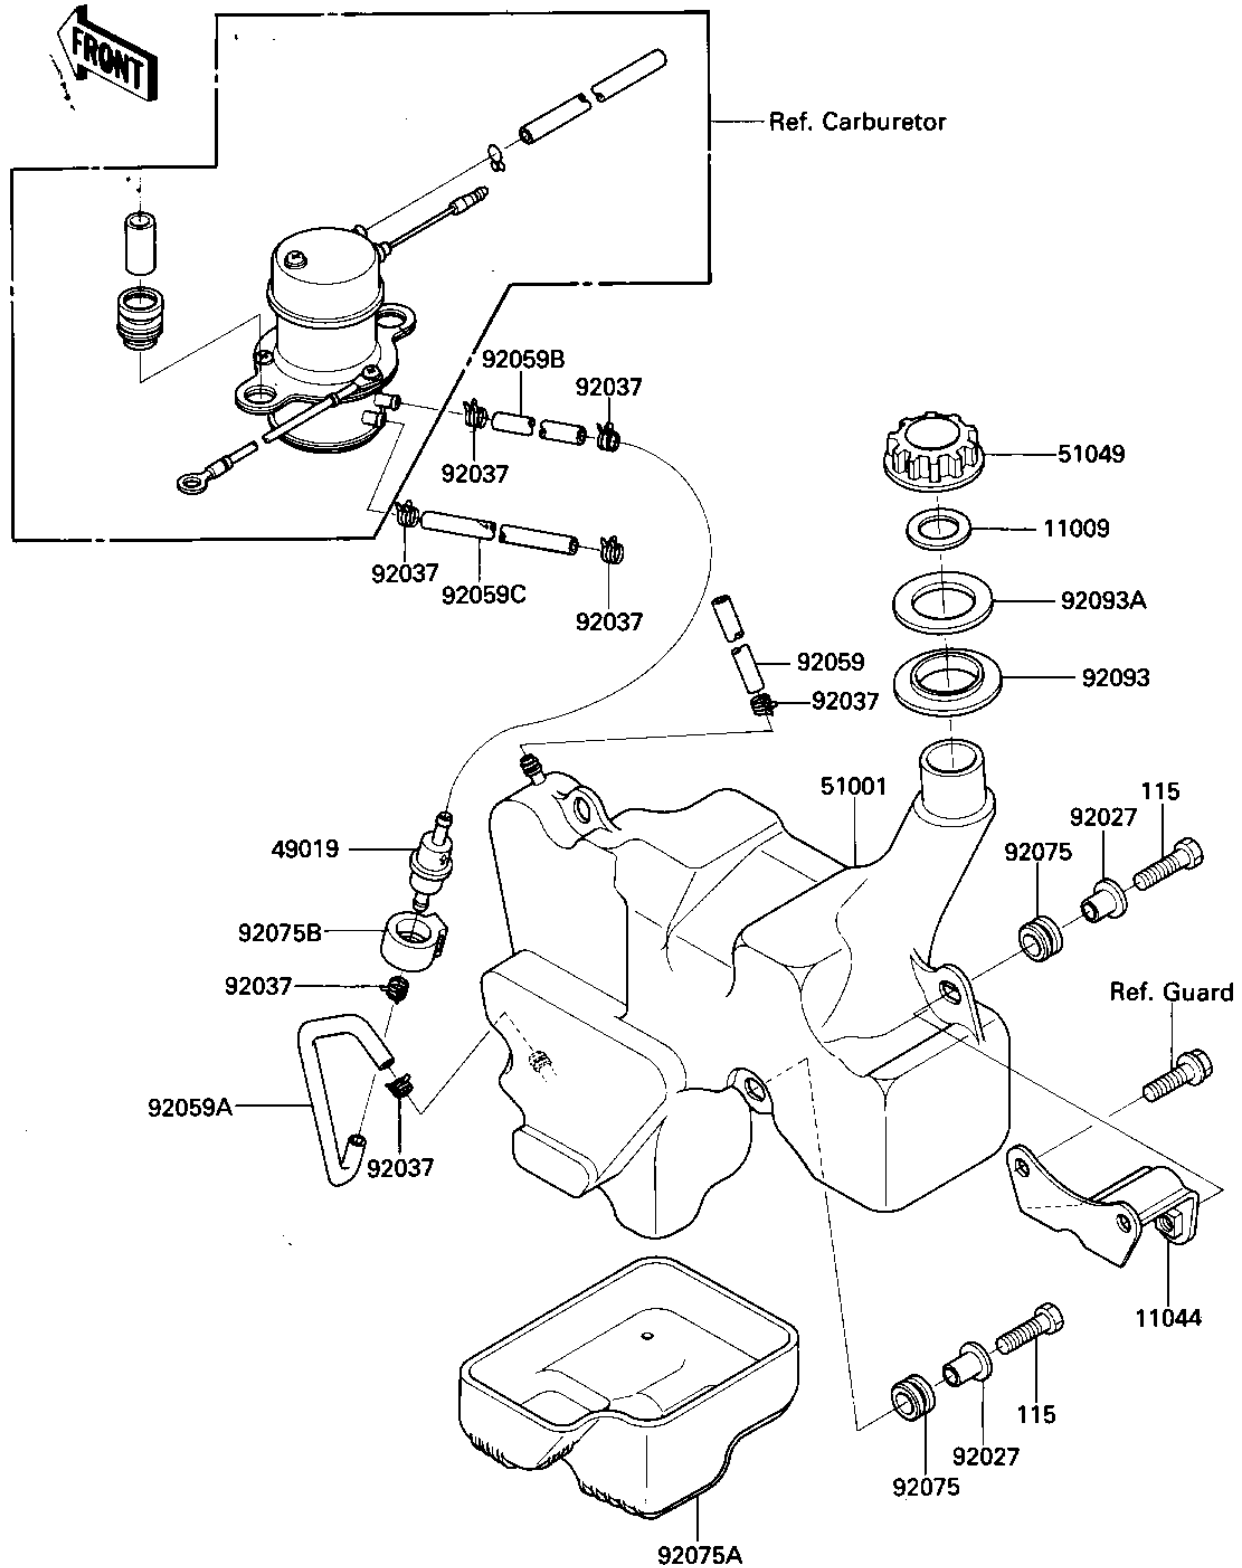

1985 Bayou 185

PARTS DIAGRAM

FUEL TANK

F2410-0285

1985 Bayou 185

PARTS LIST

FUEL TANK

ITEM NAME	PART NUMBER	QUANTITY
GASKET,FUEL TANK CAP (Ref # 11009)	11009-3020	1
BRACKET (Ref # 11044)	11043-1876	1
FILTER-FUEL (Ref # 49019)	49019-1053	1
TANK-COMP-FUEL (Ref # 51001)	51001-1192	1
CAP,FUEL TANK (Ref # 51049)	51049-3001	1
COLLAR,FUEL TANK FITT (Ref # 92027)	92027-1134	3
CLAMP (Ref # 92037)	92037-1462	7
TUBE,6.5X11.5X800 (Ref # 92059)	92059-1542	1
TUBE (Ref # 92059A)	92059-1553	1
TUBE (Ref # 92059B)	92059-1554	1
TUBE (Ref # 92059C)	92059-1596	1
DAMPER RUBB TANK FRNT (Ref # 92075)	92075-013	3
DAMPER,FUEL TANK (Ref # 92075A)	92075-1663	1
DAMPER (Ref # 92075B)	92075-1701	1
SEAL,FUEL TANK CAP (Ref # 92093)	92093-1175	1
SEAL,FUEL TANK CAP (Ref # 92093A)	92093-1176	1
BOLT-SMALL-UPSET,8X30 (Ref # 115)	115G0830	3