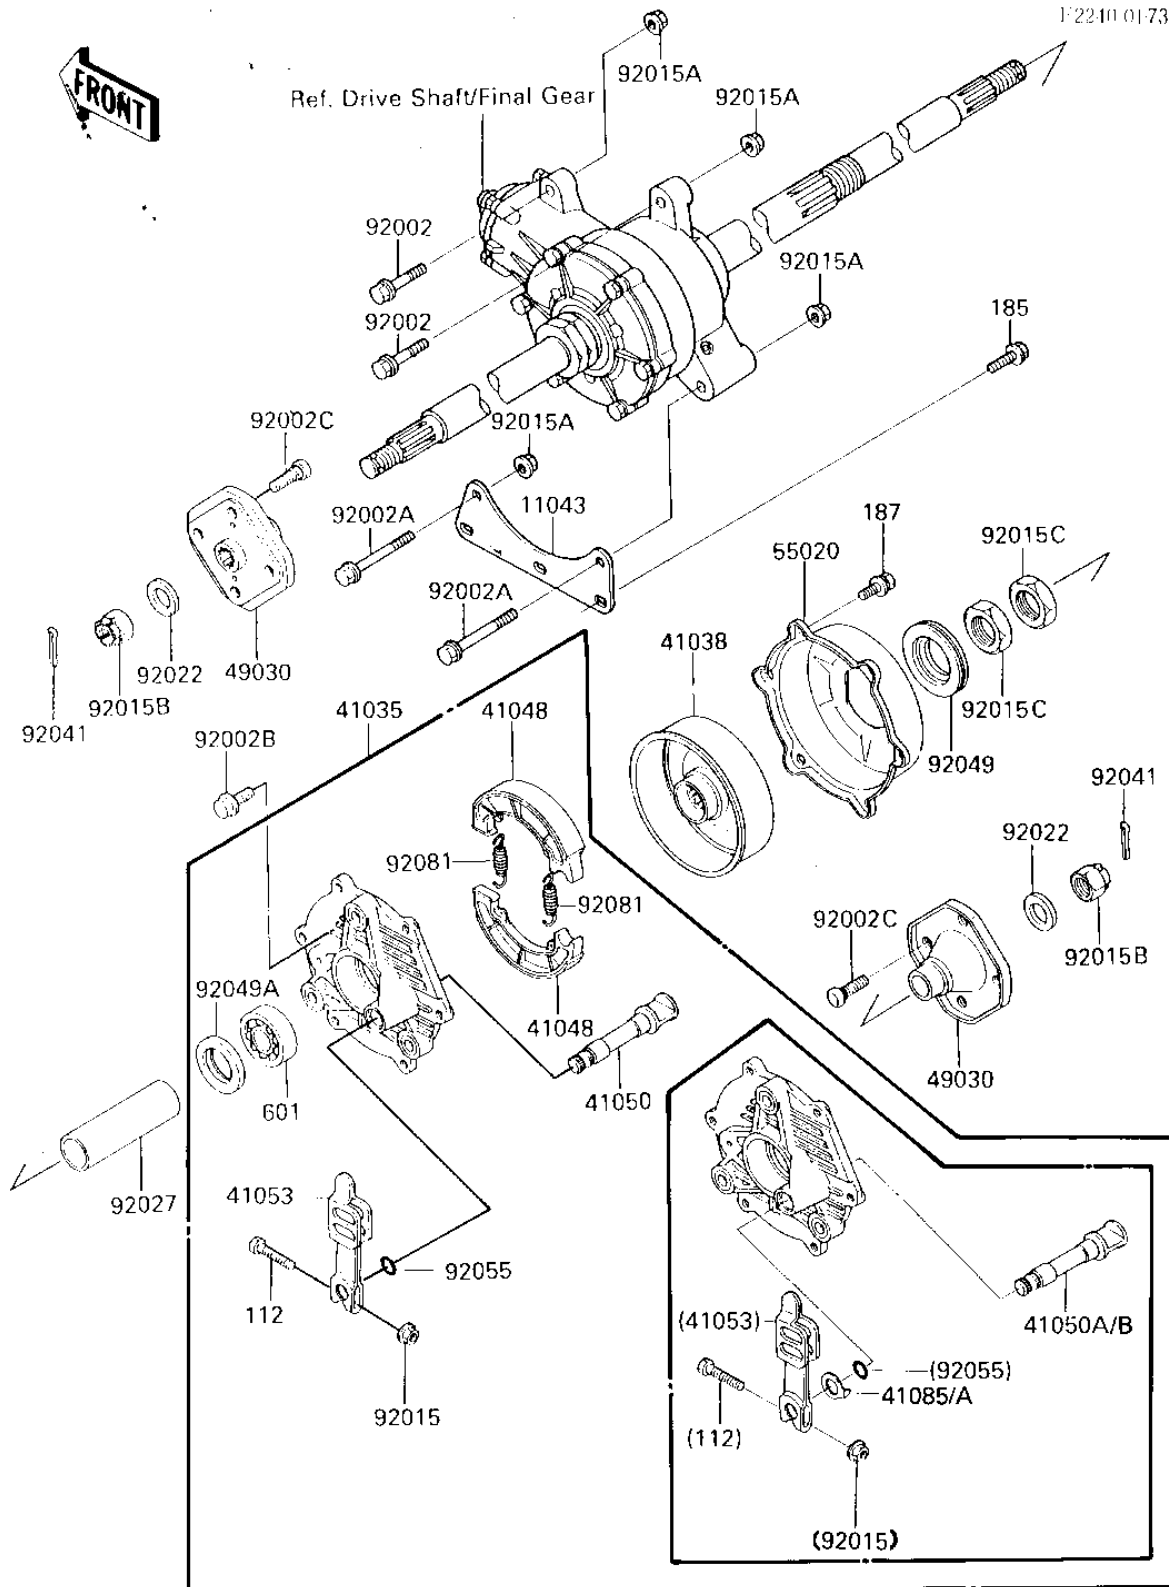

1985 Bayou 185

PARTS DIAGRAM

REAR HUB/BRAKE (F/NO.012887-)

1985 Bayou 185

PARTS LIST

REAR HUB/BRAKE (F/NO.012887-)

ITEM NAME	PART NUMBER	QUANTITY
BRACKET (Ref # 11043)	11043-1550	1
PANEL-ASSY-BRAKE,RR (Ref # 41035)	41035-1246	1
DRUM,RR BRAKE (Ref # 41038)	41038-1163	1
SHOE-BRAKE (Ref # 41048)	41048-1069	2
CAM-BRAKE (Ref # 41050)	41050-1057	1
CAM-BRAKE (Ref # 41050B)	41050-1062	1
LEVER-BRAKE CAM (Ref # 41053)	41053-1056	1
INDICATOR (Ref # 41085A)	41085-1053	1
HUB,RR (Ref # 49030)	49030-1076	2
GUARD,RR BRAKE DRUM (Ref # 55020)	55020-1175	1
BOLT,FLANGED,10X38 (Ref # 92002)	92002-1313	2
BOLT,FLANGED,10X70 (Ref # 92002A)	92002-1315	2
BOLT,FLANGED,10X20 (Ref # 92002B)	92002-1368	3
BOLT,10MM (Ref # 92002C)	92002-1459	8
NUT,6MM (Ref # 92015)	41072-007	1
NUT,FLANGED,10MM (Ref # 92015A)	92015-1428	4
NUT CASTLE,18MM (Ref # 92015B)	42045-018	2
NUT,LOCK,32MM (Ref # 92015C)	92015-1493	2
WASHER,18.3X34X4.5 (Ref # 92022)	92022-1658	2
COLLAR,RR HUB,L=124.5 (Ref # 92027)	92027-1758	1
COTTER,4.0X35 (Ref # 92041)	92041-1053	2
SEAL-OIL,RR BRAKE DRU (Ref # 92049)	92049-1194	1
SEAL-OIL,REAR HUB (Ref # 92049A)	92049-4001	1
RING-O,ID=16.8 (Ref # 92055)	92055-1258	1
SPRING-BRAKE SHOE (Ref # 92081)	42020-004	2
BOLT-UPSET (Ref # 112)	112H0640	1
BOLT-UPSET-WSP-SMALL (Ref # 185)	185H0818	3
BOLT 6X14 (Ref # 187)	187B0614	6
BEARING-BALL (Ref # 601)	601A6007UU	1