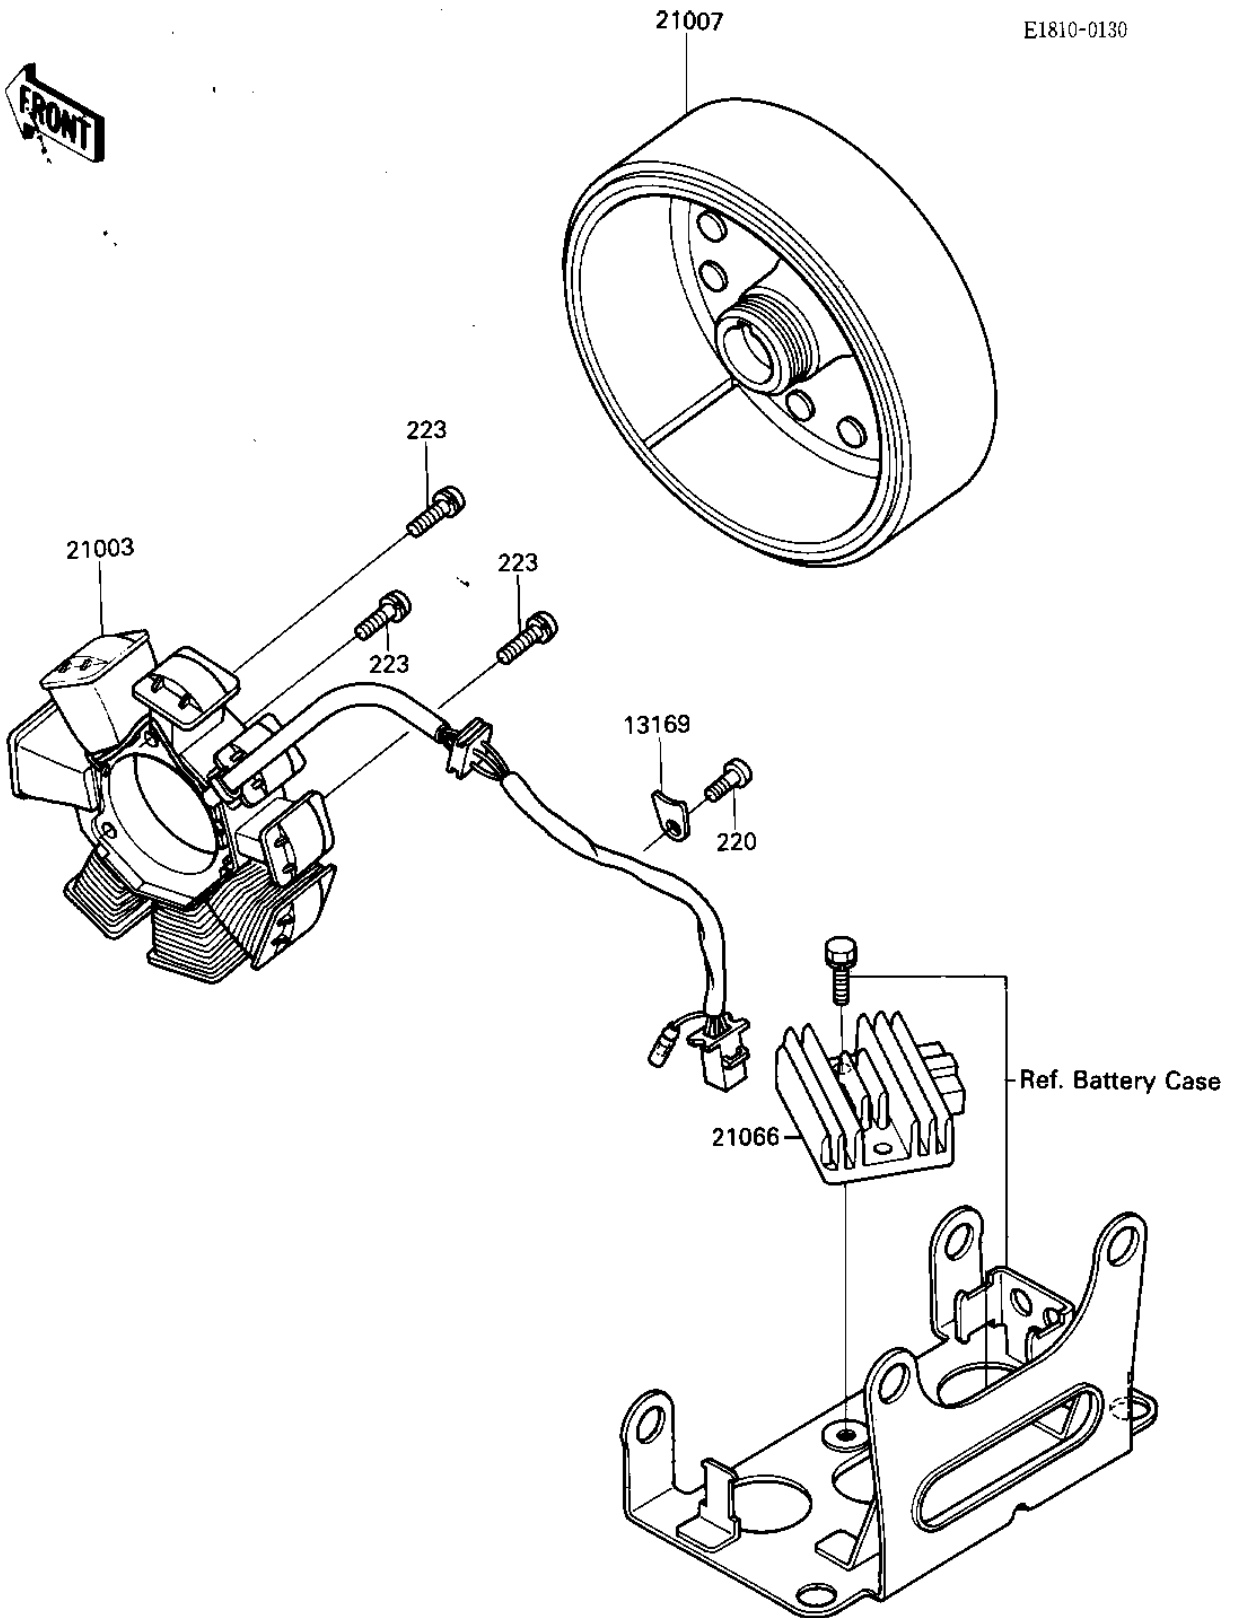

1985 Bayou 185

PARTS DIAGRAM

GENERATOR/REGULATOR

1985 Bayou 185

PARTS LIST

GENERATOR/REGULATOR

ITEM NAME	PART NUMBER	QUANTITY
PLATE,HARNESS (Ref # 13169)	13169-1788	1
STATOR (Ref # 21003)	21003-1135	1
ROTOR (Ref # 21007)	21007-1134	1
REGULATOR-VOLTAGE (Ref # 21066)	21066-1052	1
SCREW PAN HEAD 6X12 (Ref # 220)	220B0612	1
SCREW-PAN-WS-CROS (Ref # 223)	223B0530	3