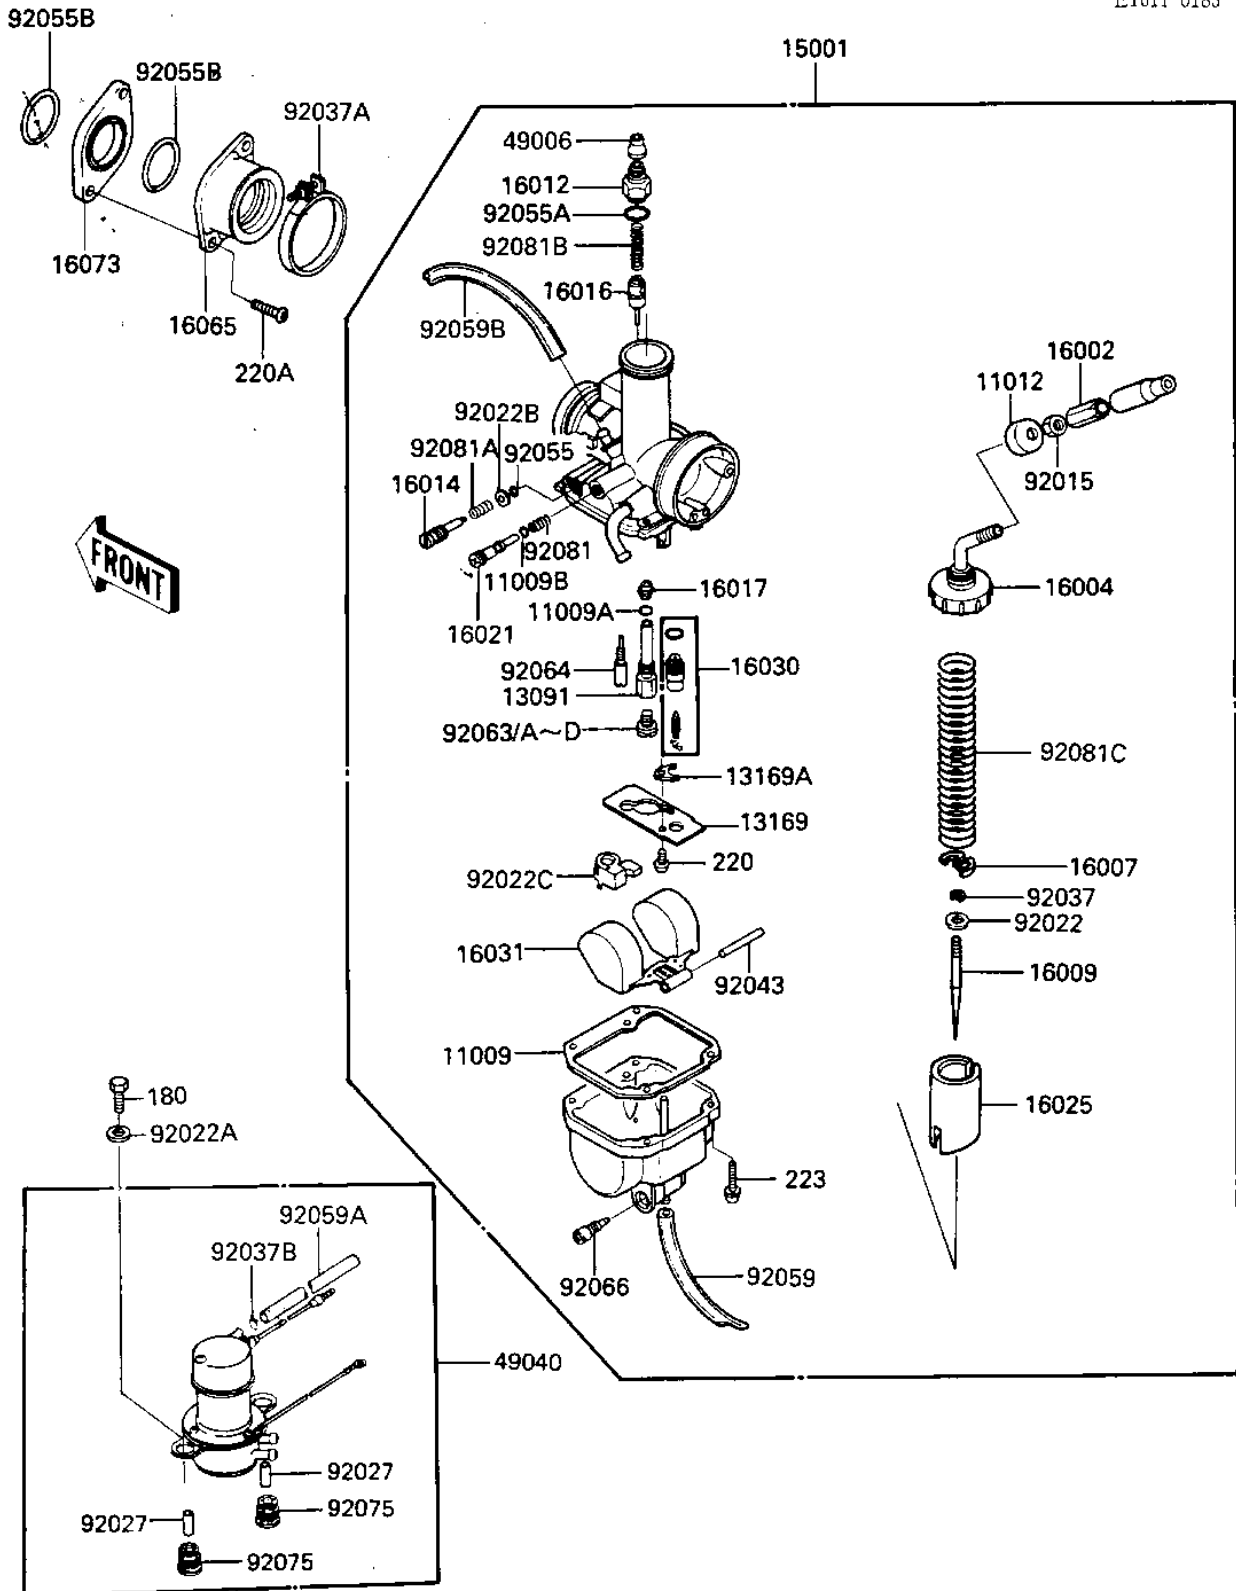

1985 Bayou 185

PARTS DIAGRAM

CARBURETOR/FUEL PUMP

E1611-0185

1985 Bayou 185

PARTS LIST

CARBURETOR/FUEL PUMP

ITEM NAME	PART NUMBER	QUANTITY
GASKET,FLOAT CHAMBER (Ref # 11009)	11009-1409	1
"O" RING,MAIN JET COV (Ref # 11009A)	16038-016	1
"O" RING (Ref # 11009B)	16038-022	1
CAP,CHAMBER CAP (Ref # 11012)	11012-1389	1
HOLDER,NEEDLE JET (Ref # 13091)	13091-1381	1
PLATE,FLOAT CHAMBER (Ref # 13169)	13169-1808	1
PLATE,LOCK (Ref # 13169A)	13169-1809	1
CARBURETOR-ASSY (Ref # 15001)	15001-1264	1
ADJUSTER-CABLE (Ref # 16002)	16002-1052	1
CAP-CHAMBER (Ref # 16004)	16004-1052	1
SEAT-SPRING,THROTTLE (Ref # 16007)	16007-1111	1
NEEDLE-JET,5J14-4 (Ref # 16009)	16009-1247	1
CAP-STARTER PLUNGER (Ref # 16012)	16012-1056	1
SCREW-PILOT AIR (Ref # 16014)	16014-1052	1
PLUNGER,STARTER (Ref # 16016)	16016-1056	1
JET-NEEDLE,0-2 (Ref # 16017)	16017-1244	1
SCREW-THROTTLE STOP (Ref # 16021)	16021-1111	1
VALVE-THROTTLE,CA3.5 (Ref # 16025)	16025-1117	1
VALVE-FLOAT,#1.0 (Ref # 16030)	16030-1055	1
FLOAT (Ref # 16031)	16031-1055	1
HOLDER-CARBURETOR (Ref # 16065)	16065-1109	1
INSULATOR (Ref # 16073)	16073-1053	1
BOOT,STARTER PLUNGER (Ref # 49006)	49006-1164	1
PUMP-FUEL (Ref # 49040)	49040-1053	1
NUT,CABLE ADJUST LOCK (Ref # 92015)	92015-1362	1
WASHER,THROTTLE VALVE (Ref # 92022)	92022-1024	1
WASHER,6.5X16X2 (Ref # 92022A)	92022-1565	2
WASHER,PILOT SCREW (Ref # 92022B)	92022-1187	1
WASHER,NEEDLE JET (Ref # 92022C)	92022-1530	1