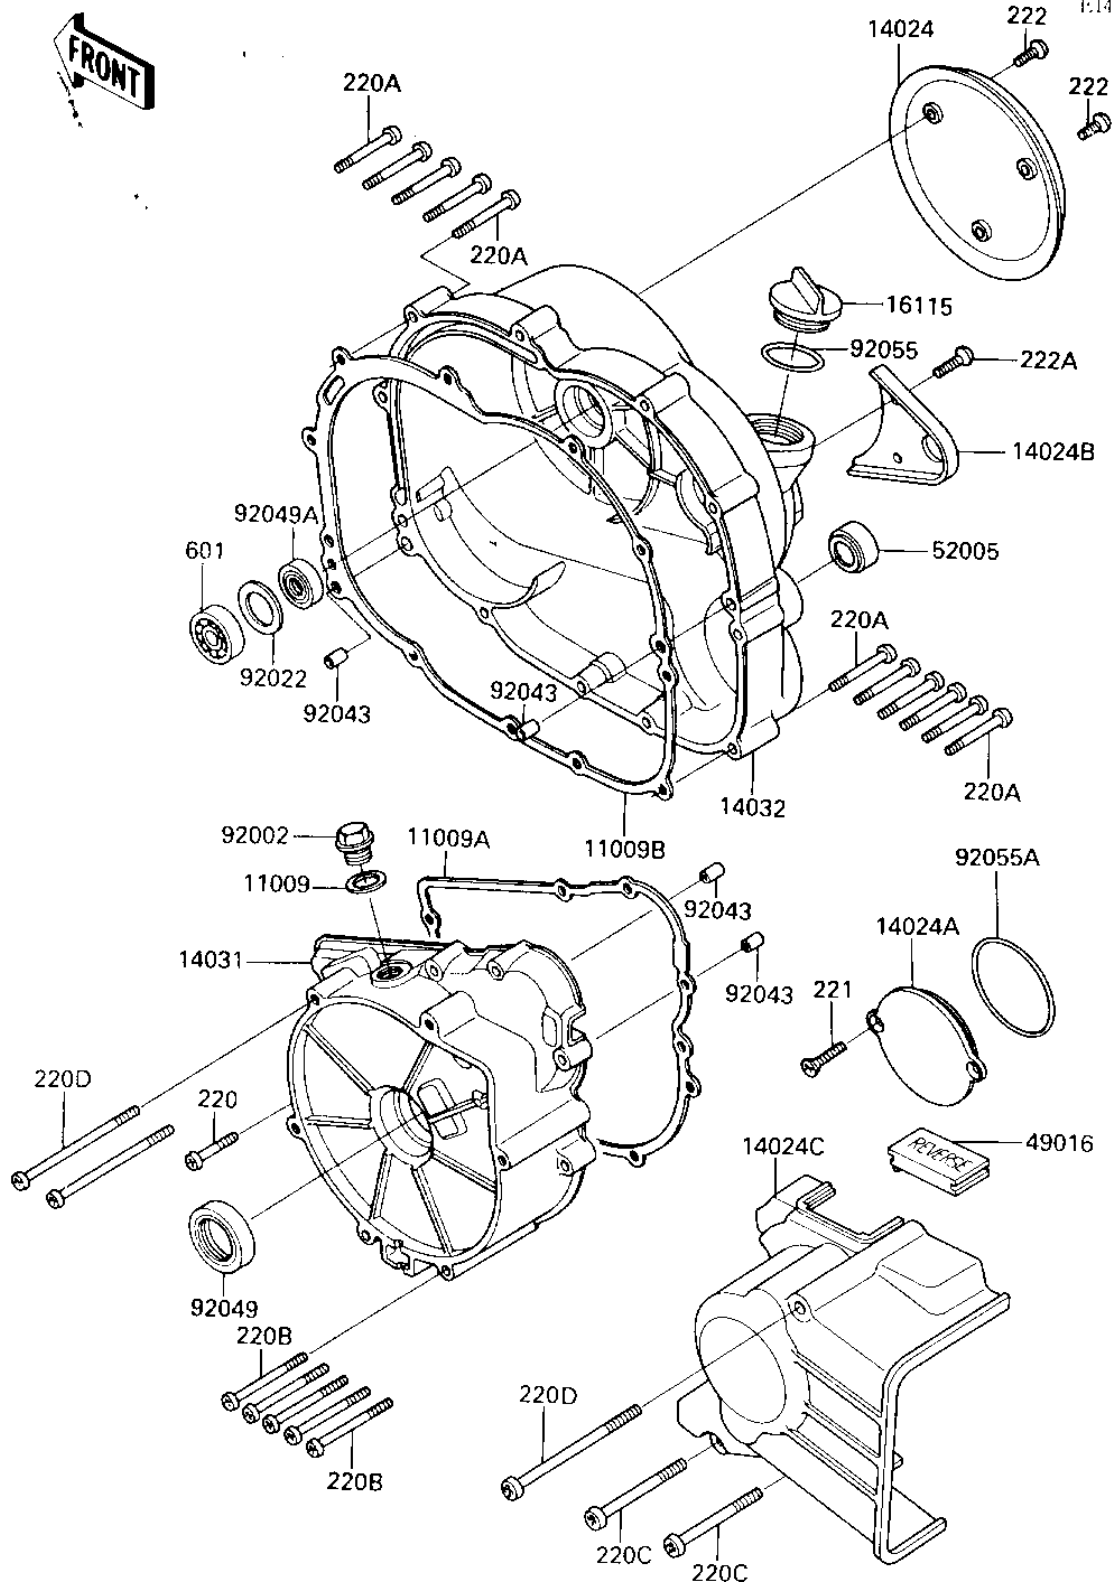

1985 Bayou 185

PARTS DIAGRAM

ENGINE COVERS

Kawasaki

Let the Good Times Roll®

E1431 0168

1985 Bayou 185

PARTS LIST

ENGINE COVERS

ITEM NAME	PART NUMBER	QUANTITY
GASKET,TENSIONER (Ref # 11009)	11009-1238	1
GASKET,GENERATOR COVE (Ref # 11009A)	11009-1393	1
GASKET,CLUTCH COVER (Ref # 11009B)	11009-1395	1
COVER,CLUTCH COVER (Ref # 14024)	14025-1807	1
COVER (Ref # 14024A)	14025-1813	1
COVER (Ref # 14024B)	14025-1838	1
COVER,GEAR CASE (Ref # 14024C)	14025-1940	1
COVER-GENERATOR (Ref # 14031)	14031-1173	1
COVER-CLUTCH (Ref # 14032)	14032-1158	1
CAP-OIL FILLER (Ref # 16115)	16115-1009	1
COVER-SEAL,REVERSE (Ref # 49016)	49016-1107	1
GAUGE,OIL LEVEL (Ref # 52005)	52005-1009	1
BOLT,14X10 (Ref # 92002)	92002-1513	1
WASHER,21X31.5X1.0 (Ref # 92022)	92022-1624	1
PIN-DOWEL (Ref # 92043)	92042-007	4
SEAL-OIL (Ref # 92049)	92049-1317	1
SEAL-OIL (Ref # 92049A)	92049-1191	1
"O" RING,31MM (Ref # 92055)	92055-049	1
RING-0,55MM (Ref # 92055A)	92055-1120	1
SCREW-PAN-CROS,6X25,B (Ref # 220)	220C0625	1
SCREW-PAN HEAD,6X30 (Ref # 220A)	220C0630	11
SCREW-PAN-CROS,6X35,B (Ref # 220B)	220C0635	5
SCREW-PAN-CROS (Ref # 220C)	220C0650	2
SCREW-PAN-CROS,6X70 (Ref # 220D)	220C0670	3
SCREW 6X18 (Ref # 221)	221B0618	2
SCREW-CSK-RD-CROS (Ref # 222)	222C0510	3
SCREW-CSK-RD-CROS (Ref # 222A)	222C0518	2
BEARING BALL #6201 (Ref # 601)	601B6201	1