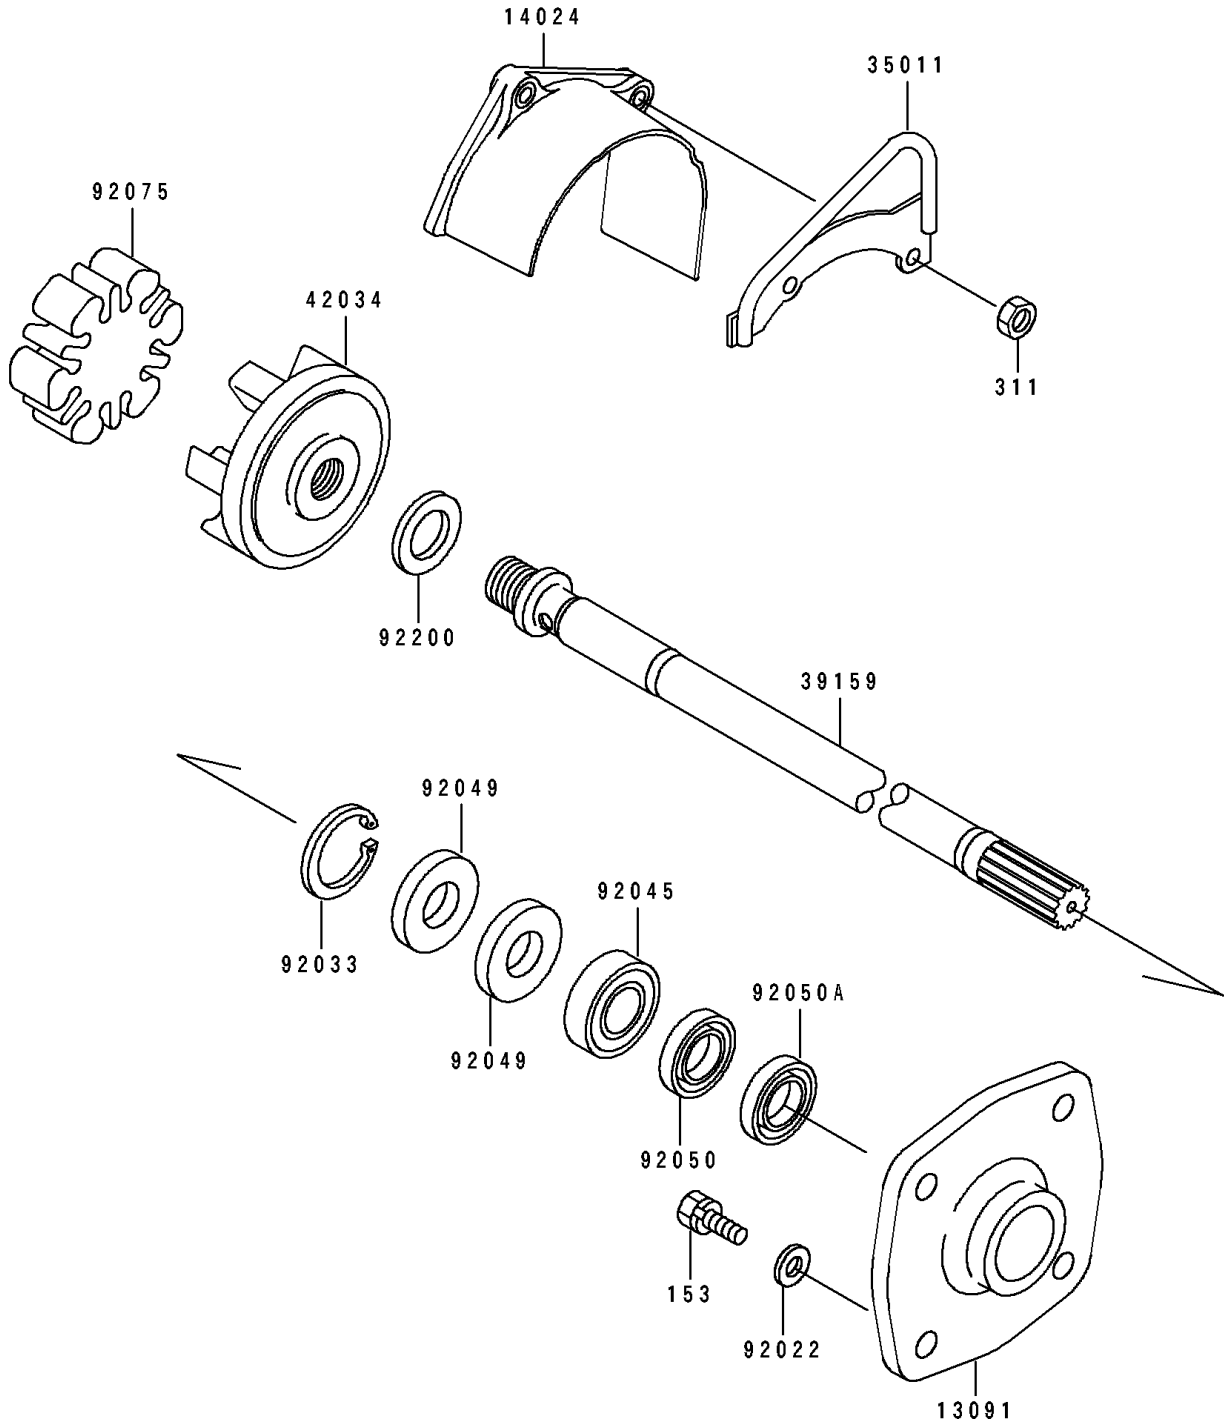

1994 XiR

PARTS DIAGRAM

Drive Shaft

E3134

1994 XiR

PARTS LIST

Drive Shaft

Kawasaki

Let the Good Times Roll®

ITEM NAME

PART NUMBER

QUANTITY
