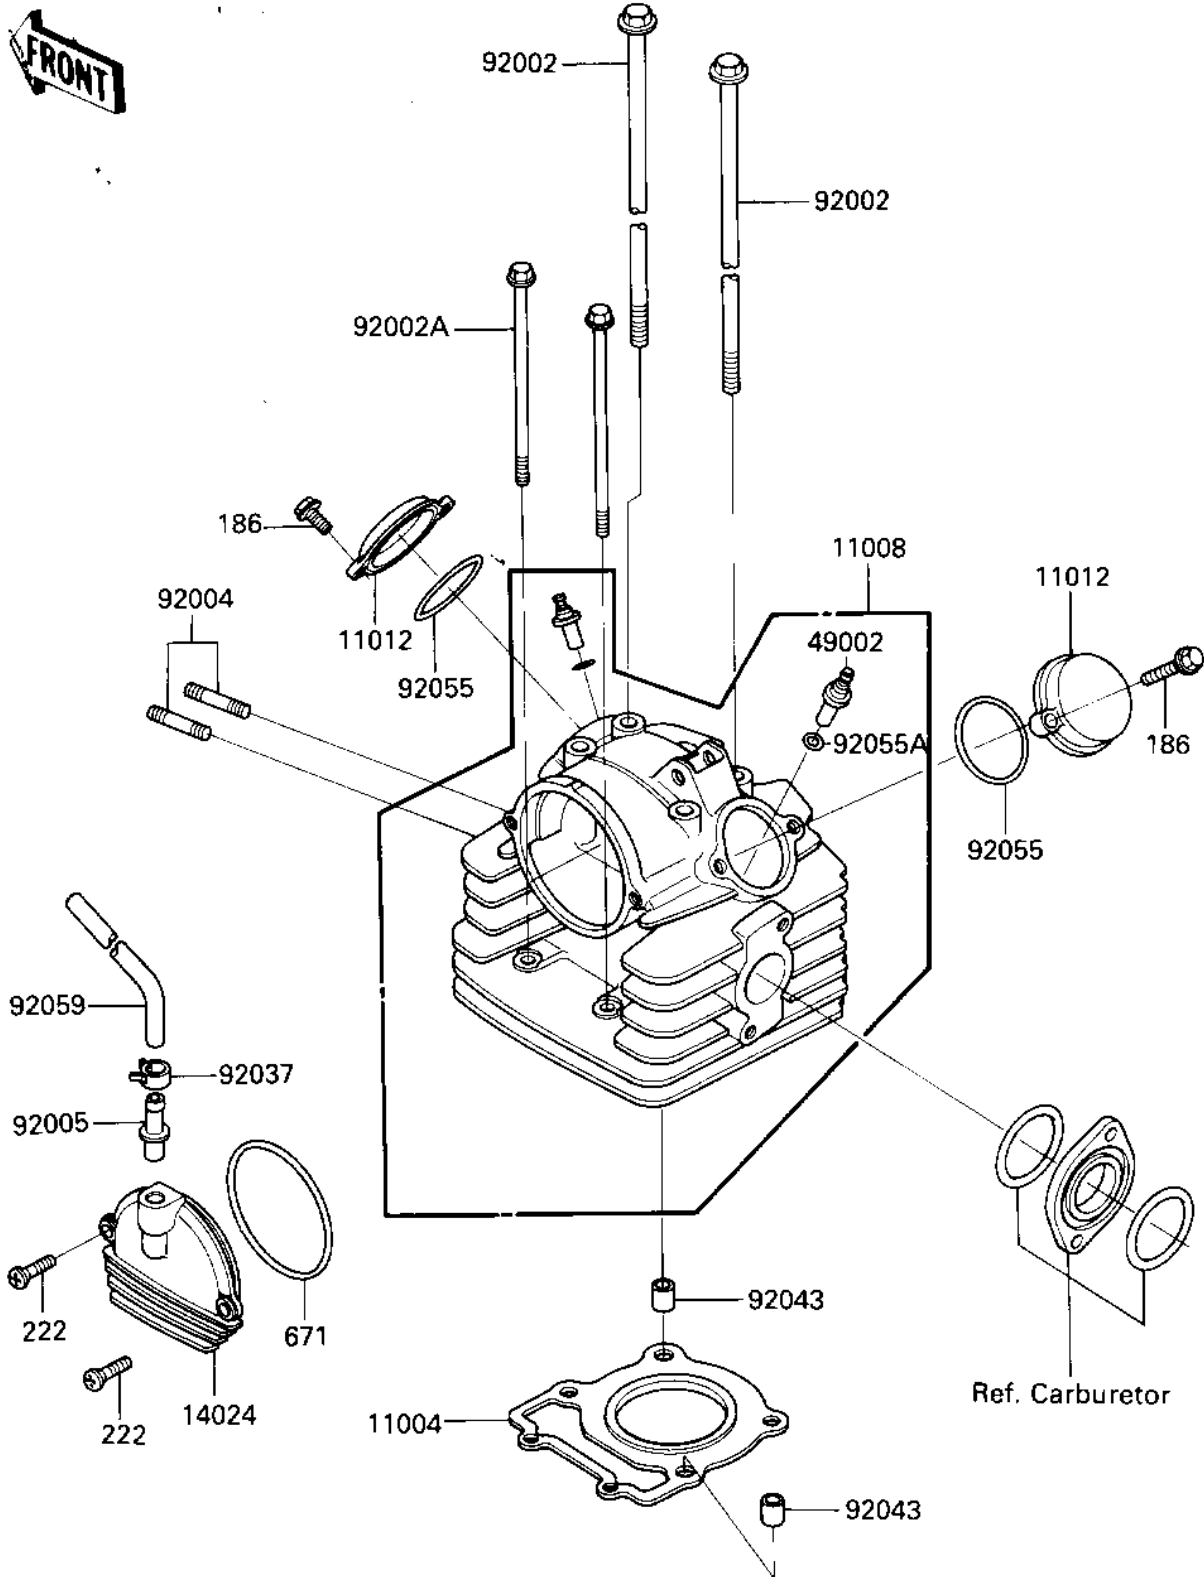

1985 Bayou 185

PARTS DIAGRAM CYLINDER HEAD

E1111-0168

1985 Bayou 185

PARTS LIST CYLINDER HEAD

ITEM NAME	PART NUMBER	QUANTITY
GASKET-HEAD (Ref # 11004)	11004-1124	1
HEAD-COMP-CYLINDER (Ref # 11008)	11008-1152	1
CAP,ROCKER ARM (Ref # 11012)	11012-1486	2
COVER,CAMSHAFT (Ref # 14024)	14025-1974	1
GUIDE-VALVE (Ref # 49002)	49002-1058	2
BOLT,8X207 (Ref # 92002)	92001-1892	4
BOLT,6X97 (Ref # 92002A)	92001-1893	2
STUD,6X30 (Ref # 92004)	92004-1128	2
FITTING,BREATHER PIPE (Ref # 92005)	92005-1124	1
CLAMP (Ref # 92037)	92037-1181	1
PIN,DOWEL,10X8.2X14 (Ref # 92043)	92043-1037	2
"O" RING,53.5MM (Ref # 92055)	92055-112	2
RING-O,VALVE GUIDE (Ref # 92055A)	92055-1177	2
TUBE (Ref # 92059)	92059-1552	1
BOLT-UPSET-WP (Ref # 186)	186G0625	4
SCREW,OVL CNTSNK,6X16 (Ref # 222)	222E0616	2
"O" RING,95MM (Ref # 671)	671B2595	1