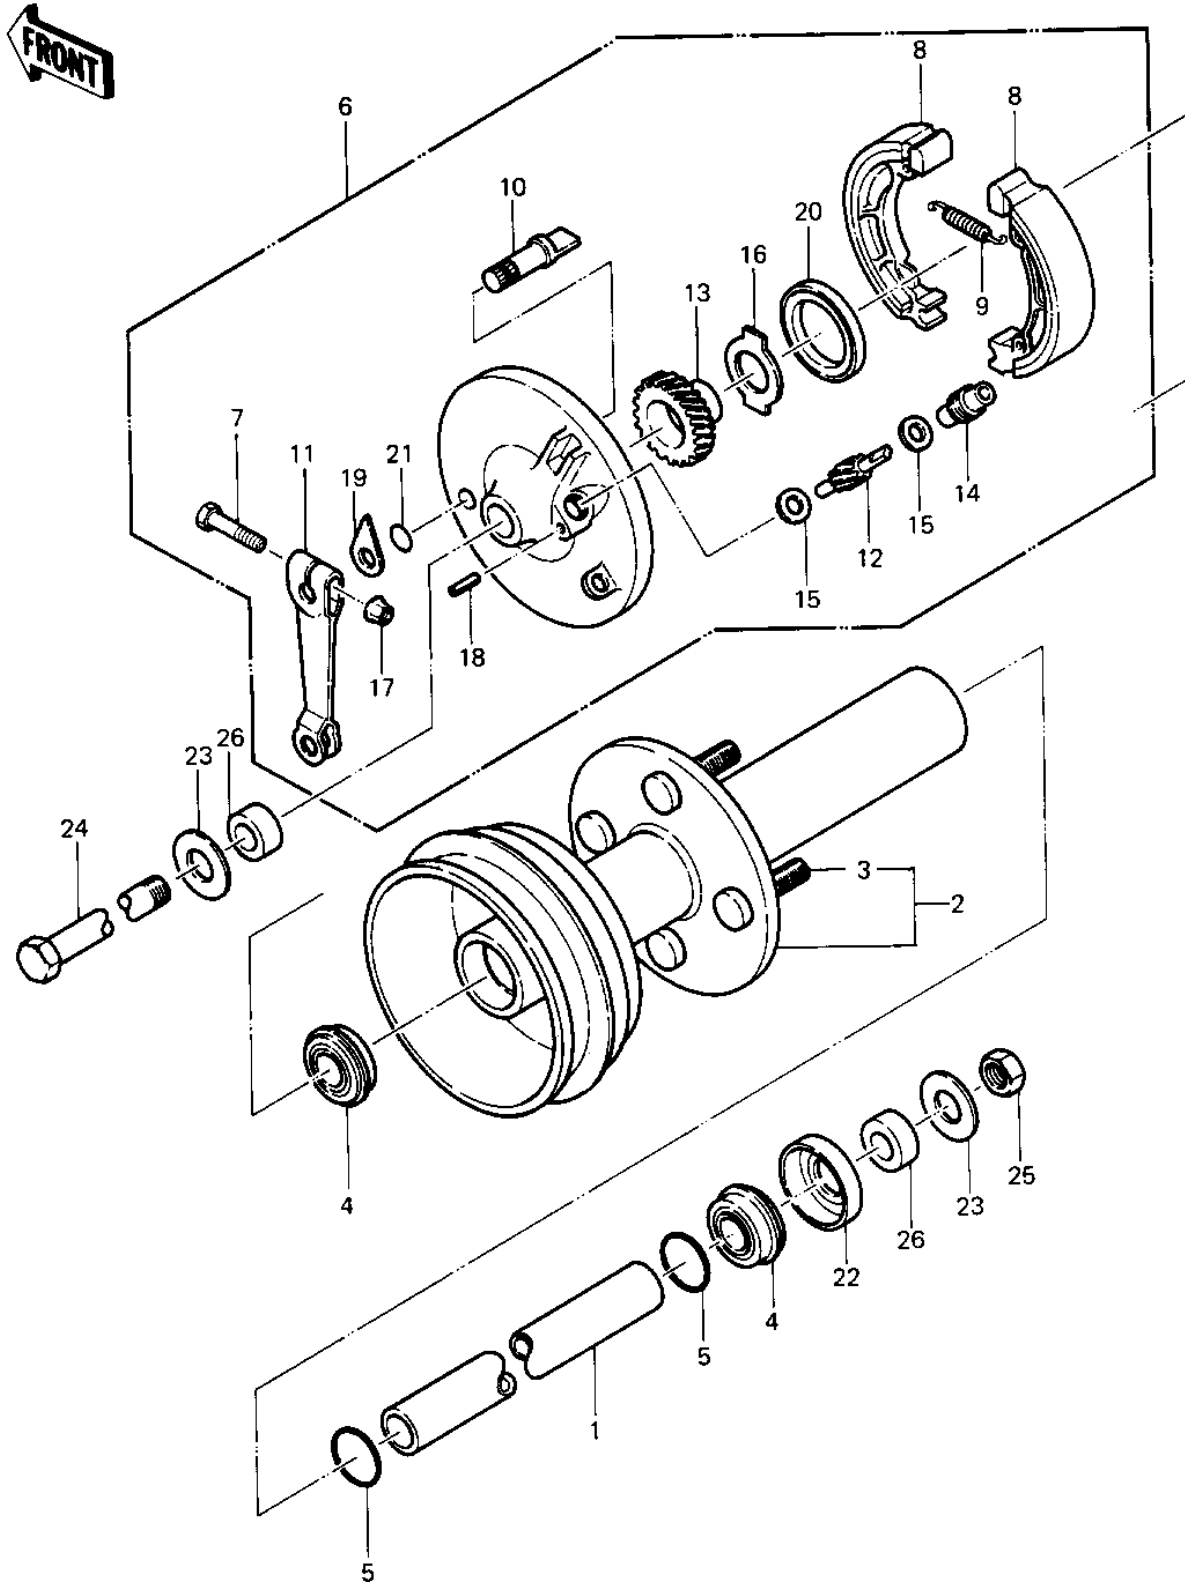

1984 Police

PARTS DIAGRAM FRONT HUB/BRAKE

1041

1984 Police

PARTS LIST

FRONT HUB/BRAKE

Kawasaki

Let the Good Times Roll®

ITEM NAME

PART NUMBER

QUANTITY
