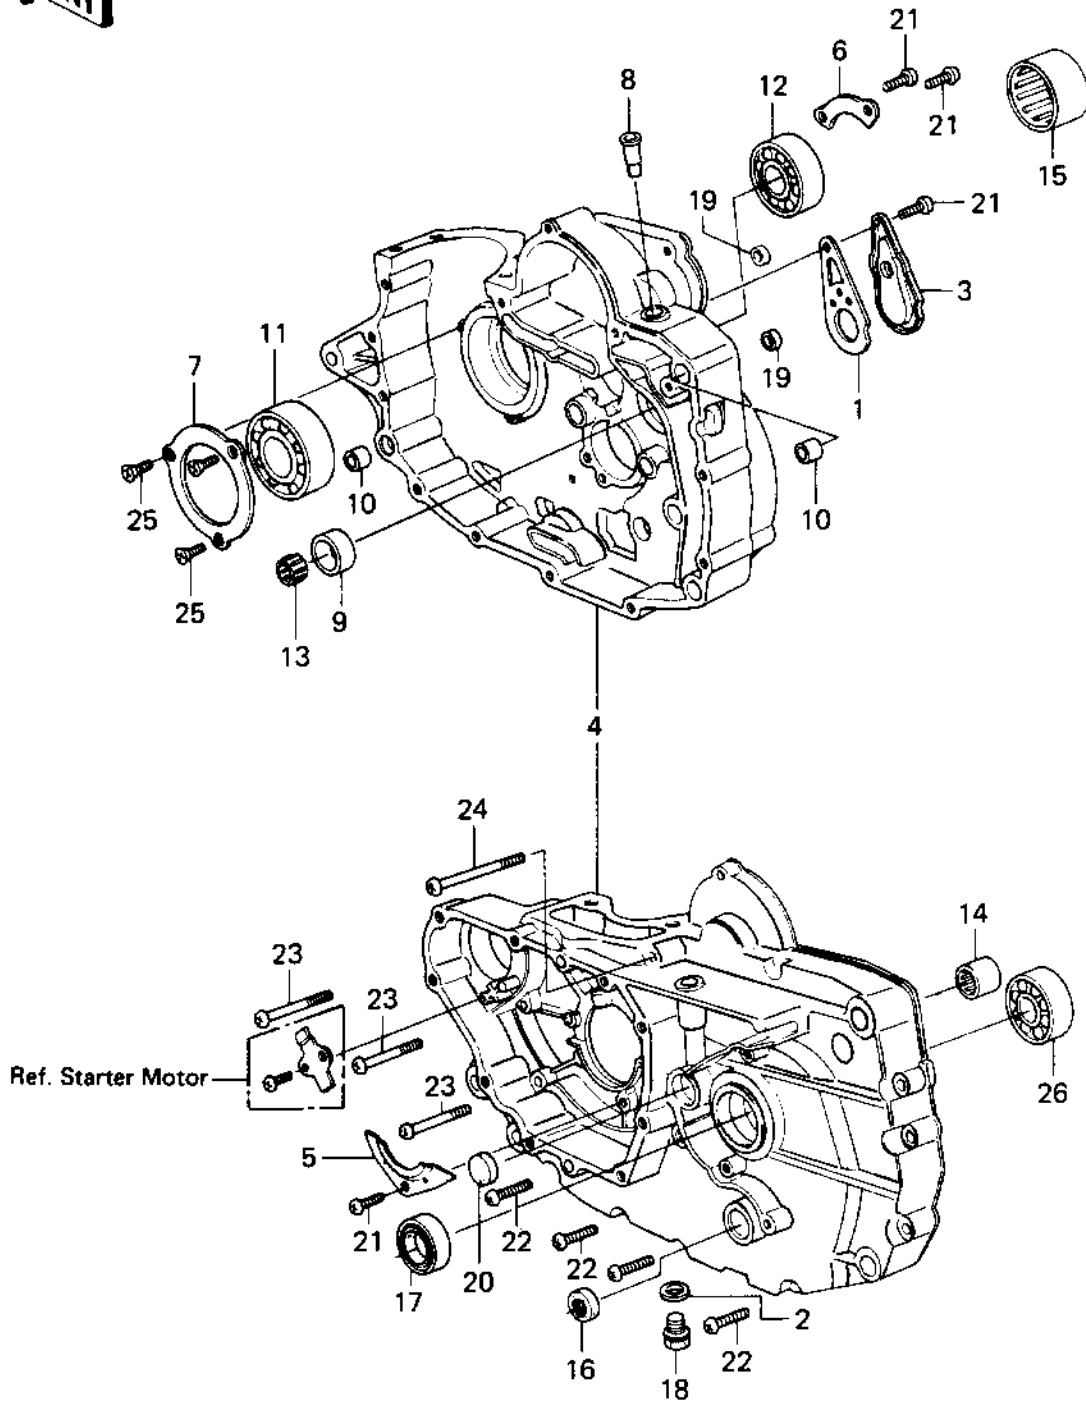

1984 Police

PARTS DIAGRAM

CRANKCASE

E1411-0082

1984 Police

PARTS LIST

CRANKCASE

Kawasaki

Let the Good Times Roll®

ITEM NAME

PART NUMBER

QUANTITY
