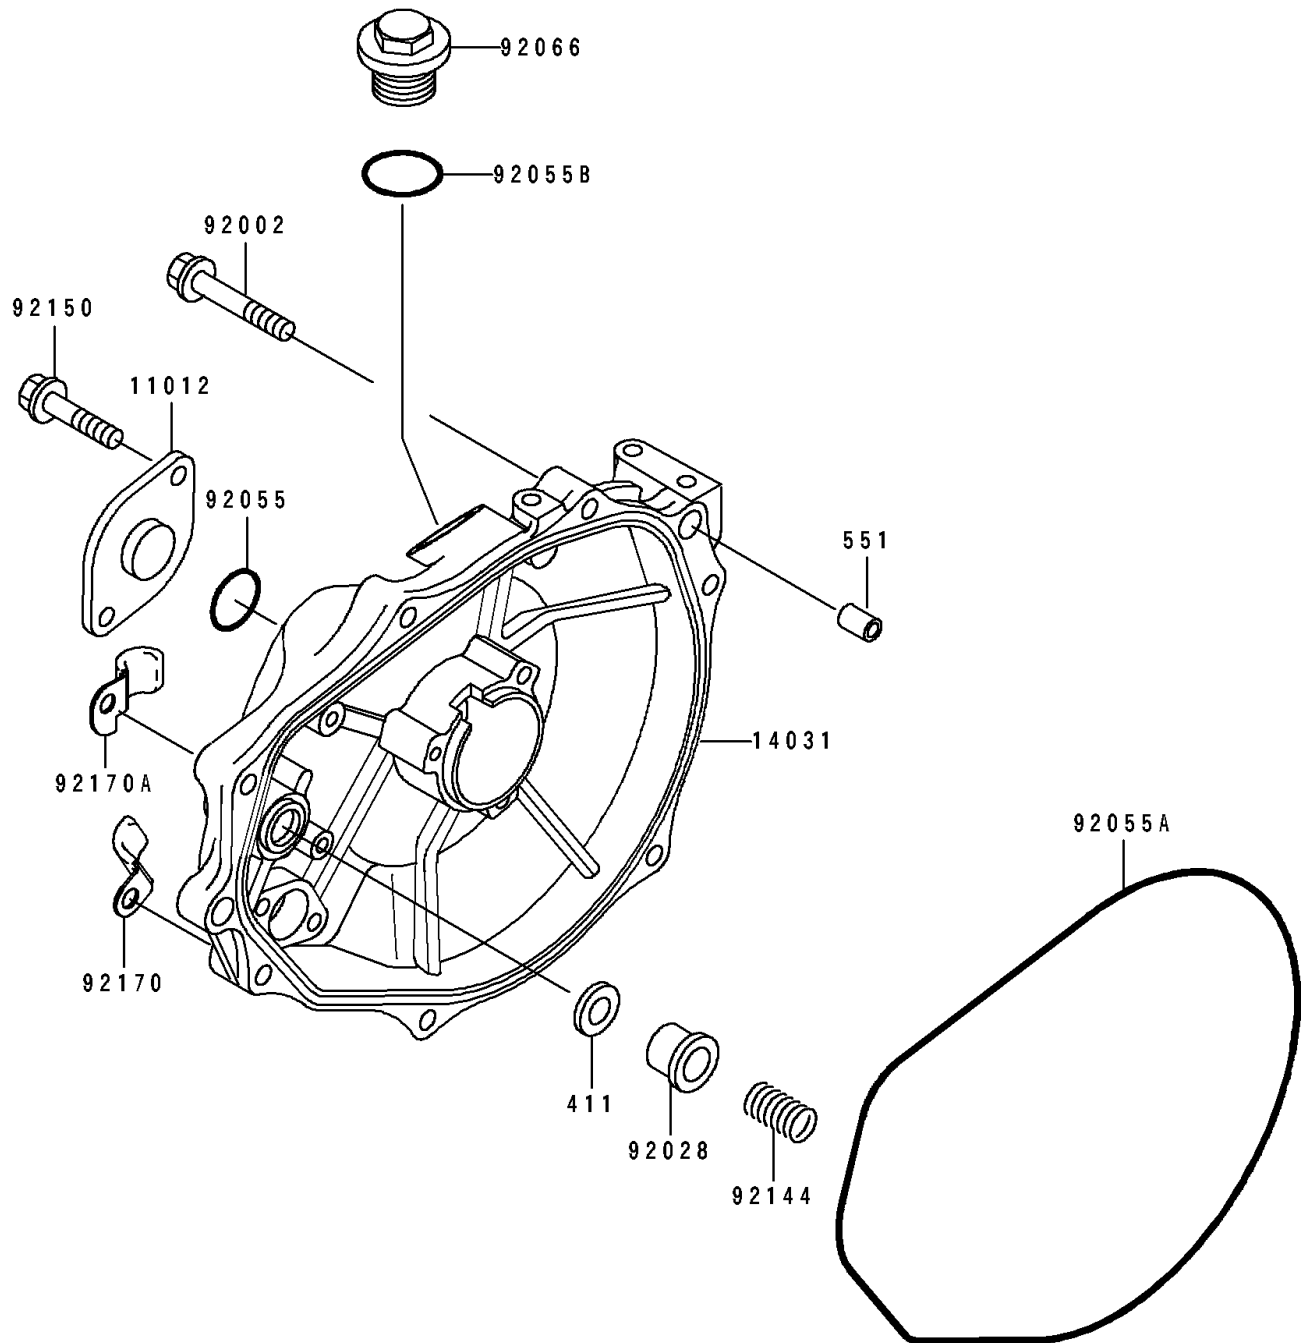

1994 XiR

PARTS DIAGRAM

Engine Cover(s)

E1431

1994 XiR

PARTS LIST

Engine Cover(s)

Kawasaki

Let the Good Times Roll®

ITEM NAME

PART NUMBER

QUANTITY
