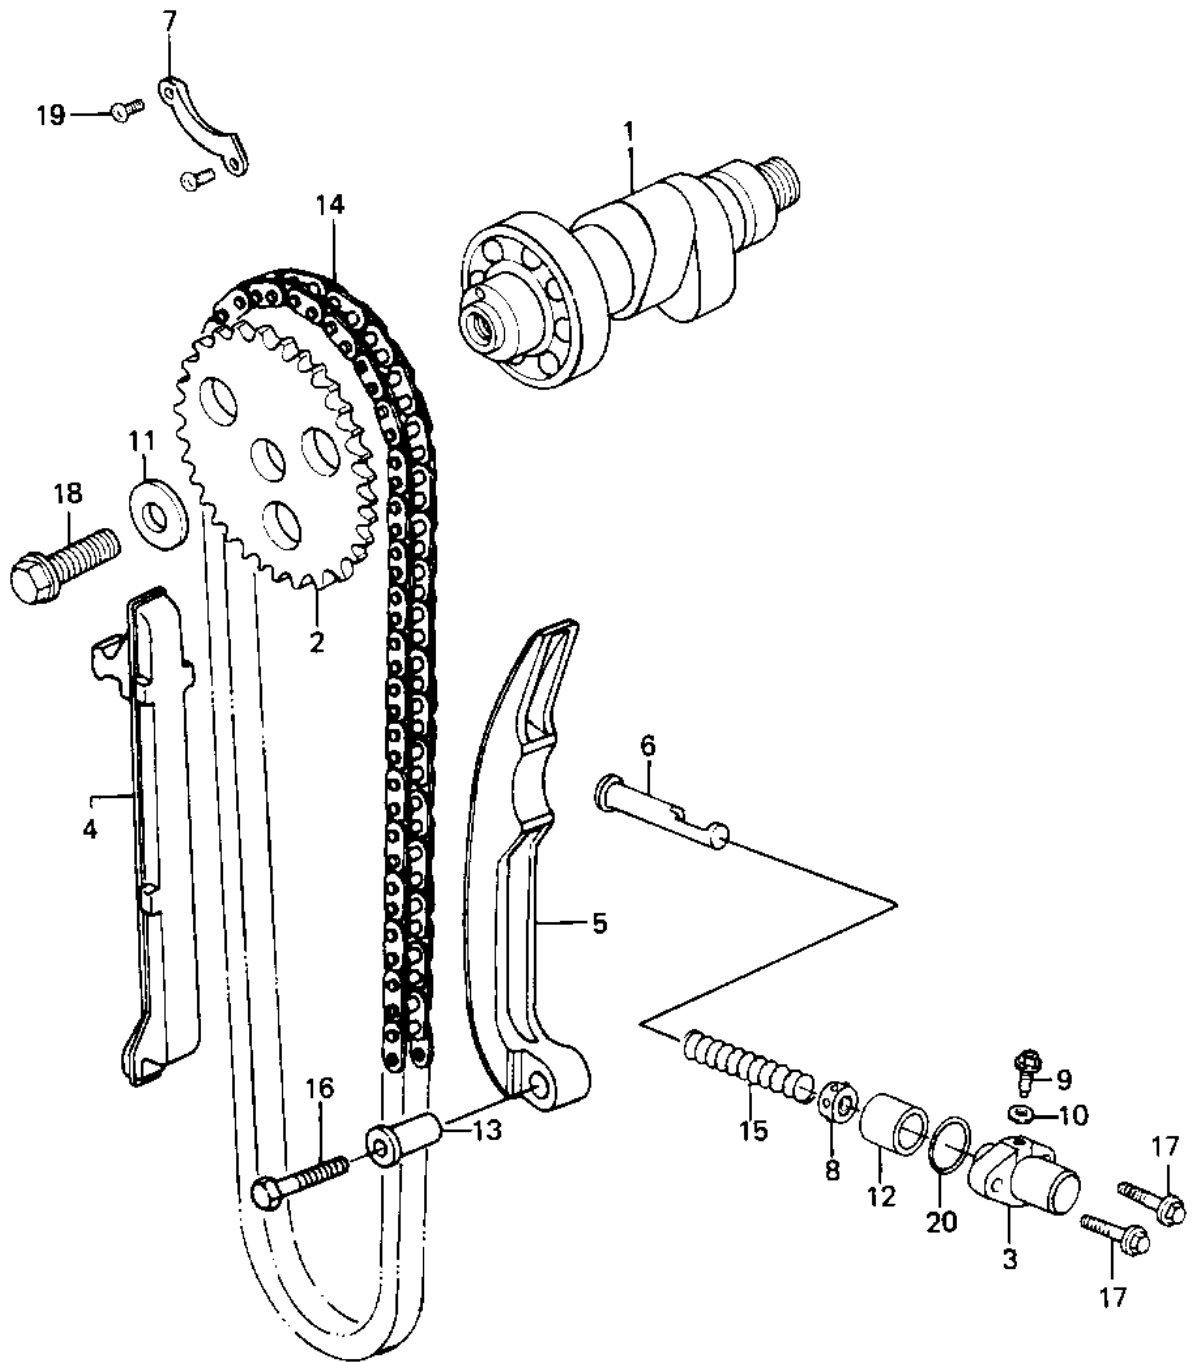

1984 Police

PARTS DIAGRAM

CAMSHAFT/CHAIN/TENSIONER

F1230-0030

1984 Police

PARTS LIST

CAMSHAFT/CHAIN/TENSIONER

Kawasaki

Let the Good Times Roll®

ITEM NAME

PART NUMBER

QUANTITY
