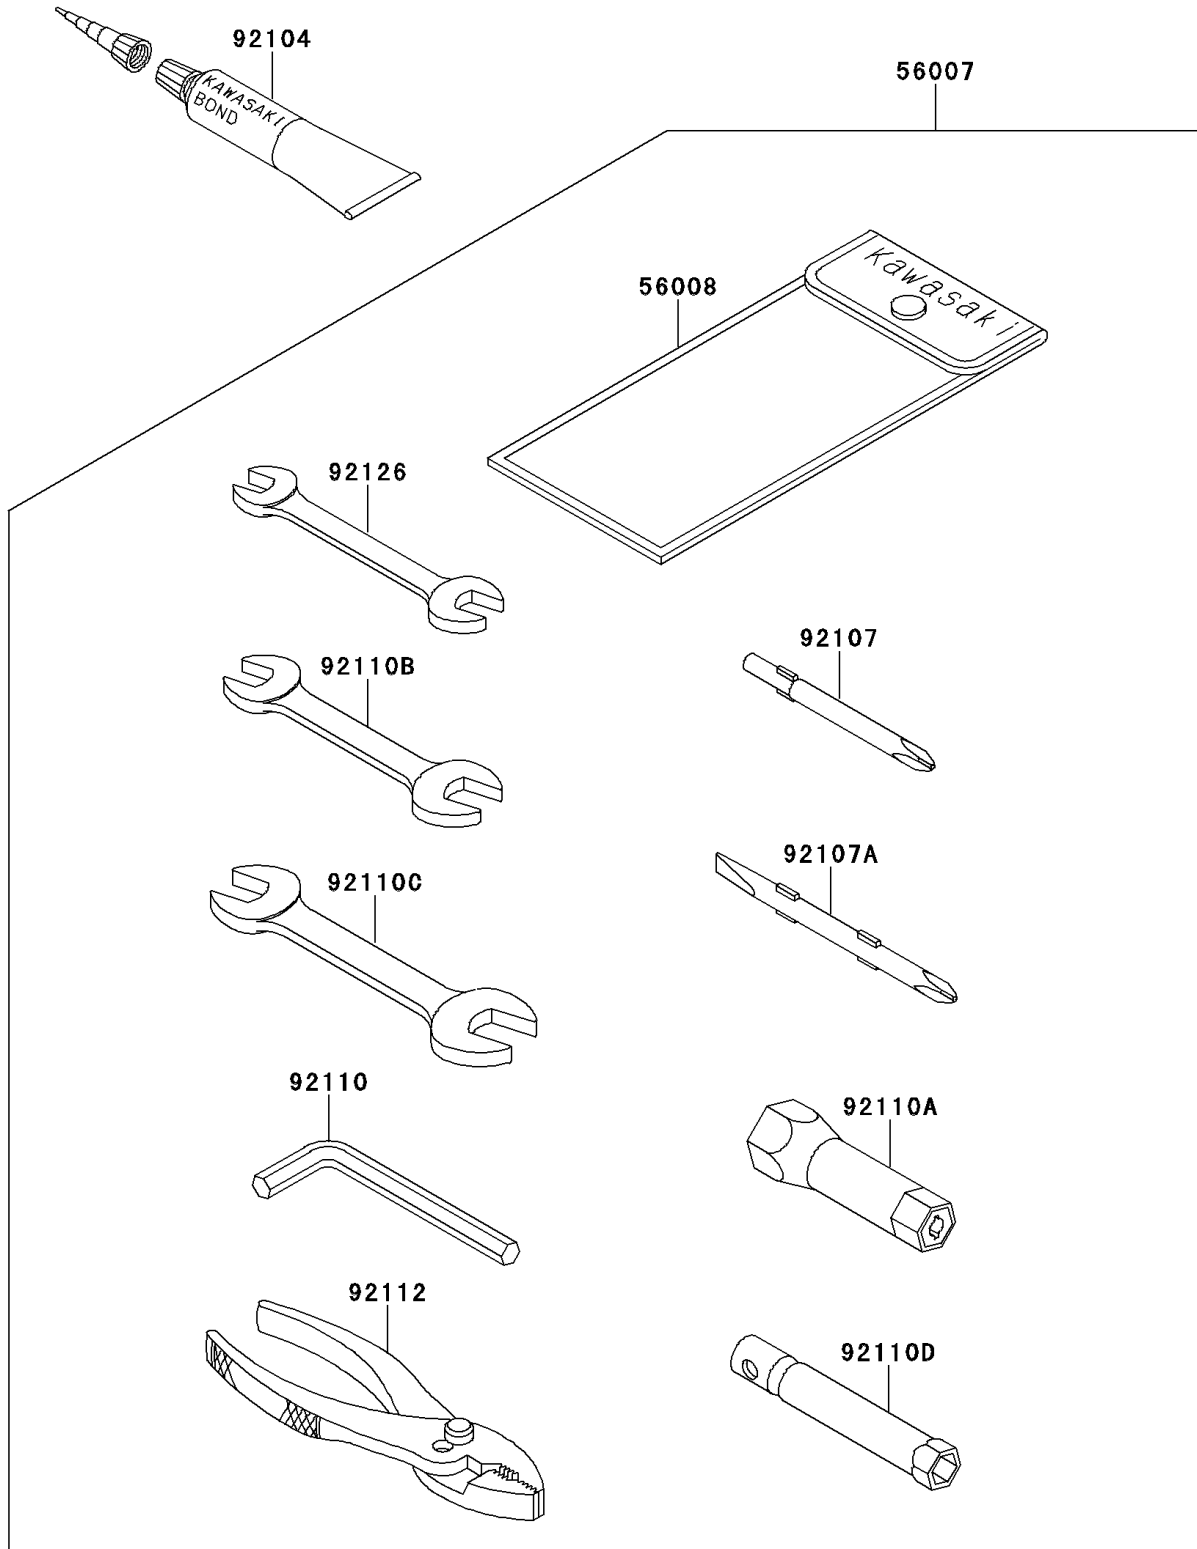

1997 750 ZXi

PARTS DIAGRAM

Owner's Tools

F3182

1997 750 ZXi

PARTS LIST

Owner's Tools

ITEM NAME

PART NUMBER

QUANTITY
