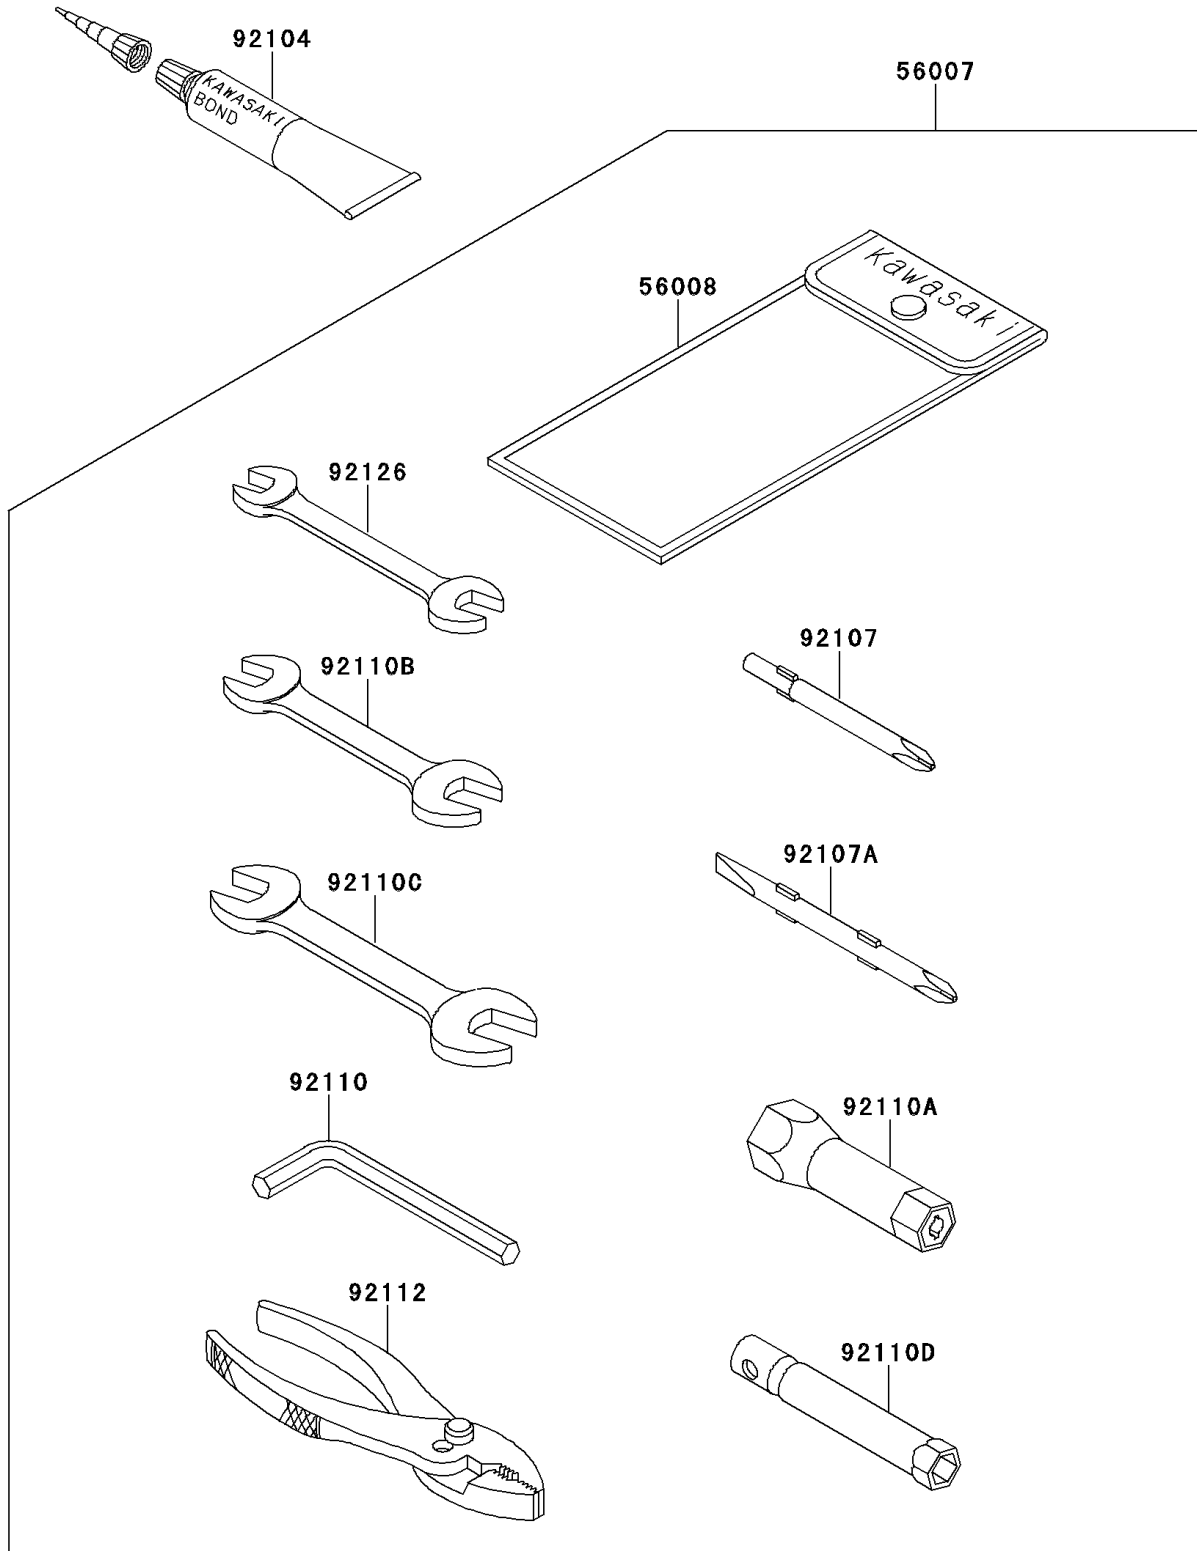

1995 750 ZXi

PARTS DIAGRAM

Owner's Tools

F3182

1995 750 ZXi

PARTS LIST

Owner's Tools

ITEM NAME

PART NUMBER

QUANTITY
