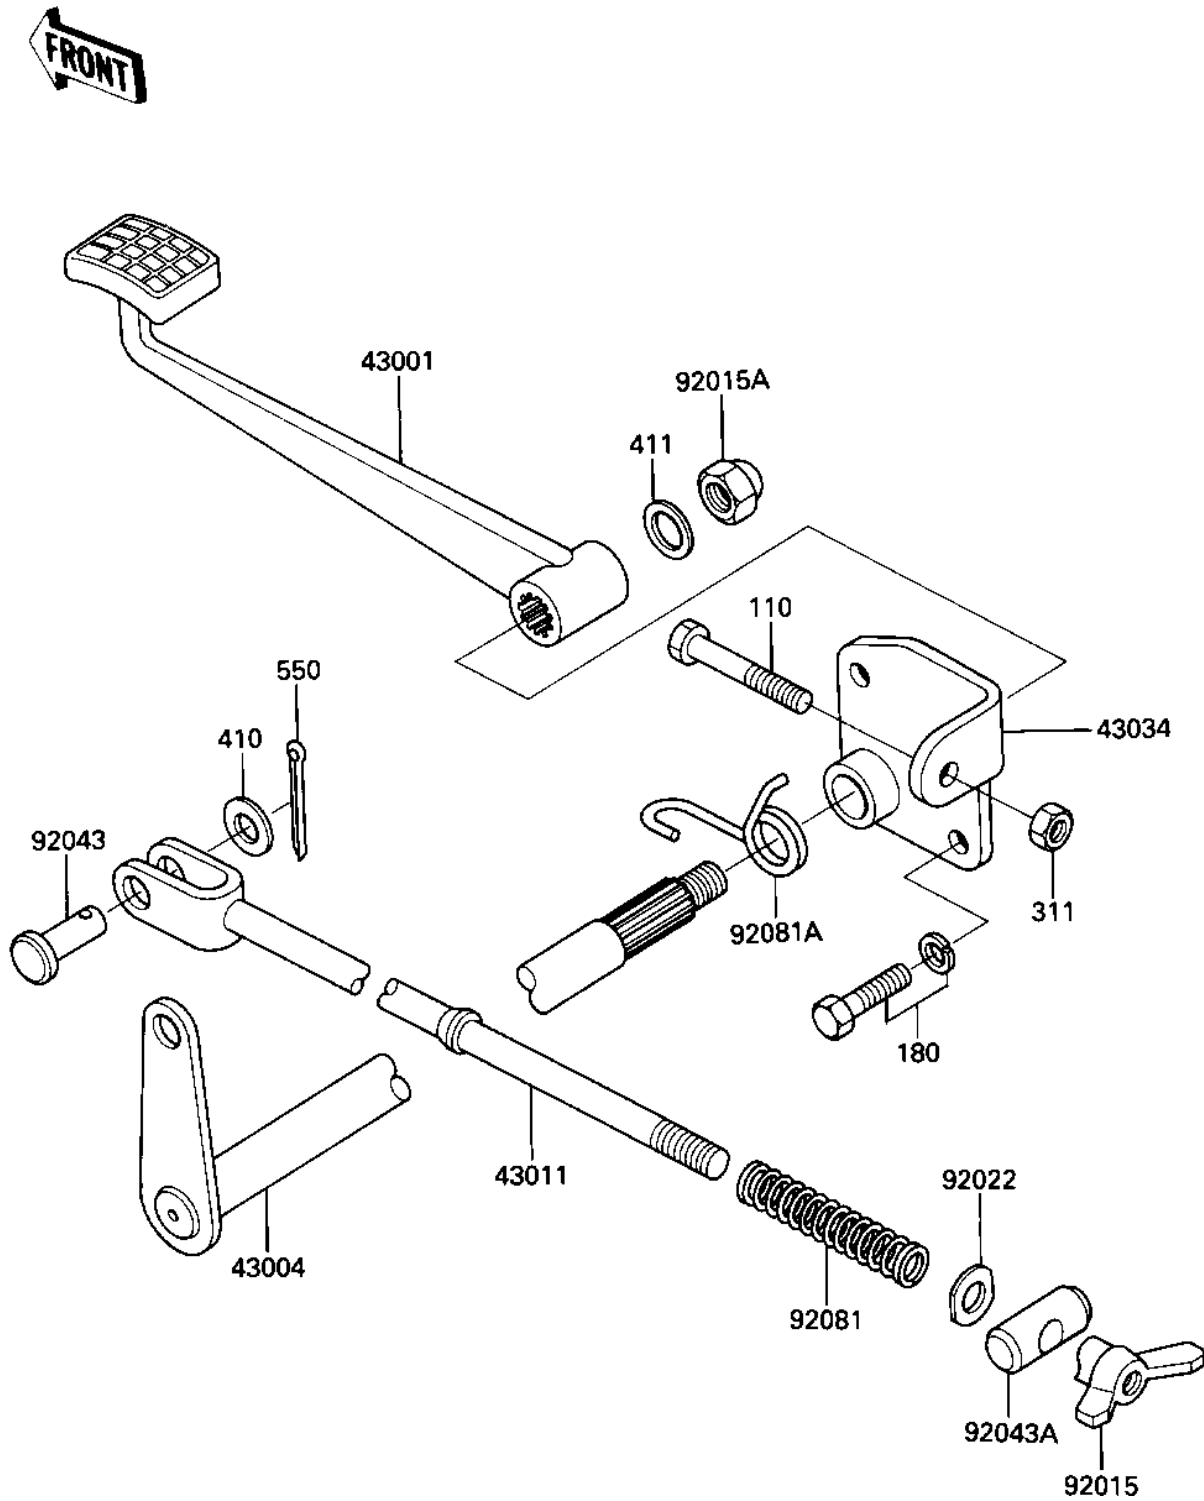

1985 Prairie

PARTS DIAGRAM

BRAKE PEDAL ('84-'85 G2/C3)

F2260-0128

4
4
4
4
9
9
9
9
9
9

1985 Prairie

PARTS LIST

BRAKE PEDAL ('84-'85 C2/C3)

ITEM NAME

PART NUMBER

QUANTITY
