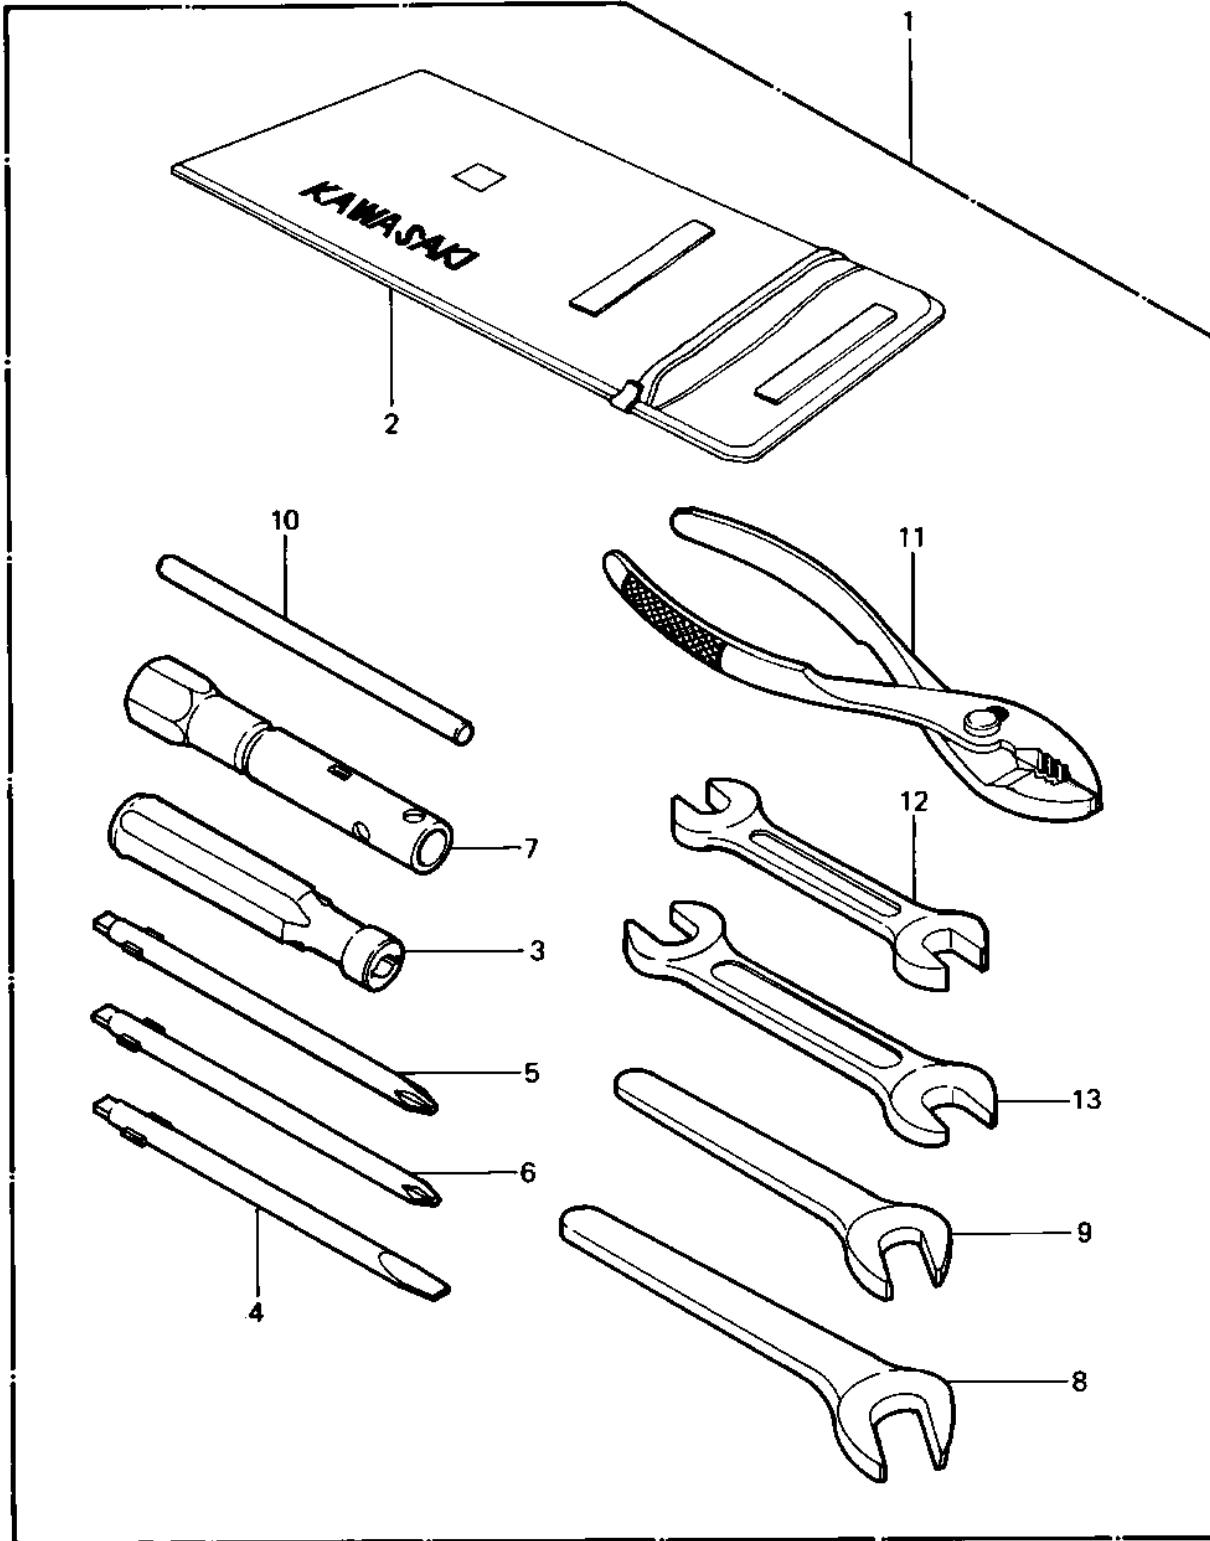

1983 Prairie

PARTS DIAGRAM

OWNER TOOLS ('83 C1)

F
|
—

1032-10

1983 Prairie

PARTS LIST

OWNER TOOLS ('83 C1)

Kawasaki

Let the Good Times Roll®

ITEM NAME

PART NUMBER

QUANTITY
