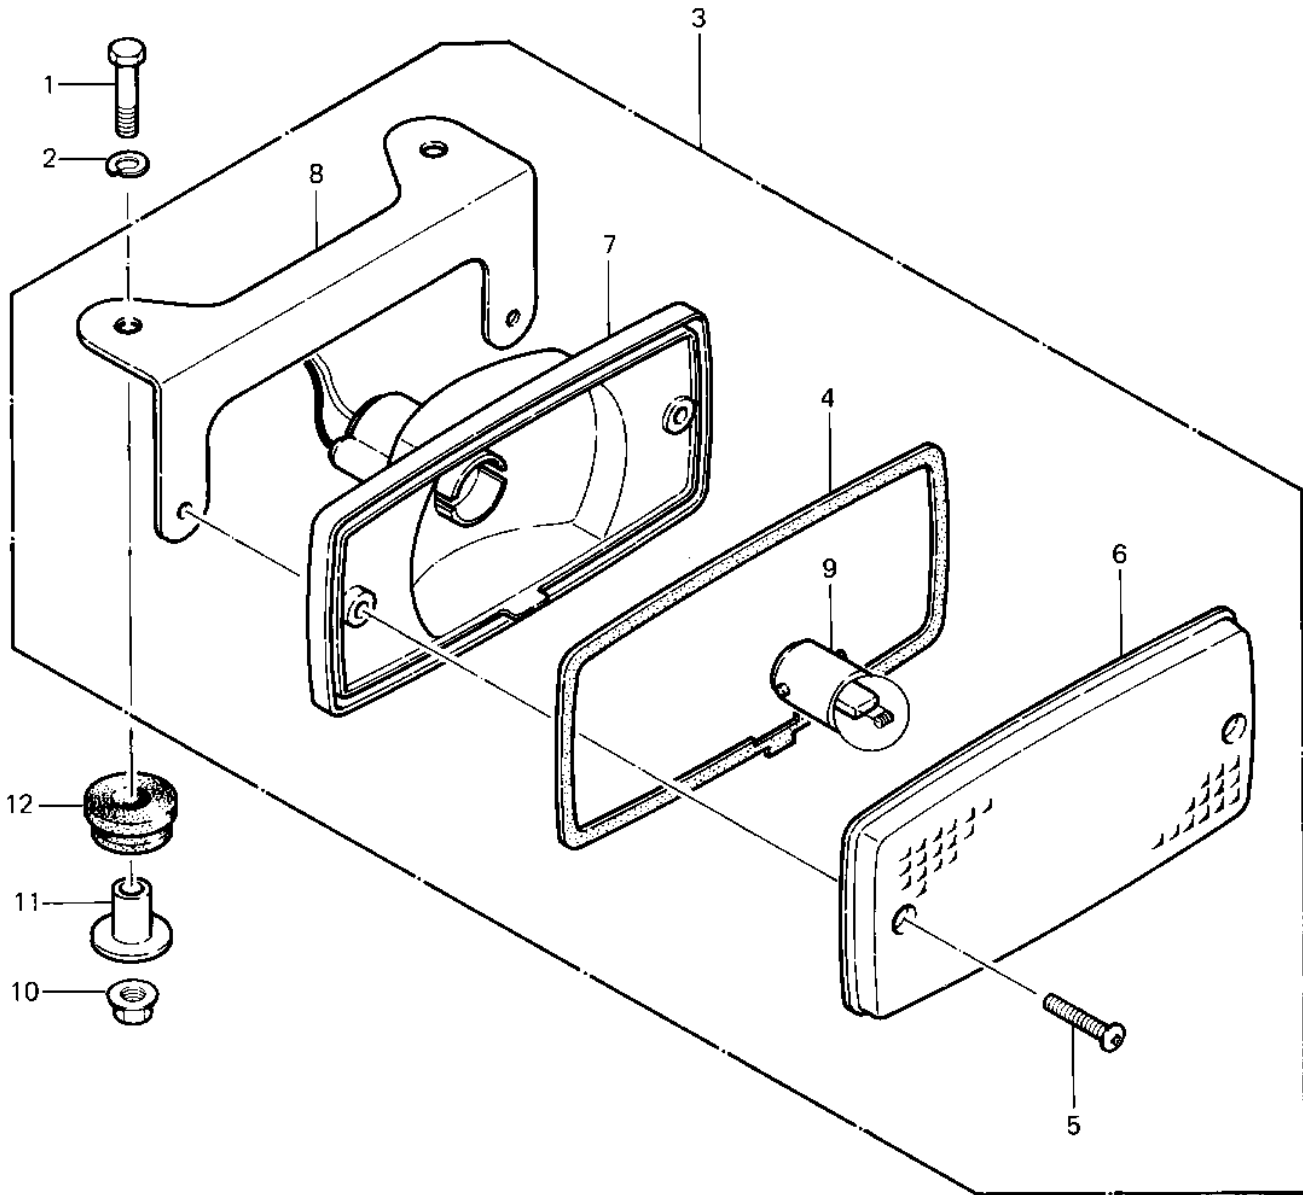

1983 Prairie

PARTS DIAGRAM

TAILLIGHT ('83 C1)

1032-1:

1983 Prairie

PARTS LIST

TAILLIGHT ('83 C1)

Kawasaki

Let the Good Times Roll®

ITEM NAME

PART NUMBER

QUANTITY
