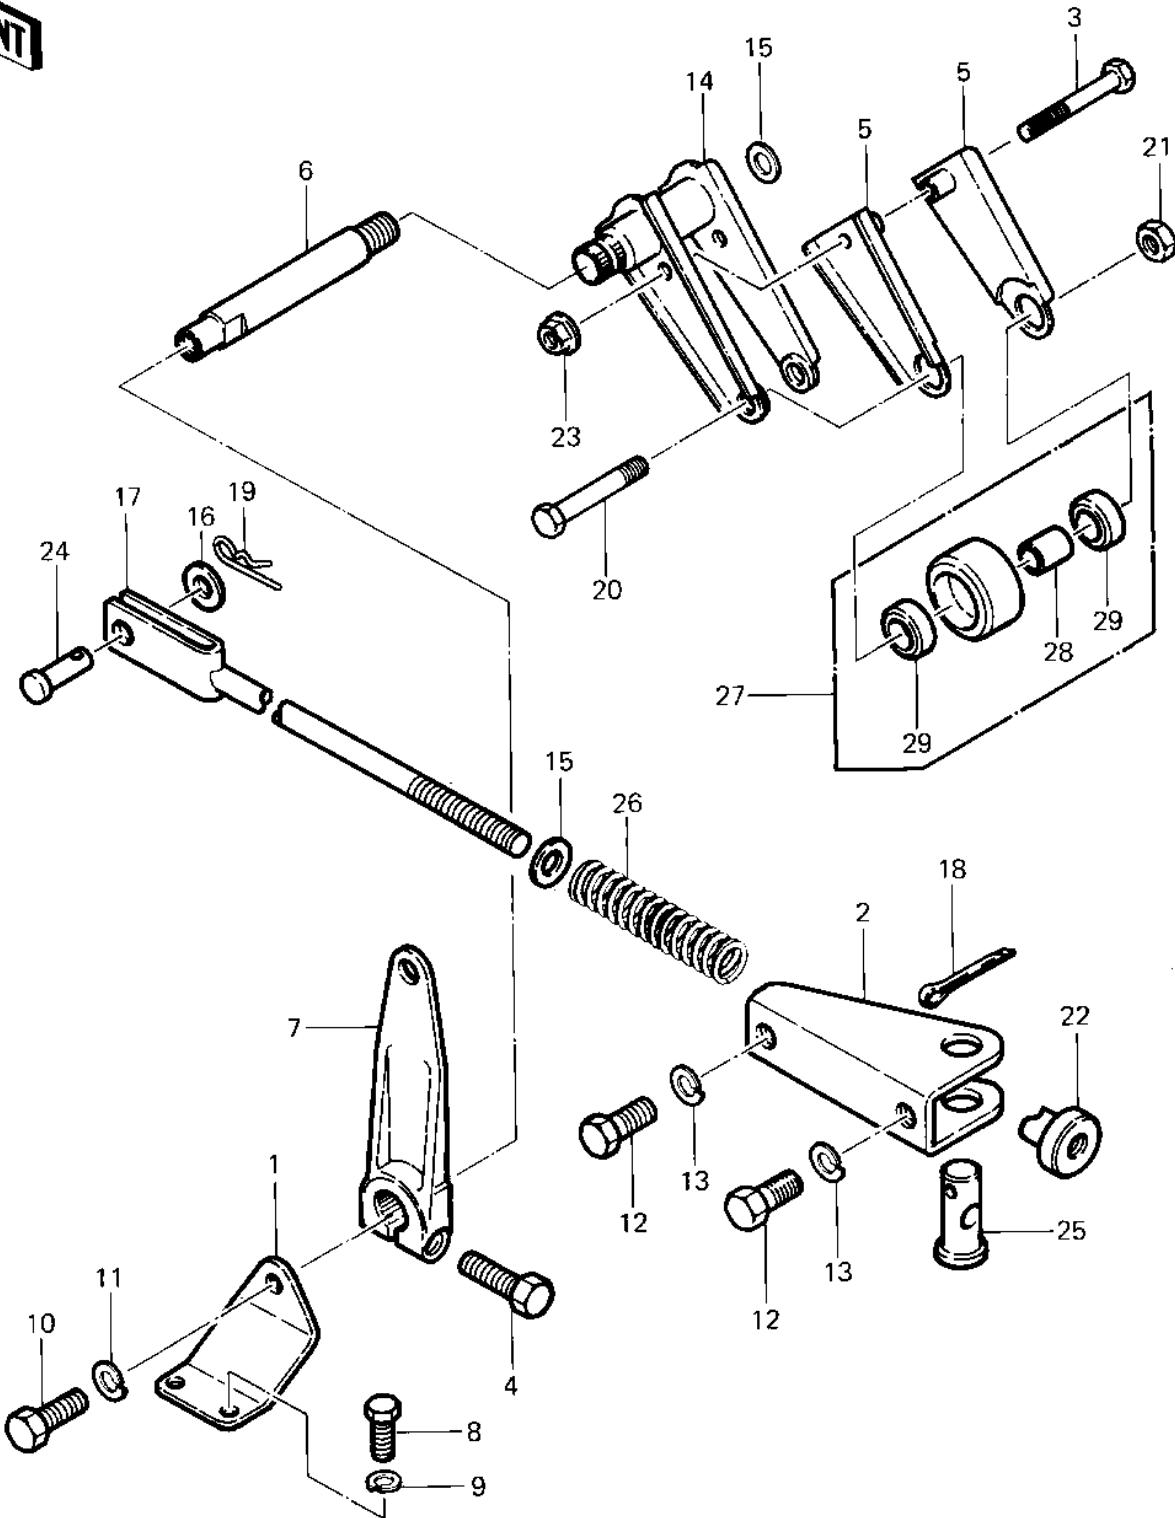

1983 Prairie

PARTS DIAGRAM

CHAIN TENSIONER ('83 C1)

1032-11

1983 Prairie

PARTS LIST

CHAIN TENSIONER ('83 C1)

Kawasaki

Let the Good Times Roll®

ITEM NAME

PART NUMBER

QUANTITY
