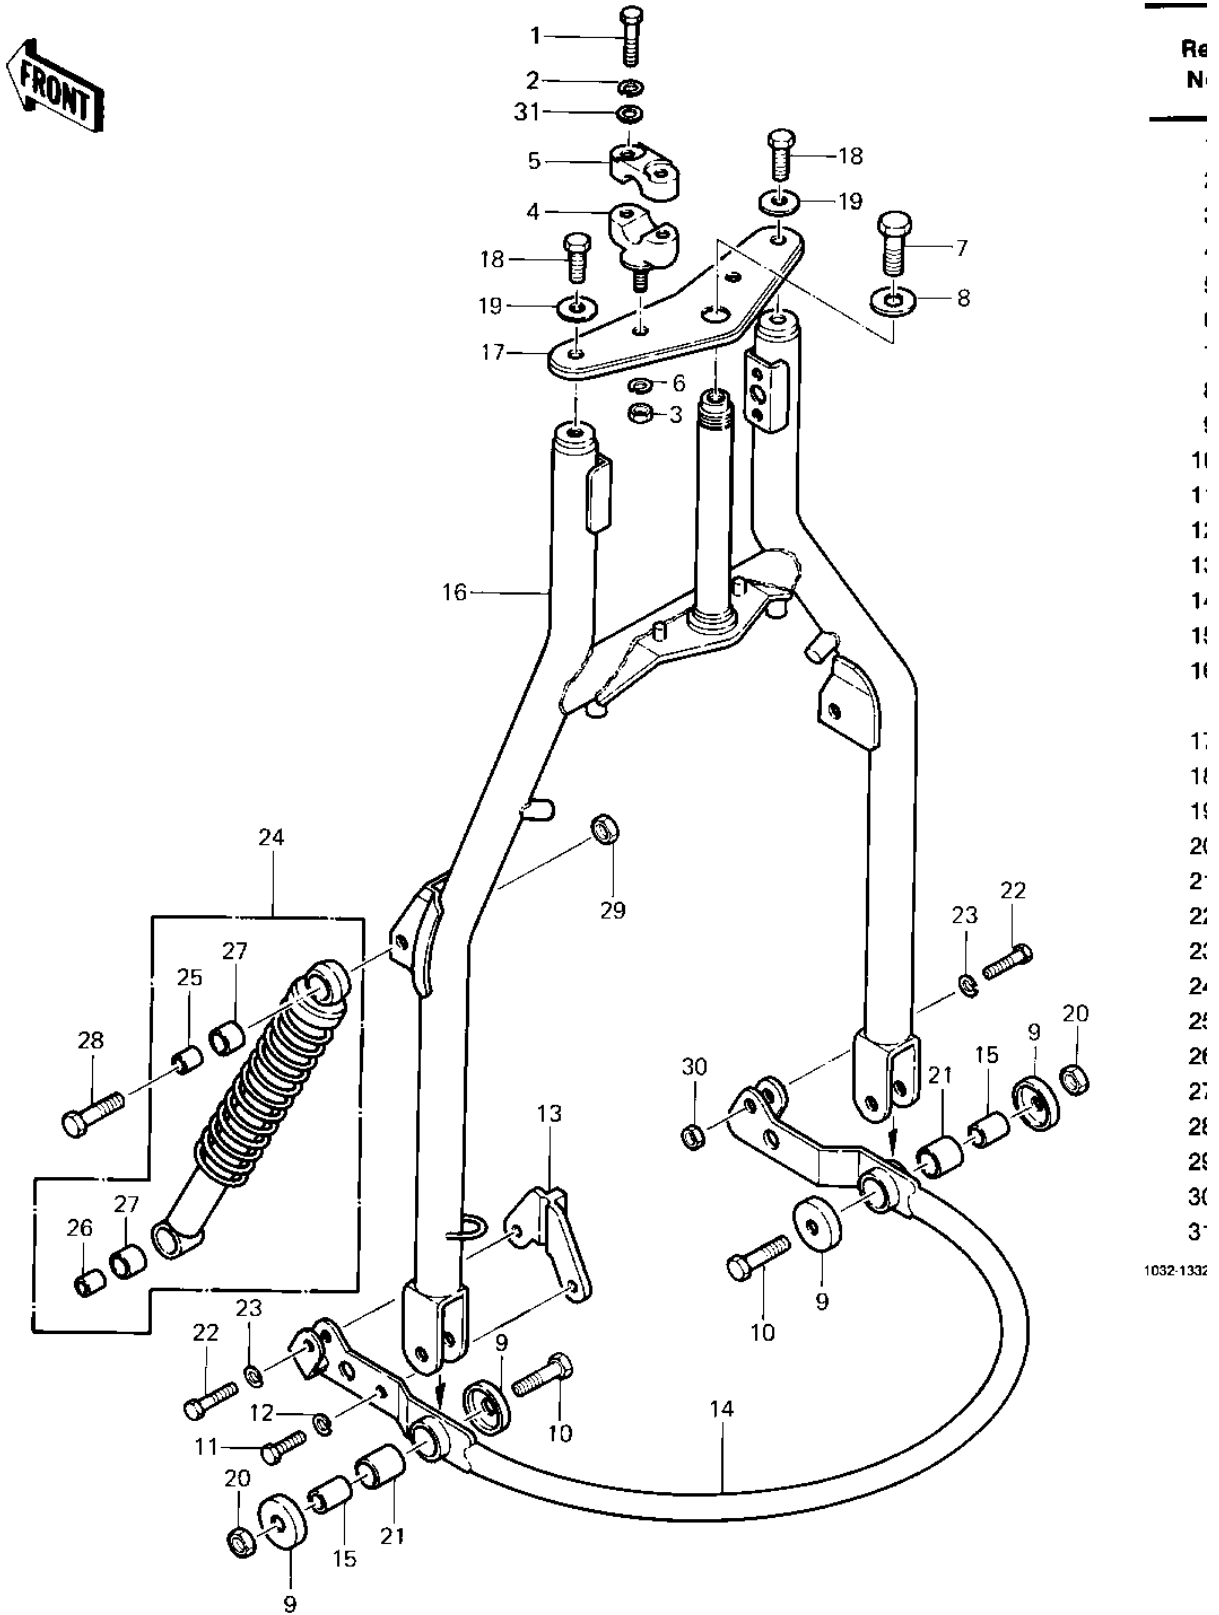

1983 Prairie

PARTS DIAGRAM FRONT FORK ('83 C1)

1983 Prairie

PARTS LIST

FRONT FORK ('83 C1)

Kawasaki

Let the Good Times Roll®

ITEM NAME

PART NUMBER

QUANTITY
